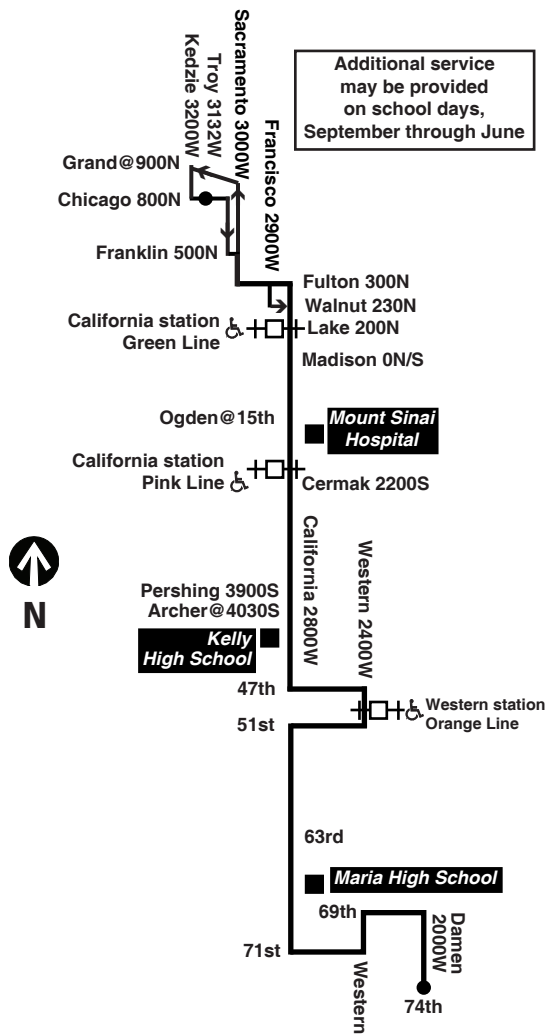

CTA Bike & Ride

Bicycle racks are available on the front exteriors of CTA buses. Bicycles can be placed on bicycle racks during normal hours of operation for each route. Racks accommodate two (2) bicycles at a time. Bicycles are also permitted on CTA trains during certain hours.

Please Stand Up

for Seniors and People with Disabilities

Federal law requires priority seating be designated for seniors and people with disabilities.

The schedules and other information in this timetable are subject to change. CTA does not assume responsibility for errors in timetables, nor for inconvenience or damage resulting from delayed trains or buses due to weather, traffic conditions, etc.

Supplementary service may be provided over portions of this route in addition to the trips shown. Please check destination signs and announcements when boarding buses.

CTA operating costs are funded in part through the Regional Transportation Authority, by the federal and state governments, and the City of Chicago and County of Cook.

For more information call the RTA Travel Information Center in Chicago: 312-836-7000. Open 6am until 7pm, Monday thru Saturday.

Para obtener mayor información, en Español, llame al Centro de Información: 312-836-7000.

Chicago Transit Authority

94

South California

Effective September 1, 2019

Monday thru Friday

Northbound

Leave 74th/ Damen	59th/ California	Western Orange Line station	Pershing/ California	Ogden/ California	Arrive Chicago/ Troy
3:40am	3:54am	4:02am	4:09am	4:19am	4:33am
3:59	4:13	4:21	4:28	4:38	4:52
4:17	4:31	4:39	4:46	4:56	5:10
4:34	4:48	4:56	5:03	5:14	5:29
4:50	5:05	5:13	5:21	5:33	5:50
5:05	5:20	5:29	5:37	5:49	6:05
5:19	5:34	5:43	5:51	6:03	6:19
5:32	5:47	5:56	6:04	6:17	6:34
5:44	6:00	6:08	6:17	6:30	6:47
5:55	6:11	6:20	6:29	6:43	7:00
6:06	6:22	6:31	6:40	6:54	7:11
6:15	6:31	6:41	6:50	7:05	7:22
6:22	6:39	6:49	6:59	7:14	7:31
6:29	6:46	6:56	7:06	7:22	7:39
6:36	6:53	7:03	7:14	7:30	7:47
6:42	6:59	7:10	7:21	7:38	7:56
6:49	7:06	7:17	7:28	7:45	8:03
6:56	7:13	7:25	7:37	7:53	8:12
7:03	7:21	7:33	7:46	8:02	8:21
7:12	7:31	7:43	7:56	8:13	8:31
7:21	7:40	7:52	8:05	8:22	8:40
7:30	7:49	8:00	8:12	8:28	8:48
7:40	7:58	8:09	8:20	8:37	8:57
7:49	8:08	8:18	8:29	8:45	9:05
7:59	8:17	8:27	8:37	8:54	9:14
8:09	8:27	8:36	8:46	9:03	9:22
8:19	8:37	8:47	8:56	9:14	9:32

then every 12 to 15 minutes until

11:45	12:02pm	12:11pm	12:20pm	12:37pm	12:54pm
11:57	12:14	12:23	12:33	12:49	1:07

then every 11 to 13 minutes until

1:53pm	2:10	2:19	2:29	2:46	3:04
2:02	2:19	2:28	2:38	2:55	3:13
2:10	2:27	2:37	2:47	3:04	3:24
2:18	2:35	2:45	2:56	3:13	3:33
2:26	2:44	2:54	3:06	3:23	3:44
2:33	2:52	3:03	3:15	3:32	3:53
2:43	3:02	3:13	3:25	3:42	4:03
2:53	3:12	3:23	3:35	3:52	4:13
3:03	3:22	3:33	3:45	4:02	4:23
3:14	3:33	3:45	3:57	4:15	4:36
3:27	3:47	3:58	4:10	4:28	4:51
3:42	4:02	4:13	4:23	4:40	5:01
3:57	4:17	4:28	4:38	4:54	5:16
4:12	4:31	4:41	4:52	5:08	5:30
4:27	4:46	4:56	5:07	5:23	5:44
4:42	5:01	5:11	5:22	5:38	5:58
4:57	5:16	5:26	5:37	5:53	6:12
5:13	5:32	5:42	5:53	6:08	6:25
5:28	5:47	5:57	6:08	6:22	6:40
5:45	6:03	6:12	6:23	6:36	6:53
6:02	6:19	6:28	6:38	6:52	7:08
6:19	6:36	6:45	6:55	7:09	7:25
6:36	6:53	7:01	7:10	7:24	7:40
6:53	7:10	7:18	7:27	7:41	7:57
7:10	7:27	7:36	7:45	7:58	8:14
7:29	7:46	7:55	8:04	8:17	8:33
7:52	8:09	8:17	8:26	8:39	8:54
8:15	8:31	8:40	8:48	9:01	9:16
8:38	8:54	9:02	9:10	9:22	9:37
9:01	9:16	9:24	9:33	9:45	9:59
9:24	9:39	9:47	9:55	10:07	10:21
9:48	10:03	10:10	10:18	10:30	10:44
10:12	10:27	10:34	10:42	10:53	11:07
10:36	10:50	10:58	11:06	11:17	11:30
11:00	11:14	11:22	11:29	11:40	11:53

am light face pm bold face

94 South California

Southbound