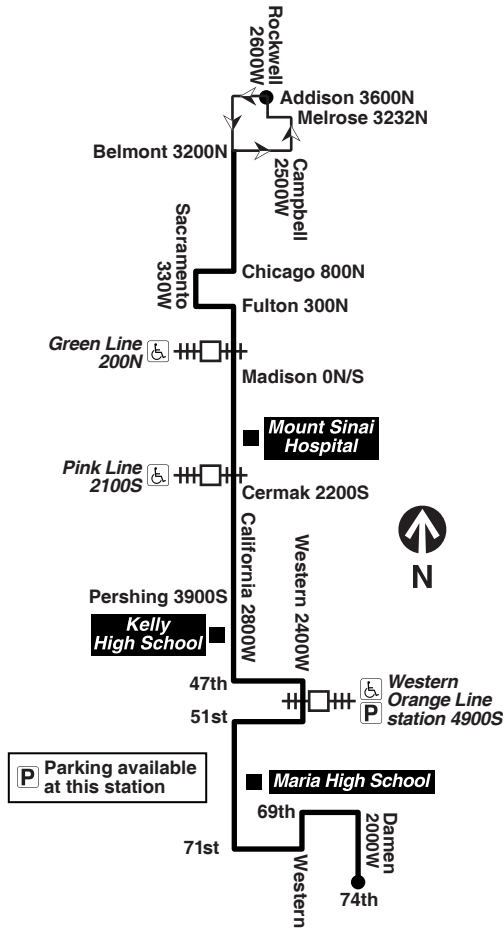

Federal law requires priority seating be designated for seniors and people with disabilities. **Please stand up** and yield these seats when needed for qualifying riders or when asked.

Schedules and other info in this timetable are subject to change. CTA does not assume responsibility for errors in timetables nor for inconvenience or damage resulting from delays.

Pay close attention to destination signs and announcements when boarding; added service may sometimes be provided over portions of this or any bus route and some trips can end before the furthest terminal on a line depending on service needs or time of day.

Bicycle racks are installed on the front of all CTA buses and are allowed on CTA trains during certain hours. See our [Bike & Ride brochure](#) or webpage for help on how to use racks and more.

Know before you go: Get alerts from us by text or e-mail about planned service changes every week or instant alerts for unplanned reroutes and disruptions. Sign up for CTA Updates today at transitchicago.com/updates.

For more travel information, use the Ventra app or call the RTA Travel Information Center at 312-836-7000. *Para obtener mayor información, en Español, llame al Centro de Información a 312-836-7000.*

Chicago Transit Authority

94 California

Effective Jun. 9, 2024

All CTA buses are accessible

transitchicago.com/bus/94

Monday thru Friday

#94 California

Northbound

LV 74th/Damen	California/59th	California/Archer	California/26th	California/Jackson	California/Milwaukee	AR Addison/Rockwell
3:40a	3:53a	4:08a	4:14a	4:23a	4:40a	4:49a
4:01	4:14	4:29	4:35	4:44	5:01	5:10
4:21	4:34	4:49	4:55	5:04	5:21	5:30
4:41	4:55	5:10	5:17	5:28	5:45	5:55
5:00	5:15	5:31	5:39	5:50	6:08	6:18
5:20	5:35	5:51	5:58	6:10	6:29	6:39
5:35	5:51	6:08	6:16	6:28	6:48	6:59
5:50	6:05	6:22	6:30	6:43	7:05	7:16
6:00	6:16	6:34	6:43	6:56	7:19	7:31
6:10	6:26	6:44	6:52	7:06	7:29	7:42
6:20	6:36	6:55	7:03	7:17	7:41	7:54
6:30	6:46	7:06	7:14	7:29	7:53	8:06
6:39	6:56	7:17	7:25	7:41	8:06	8:18
6:48	7:05	7:27	7:35	7:51	8:16	8:28
6:56	7:13	7:36	7:45	8:01	8:25	8:37
7:05	7:21	7:45	7:54	8:10	8:34	8:46
7:13	7:31	7:57	8:05	8:21	8:45	8:57
7:24	7:43	8:06	8:15	8:31	8:55	9:07
7:35	7:54	8:16	8:25	8:42	9:06	9:18
7:47	8:05	8:26	8:35	8:51	9:15	9:26
8:02	8:20	8:39	8:49	9:04	9:27	9:38
8:17	8:35	8:53	9:03	9:18	9:40	9:52
8:32	8:49	9:08	9:17	9:31	9:53	10:05
8:47	9:04	9:23	9:32	9:46	10:08	10:19
9:02	9:18	9:36	9:45	10:00	10:22	10:34
9:17	9:33	9:51	10:00	10:15	10:37	10:49
9:32	9:48	10:06	10:15	10:30	10:52	11:04
9:47	10:03	10:21	10:30	10:45	11:07	11:19
10:02	10:18	10:36	10:45	11:00	11:22	11:34
10:17	10:33	10:51	11:00	11:15	11:37	11:49
10:32	10:48	11:06	11:15	11:30	11:52	12:04p
10:47	11:03	11:21	11:30	11:45	12:07p	12:19p
11:02	11:18	11:37	11:45	12:00p	12:22	12:34
11:18	11:34	11:53	12:01p	12:16	12:38	12:50
11:34	11:50	12:09p	12:17	12:32	12:54	1:06
11:53	12:09p	12:27	12:36	12:50	1:13	1:25
12:10p	12:26	12:44	12:53	1:07	1:30	1:42
12:24	12:40	12:59	1:07	1:22	1:44	1:56
12:38	12:54	1:13	1:21	1:36	1:58	2:10
12:53	1:09	1:28	1:36	1:51	2:13	2:25
1:08	1:25	1:44	1:53	2:07	2:30	2:42
1:24	1:40	1:59	2:08	2:23	2:46	2:58
1:39	1:55	2:14	2:23	2:38	3:02	3:15
1:55	2:11	2:30	2:39	2:54	3:19	3:31
2:10	2:27	2:47	2:56	3:12	3:37	3:50
2:26	2:42	3:04	3:13	3:29	3:54	4:07
2:41	2:58	3:21	3:30	3:47	4:13	4:26
2:58	3:16	3:40	3:48	4:05	4:32	4:46
3:16	3:34	3:58	4:07	4:24	4:51	5:04
3:35	3:53	4:17	4:26	4:43	5:10	5:23
3:54	4:13	4:35	4:44	5:00	5:29	5:44
4:13	4:32	4:53	5:01	5:16	5:44	5:59
4:32	4:50	5:11	5:19	5:34	6:00	6:14
4:51	5:09	5:30	5:38	5:53	6:18	6:32
5:10	5:28	5:50	5:57	6:11	6:35	6:48
5:29	5:47	6:08	6:15	6:29	6:53	7:05
5:49	6:06	6:26	6:34	6:47	7:09	7:21
6:09	6:26	6:45	6:53	7:05	7:27	7:38
6:30	6:45	7:03	7:10	7:23	7:47	7:54
6:50	7:06	7:24	7:31	7:43	8:03	8:14
7:13	7:29	7:47	7:54	8:06	8:26	8:37
7:38	7:53	8:10	8:18	8:30	8:50	9:00
8:02	8:17	8:34	8:41	8:53	9:12	9:22
8:27	8:42	8:59	9:06	9:17	9:37	9:47
8:51	9:06	9:23	9:30	9:41	10:00	10:10
9:17	9:31	9:46	9:53	10:04	10:23	10:32
9:42	9:56	10:11	10:18	10:29	10:47	10:57
10:08	10:21	10:36	10:43	10:53	11:10	11:20
10:34	10:47	11:02	11:09	11:19	11:36	11:46
11:00	11:13	11:28	11:35	11:45	12:02a	12:12a

Southbound