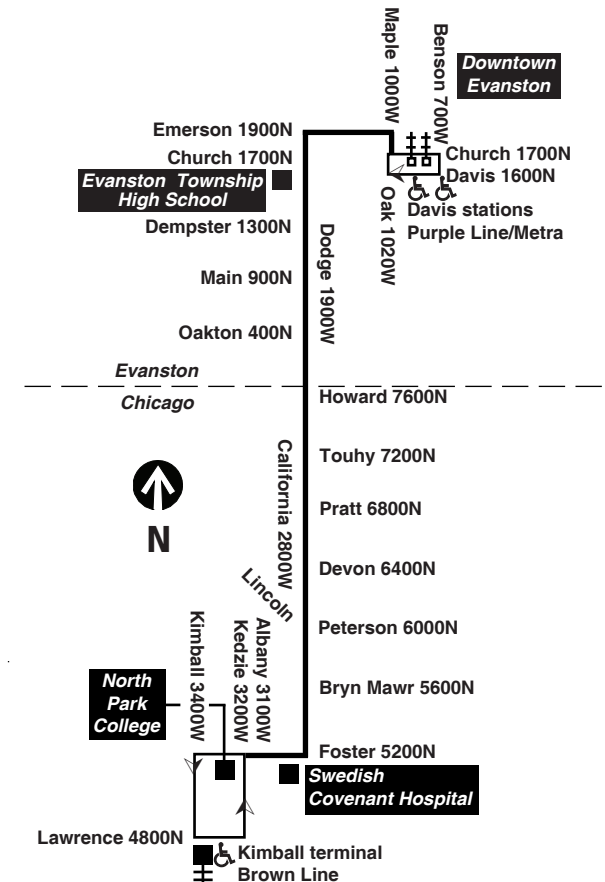

M - trip begins at Evanston Twp. H.S. at time shown on Mondays, operates school days only
T - trip begins at Evanston Twp. H.S. at time shown on Tuesdays thru Fridays, operates school days only
C - Trip ends at Foster/California at time shown
F - trip begins/ends at Foster/Albany at time shown

H - trip begins at California/Thorndale at time shown on Monday, school days only
J - trip begins at California/Thourndale at time shown, Tuesday thru Friday, school days only
am light face pm bold face

Chicago Transit Authority

California/Dodge

Effective September 1, 2019

Additional service may be provided on school days, September through June