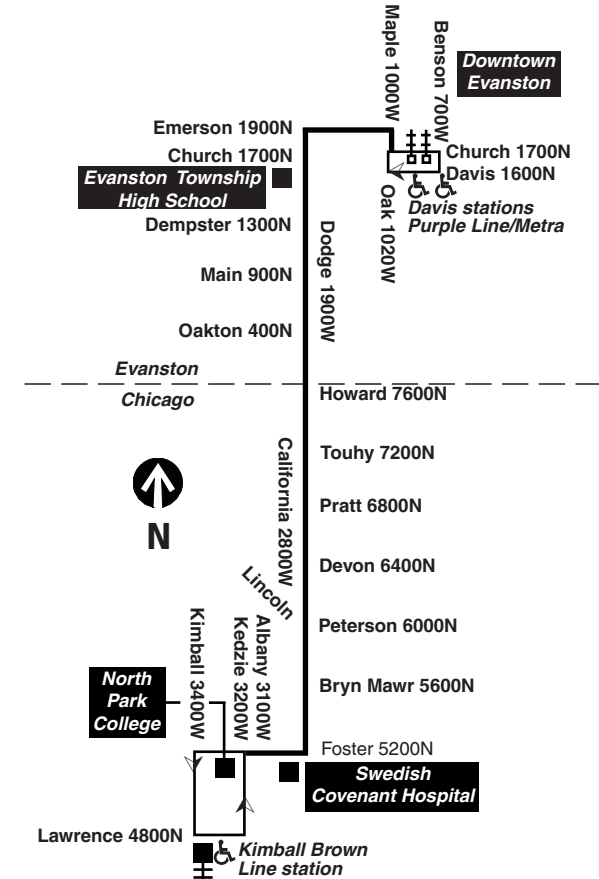

B - trip ends at Devon/California at time shown, school days only
C - trip ends at Foster/California at time shown, school days only
E - trip begins at Evanston Township High School at time shown
F - trip operates on Fridays, school days only
M - trip operates on Mondays, school days only
S - trip operates on school days only
T - trip operates Tuesday thru Friday, school days only
U - trip operates Monday thru Thursday, school days only

A - trip begins/ends at Foster/Albany at time shown
D - trip ends at Church/Dodge at time shown, school days only
H - trip begins at California/Thorndale at time shown, school days only
S - trip operates on school days only

93 California/Dodge

Effective Jan. 9, 2023

All CTA buses are accessible

transitchicago.com/bus/93