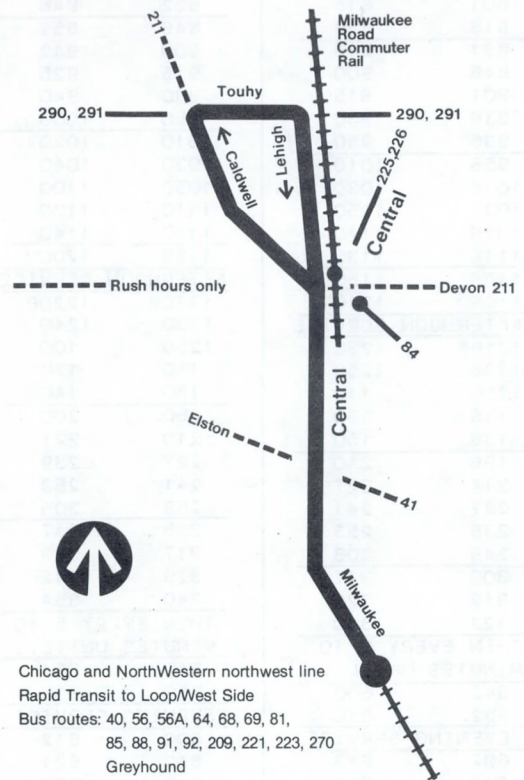

SOUTHBOUND

LEAVE TOUHY/ LEHIGH	ARRIVE JEFFERSON PARK
---------------------------	-----------------------------

MORNING SERVICE

820A	830A
920	930
1020	1030
1120	1130

AFTERNOON SERVICE

1220P	1230P
120	130
220	230
320	330
420	430
520	530
620	630
720	730

cta Connections at Jefferson Park

Route	Hours of Service	Destination
40 — O'Hare	24 hour service	O'Hare Airport
56 — Milwaukee	24 hour service	Loop/Illinois Center
56A — North Milwaukee	7 days a week Day through late evening	Devon-Milwaukee Ozark-Northwest*
68 — Foster/Lawrence	7 days a week Day through late evening	Higgins-East River
68 — Northwest Highway	7 days a week Day through early evening	Touhy-Northwest
69 — Cumberland Express	Monday through Friday Rush hours only	Delphia-Bryn Mawr
81 — Lawrence	24 hour service	Wilson-Marine
85 — Central	24 hour service	Central-Harrison
88 — Higgins	24 hour service	Canfield-Talcott
91 — Austin	7 days a week Day through late evening	Austin-Roosevelt
92 — Foster	7 days a week Day through late evening	Berwyn station Howard Rapid Transit

85A

North Central

Chicago Transit Authority

Chicago and NorthWestern northwest line
Rapid Transit to Loop/West Side
Bus routes: 40, 56, 56A, 64, 68, 69, 81,
85, 88, 91, 92, 209, 221, 223, 270
Greyhound

**For more information call the RTA
24 hour Travel Information Center
in Chicago 836-7000
suburbs 1-800-972-7000 toll-free**

**For better service call Tuesday through Sunday
before 8:00a or after 5:00p**

MONDAY THRU FRIDAY

NORTHBOUND

LEAVE ARRIVE
JEFFERSON TOUHY/
PARK LEHIGH

MORNING SERVICE

512A 525A
530 543
545 558
553 606

THEN EVERY 8-11
MINUTES UNTIL..