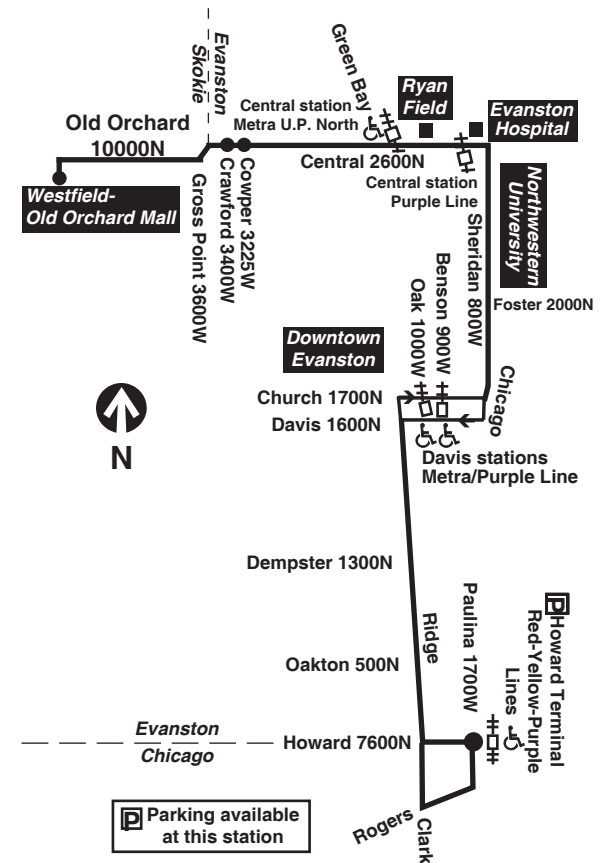

am light face pm bold face

C - Trip begins/ends at Central/Cowper at time shown.

Chicago Transit Authority

201 
Central/Ridge

Effective August 26, 2013

Service operates Monday through Saturday

transitchicago.com

Saturday

201 Central/Ridge

Southbound

Leave Old Orchard Mall	Central/ Crawford	Central/ Green Bay (Metra)	Davis/ Purple Line Station	Arrive Howard Terminal
8:55am	9:00am	9:05am	9:16am	9:31am
9:15	9:20	9:25	9:36	9:51
9:35	9:40	9:45	9:56	10:11
9:55	10:00	10:05	10:16	10:31
10:15	10:20	10:26	10:37	10:53
10:35	10:40	10:46	10:57	11:13
10:55	11:00	11:06	11:17	11:33
11:15	11:20	11:26	11:37	11:53
11:35	11:40	11:46	11:57	12:13pm
11:55	12:00pm	12:06pm	12:17pm	12:33
12:15pm	12:20	12:26	12:37	12:53
12:35	12:40	12:46	12:57	1:13
12:55	1:00	1:06	1:17	1:33
1:15	1:20	1:26	1:37	1:53
1:35	1:40	1:46	1:57	2:13
1:55	2:00	2:06	2:17	2:33
2:15	2:20	2:26	2:37	2:53
2:35	2:40	2:46	2:57	3:13
2:55	3:00	3:06	3:17	3:33
3:15	3:20	3:26	3:37	3:53
3:35	3:40	3:46	3:57	4:13
3:55	4:00	4:06	4:17	4:33
4:15	4:20	4:26	4:37	4:53
4:35	4:40	4:46	4:57	5:13
4:55	5:00	5:06	5:17	5:33
5:15	5:20	5:26	5:37	5:53
5:35	5:40	5:45	5:56	6:11
5:55	6:00	6:05	6:16	6:31
6:15	6:20	6:25	6:36	6:51
6:35	6:40	6:45	6:56	7:11
6:55	7:00	7:05	7:16	7:31
7:15	7:20	7:25	7:36	7:51