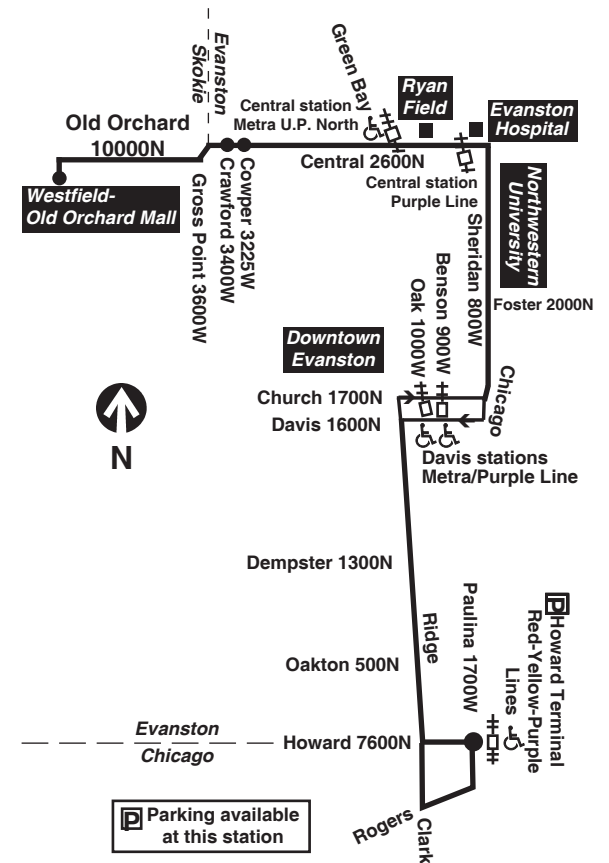

am light face pm bold face

C - Trip begins/ends at Central/Cowper at time shown.

Chicago Transit Authority

201 
Central/Ridge

Effective September 2, 2014

Service operates Monday through Saturday

transitchicago.com

Saturday

201 Central/Ridge

Southbound

Leave Old Orchard Mall	Central/ Crawford	Central/ Green Bay (Metra)	Davis/ Purple Line Station	Arrive Howard Terminal
8:55am	9:00am	9:05am	9:16am	9:31am
9:15	9:20	9:25	9:36	9:51
9:35	9:40	9:45	9:56	10:11
9:55	10:00	10:05	10:16	10:31
10:15	10:20	10:26	10:37	10:53
10:35	10:40	10:46	10:57	11:13
10:55	11:00	11:06	11:17	11:33
11:15	11:20	11:26	11:37	11:53
11:35	11:40	11:46	11:57	12:13pm
11:55	12:00pm	12:06pm	12:17pm	12:33
12:15pm	12:20	12:26	12:37	12:53
12:35	12:40	12:46	12:57	1:13
12:55	1:00	1:06	1:17	1:33
1:15	1:20	1:26	1:37	1:53
1:35	1:40	1:46	1:57	2:13
1:55	2:00	2:06	2:17	2:33
2:15	2:20	2:26	2:37	2:53
2:35	2:40	2:46	2:57	3:13
2:55	3:00	3:06	3:17	3:33
3:15	3:20	3:26	3:37	3:53
3:35	3:40	3:46	3:57	4:13
3:55	4:00	4:06	4:17	4:33
4:15	4:20	4:26	4:37	4:53
4:35	4:40	4:46	4:57	5:13
4:55	5:00	5:06	5:17	5:33
5:15	5:20	5:26	5:37	5:53
5:35	5:40	5:45	5:56	6:11
5:55	6:00	6:05	6:16	6:31
6:15	6:20	6:25	6:36	6:51
6:35	6:40	6:45	6:56	7:11
6:55	7:00	7:05	7:16	7:31
7:15	7:20	7:25	7:36	7:51