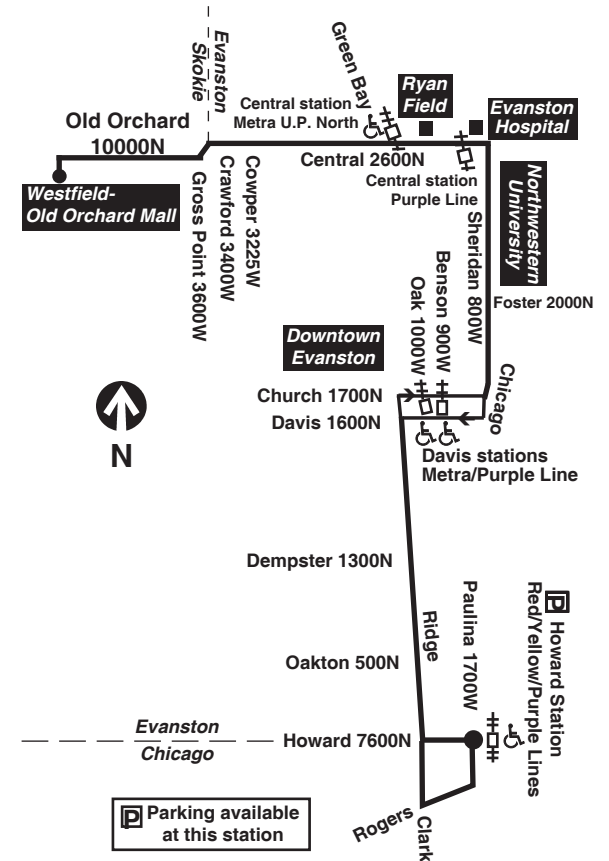

Northbound

Leave Howard Station	Church/Benson	Central/Green Bay (Metra)	Central/Crawford	Arrive Old Orchard Mall
5:00am	5:12am	5:23am	5:28am	5:29C
5:30	5:42	5:53	5:58	6:05
6:00	6:12	6:23	6:28	6:35
6:22	6:34	6:45	6:50	6:57
6:41	6:55	7:06	7:11	7:19
7:00	7:14	7:25	7:30	7:38
7:19	7:34	7:45	7:51	7:58
7:37	7:54	8:06	8:12	8:19
7:55	8:12	8:25	8:31	8:38
8:10	8:27	8:40	8:46	8:53
8:26	8:43	8:56	9:02	9:09
8:43	8:59	9:11	9:17	9:24
9:03	9:19	9:31	9:37	9:44
9:23	9:39	9:51	9:57	10:04
9:43	9:57	10:09	10:15	10:22
10:04	10:18	10:30	10:36	10:43
10:26	10:40	10:52	10:58	11:05
10:56	11:10	11:22	11:28	11:35
11:26	11:40	11:52	11:58	12:05pm
11:57	12:12pm	12:24pm	12:30pm	12:38
12:28pm	12:43	12:55	1:01	1:09
12:59	1:14	1:26	1:32	1:40
1:30	1:45	1:57	2:03	2:11
2:01	2:16	2:28	2:34	2:42
2:31	2:46	3:00	3:06	3:14
3:02	3:17	3:31	3:37	3:45
3:22	3:37	3:51	3:57	4:05
3:43	3:57	4:10	4:16	4:24
4:03	4:17	4:30	4:36	4:44
4:23	4:37	4:50	4:56	5:04
4:43	4:57	5:10	5:16	5:24
5:03	5:17	5:30	5:36	5:44
5:23	5:37	5:49	5:55	6:02
5:53	6:06	6:17	6:22	6:29
6:22	6:35	6:46	6:51	6:58
6:49	7:02	7:13	7:18	7:25
7:15	7:28	7:39	7:44	7:51
7:40	7:53	8:04	8:09	8:16
8:00	8:13	8:24	8:29	8:36

C - Trip begins/ends at Central/Cowper at time shown
am light face pm bold face

Chicago Transit Authority

201 
Central/Ridge

Effective June 18, 2018

Service operates Monday through Saturday

Saturday

201 Central/Ridge