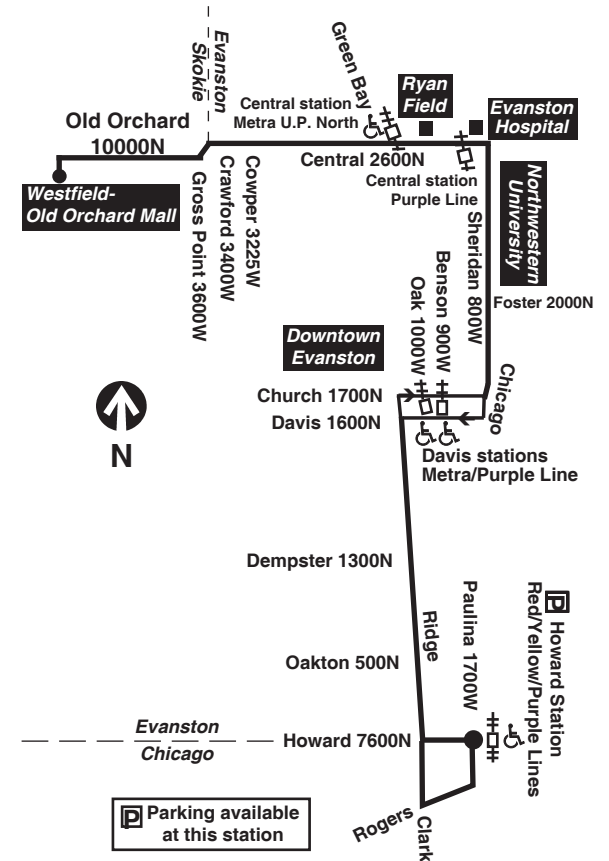

Northbound

Leave Howard Station	Church/Benson	Central/Green Bay (Metra)	Central/Crawford	Arrive Old Orchard Mall
5:00am	5:12am	5:23am	5:28am	5:29C
5:30	5:42	5:53	5:58	6:05
6:00	6:12	6:23	6:28	6:35
6:22	6:34	6:45	6:50	6:57
6:41	6:55	7:06	7:11	7:19
7:00	7:14	7:25	7:30	7:38
7:19	7:34	7:45	7:51	7:58
7:37	7:54	8:06	8:12	8:19
7:55	8:12	8:25	8:31	8:38
8:10	8:27	8:40	8:46	8:53
8:26	8:43	8:56	9:02	9:09
8:43	8:59	9:11	9:17	9:24
9:03	9:19	9:31	9:37	9:44
9:23	9:39	9:51	9:57	10:04
9:43	9:57	10:09	10:15	10:22
10:04	10:18	10:30	10:36	10:43
10:26	10:40	10:52	10:58	11:05
10:56	11:10	11:22	11:28	11:35
11:26	11:40	11:52	11:58	12:05pm
11:57	12:12pm	12:24pm	12:30pm	12:38
12:28pm	12:43	12:55	1:01	1:09
12:59	1:14	1:26	1:32	1:40
1:30	1:45	1:57	2:03	2:11
2:01	2:16	2:28	2:34	2:42
-----	-----	-----	2:36S	2:44
2:31	2:46	3:00	3:06	3:14
3:02	3:17	3:31	3:37	3:45
3:22	3:37	3:51	3:57	4:05
3:43	3:57	4:10	4:16	4:24
4:03	4:17	4:30	4:36	4:44
4:23	4:37	4:50	4:56	5:04
4:43	4:57	5:10	5:16	5:24
5:03	5:17	5:30	5:36	5:44
5:23	5:37	5:49	5:55	6:02
5:53	6:06	6:17	6:22	6:29
6:22	6:35	6:46	6:51	6:58
6:49	7:02	7:13	7:18	7:25
7:15	7:28	7:39	7:44	7:51
7:40	7:53	8:04	8:09	8:16
8:00	8:13	8:24	8:29	8:36

201
Central/Ridge

Effective September 4, 2018

Service operates Monday through Saturday

C - Trip begins/ends at Central/Cowper at time shown
am light face **pm bold face**

S - trip operates on Mondays, school days only