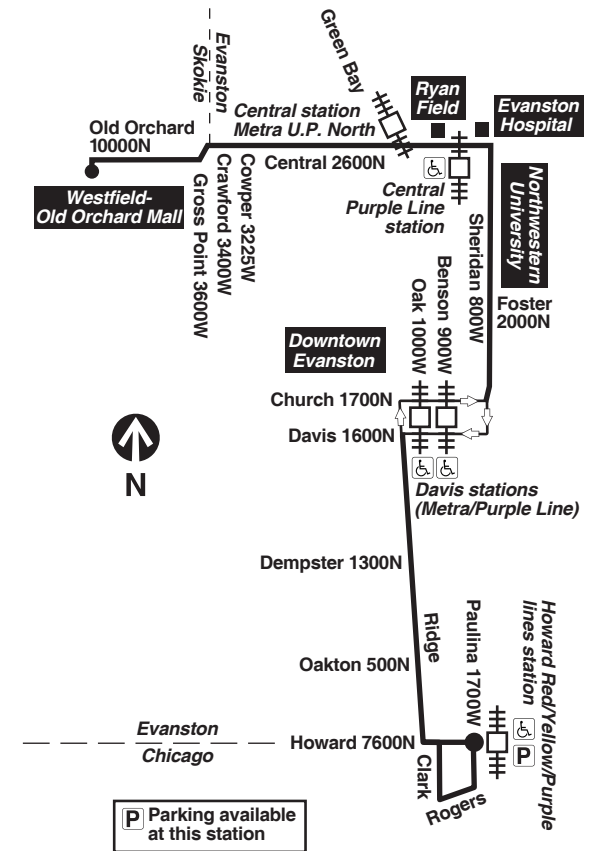

C - Trip begins/ends at Central/Cowper at time shown

am light face pm bold face

Chicago Transit Authority

201 
Central/Ridge

Effective June 17, 2019

Service operates Monday through Saturday

transitchicago.com

Northbound

Leave Howard Station	Church/ Benson	Central/ Green Bay (Metra)	Central/ Crawford	Arrive Old Orchard Mall
9:10am	9:24am	9:36am	9:42am	9:48am
9:30	9:44	9:56	10:02	10:08
9:50	10:04	10:16	10:22	10:28
10:10	10:24	10:36	10:42	10:48
10:30	10:44	10:56	11:02	11:08
10:50	11:04	11:16	11:22	11:28
11:10	11:24	11:36	11:42	11:48
11:30	11:44	11:56	12:02pm	12:08pm
11:50	12:04pm	12:16pm	12:22	12:28
12:10pm	12:24	12:36	12:42	12:48
12:30	12:44	12:56	1:02	1:08
12:50	1:04	1:16	1:22	1:28
1:10	1:24	1:36	1:42	1:48
1:30	1:44	1:56	2:02	2:08
1:50	2:04	2:16	2:22	2:28
2:10	2:24	2:36	2:42	2:48
2:30	2:43	2:54	3:00	3:06
2:50	3:03	3:14	3:20	3:26
3:10	3:23	3:34	3:40	3:46
3:30	3:43	3:54	4:00	4:06
3:50	4:03	4:14	4:20	4:26
4:10	4:23	4:34	4:40	4:46
4:30	4:43	4:54	5:00	5:06
4:50	5:03	5:14	5:20	5:26
5:10	5:23	5:34	5:40	5:46
5:30	5:43	5:54	6:00	6:06
5:50	6:03	6:14	6:20	6:26
6:10	6:22	6:33	6:39	6:44
6:30	6:42	6:53	6:59	7:04
6:50	7:02	7:13	7:19	7:24
7:10	7:22	7:33	7:39	7:44