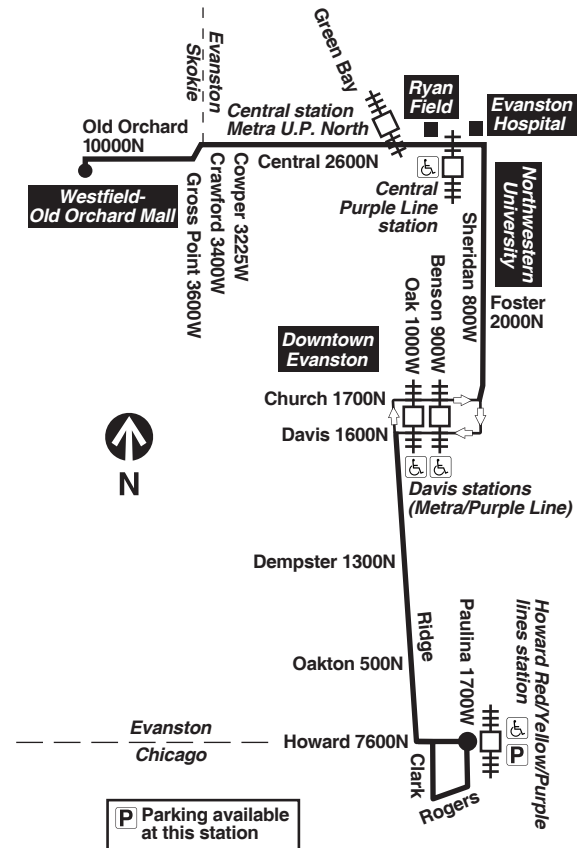

Northbound

| Leave Howard Station | Church/Benson | Central/Green Bay (Metra) | Central/Crawford | Arrive Old Orchard Mall |
|----------------------|----------------|---------------------------|------------------|-------------------------|
| 5:00am | 5:12am | 5:23am | 5:28am | 5:29C |
| 5:30 | 5:42 | 5:53 | 5:58 | 6:05 |
| 6:00 | 6:12 | 6:23 | 6:28 | 6:35 |
| 6:22 | 6:34 | 6:45 | 6:50 | 6:57 |
| 6:41 | 6:55 | 7:06 | 7:11 | 7:19 |
| 7:00 | 7:14 | 7:25 | 7:30 | 7:38 |
| 7:19 | 7:34 | 7:45 | 7:51 | 7:58 |
| 7:37 | 7:54 | 8:06 | 8:12 | 8:19 |
| 7:55 | 8:12 | 8:25 | 8:31 | 8:38 |
| 8:10 | 8:27 | 8:40 | 8:46 | 8:53 |
| 8:23 | 8:40 | 8:53 | 8:59 | 9:06 |
| 8:38 | 8:54 | 9:06 | 9:12 | 9:19 |
| 8:53 | 9:09 | 9:21 | 9:27 | 9:34 |
| 9:08 | 9:24 | 9:36 | 9:42 | 9:49 |
| 9:23 | 9:39 | 9:51 | 9:57 | 10:04 |
| 9:43 | 9:57 | 10:09 | 10:15 | 10:22 |
| 10:04 | 10:18 | 10:30 | 10:36 | 10:43 |
| 10:26 | 10:40 | 10:52 | 10:58 | 11:05 |
| 10:56 | 11:10 | 11:22 | 11:28 | 11:35 |
| 11:26 | 11:40 | 11:52 | 11:58 | 12:05pm |
| 11:57 | 12:12pm | 12:24pm | 12:30pm | 12:38 |
| 12:28pm | 12:43 | 12:55 | 1:01 | 1:09 |
| 12:59 | 1:14 | 1:26 | 1:32 | 1:40 |
| 1:30 | 1:45 | 1:57 | 2:03 | 2:11 |
| 2:01 | 2:16 | 2:28 | 2:34 | 2:42 |
| 2:31 | 2:46 | 3:00 | 3:06 | 3:14 |
| 3:02 | 3:17 | 3:31 | 3:37 | 3:45 |
| 3:22 | 3:37 | 3:51 | 3:57 | 4:05 |
| 3:43 | 3:57 | 4:10 | 4:16 | 4:24 |
| 4:03 | 4:17 | 4:30 | 4:36 | 4:44 |
| 4:23 | 4:37 | 4:50 | 4:56 | 5:04 |
| 4:43 | 4:57 | 5:10 | 5:16 | 5:24 |
| 5:03 | 5:17 | 5:30 | 5:36 | 5:44 |
| 5:23 | 5:37 | 5:49 | 5:55 | 6:02 |
| 5:53 | 6:06 | 6:17 | 6:22 | 6:29 |
| 6:22 | 6:35 | 6:46 | 6:51 | 6:58 |
| 6:49 | 7:02 | 7:13 | 7:18 | 7:25 |
| 7:15 | 7:28 | 7:39 | 7:44 | 7:51 |
| 7:40 | 7:53 | 8:04 | 8:09 | 8:16 |
| 8:00 | 8:13 | 8:24 | 8:29 | 8:36 |

C - Trip begins/ends at Central/Cowper at time shown
am light face pm bold face

Chicago Transit Authority

201 
Central/Ridge

Effective June 15, 2020

Service operates Monday through Saturday

transitchicago.com