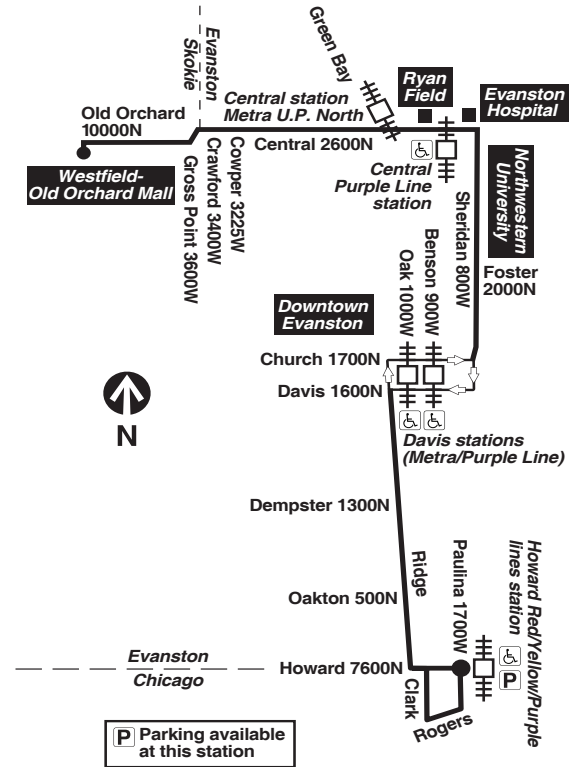

Northbound

LV Howard Red/Purple/Yellow lines	Church/Benson	Central/Green Bay (Metra)	Central/Crawford	AR Old Orchard Mall
5:00a	5:12a	5:23a	5:28a	5:29C
5:30	5:42	5:53	5:58	6:05
6:00	6:12	6:23	6:28	6:35
6:22	6:34	6:45	6:50	6:57
6:41	6:55	7:06	7:11	7:19
7:00	7:14	7:25	7:30	7:38
7:19	7:34	7:45	7:51	7:58
7:37	7:54	8:06	8:12	8:19
7:55	8:12	8:25	8:31	8:38
8:10	8:27	8:40	8:46	8:53
8:23	8:40	8:53	8:59	9:06
8:38	8:54	9:06	9:12	9:19
8:53	9:09	9:21	9:27	9:34
9:08	9:24	9:36	9:42	9:49
9:23	9:39	9:51	9:57	10:04
9:43	9:57	10:09	10:15	10:22
10:04	10:18	10:30	10:36	10:43
10:26	10:40	10:52	10:58	11:05
10:56	11:10	11:22	11:28	11:35
11:26	11:40	11:52	11:58	12:05p
11:57	12:12p	12:24p	12:30p	12:38
12:28p	12:43	12:55	1:01	1:09
12:59	1:14	1:26	1:32	1:40
1:30	1:45	1:57	2:03	2:11
2:01	2:16	2:28	2:34	2:42
2:31	2:46	3:00	3:06	3:14
3:02	3:17	3:31	3:37	3:45
3:22	3:37	3:51	3:57	4:05
3:43	3:57	4:10	4:16	4:24
4:03	4:17	4:30	4:36	4:44
4:23	4:37	4:50	4:56	5:04
4:43	4:57	5:10	5:16	5:24
5:03	5:17	5:30	5:36	5:44
5:23	5:37	5:49	5:55	6:02
5:53	6:06	6:17	6:22	6:29
6:22	6:35	6:46	6:51	6:58
6:49	7:02	7:13	7:18	7:25
7:15	7:28	7:39	7:44	7:51
7:40	7:53	8:04	8:09	8:16
8:00	8:13	8:24	8:29	8:36

201 Central/Ridge

Effective Dec. 23, 2024