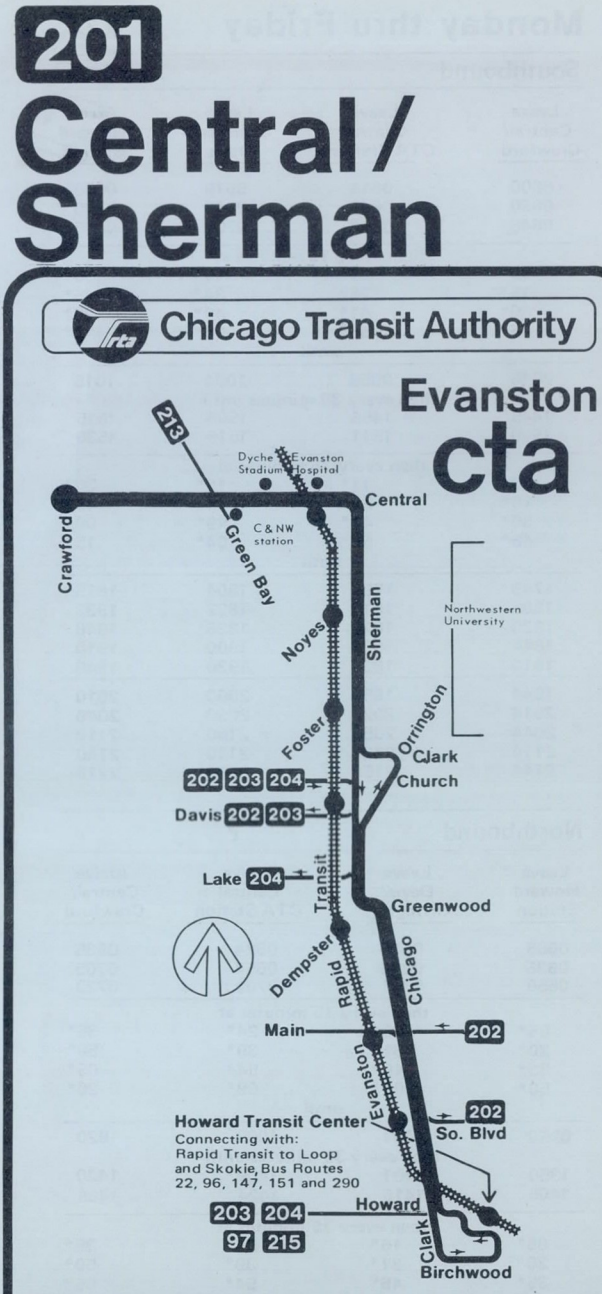

Northbound

North Western Sta. (Madison/Canal) train leaves	Central C & NW Station train arrives	Central bus leaves	Central/ Crawford bus arrives
0635	0701	0711	0720
0725	0751	0756	0805
0805	0832	0841	0850
0935	1001	1011	1020
then every hour until			
1435	1501	1511	1520
1535	1602	1611	1620
1630	1655	1656	1705
1707	1733	1741	1750
1719	1740	1741	1750
1745	1805	1810	1819
1800	1828	1839	1847
1835	1901	1909	1916
1935	2001	2004	2006
2035	2101	2104	2116
2135	2201	2204	2216

Saturday

Southbound

Central/ Crawford bus leaves	Central C & NW Station bus arrives	Central train leaves	North Western Sta. (Madison/Canal) train arrives
0700	0709	0732	0800
0730	0739	0802	0830
0830	0839	0841	0910
0900	0909	0926	0954
0945	0954	0956	1025
1045	1054	1057	1125
1245	1254	1257	1325
1445	1454	1457	1525
1645	1654	1655	1725
1745	1754	1757	1825
1948	1955	1957	2025

Northbound

North Western Sta. (Madison/Canal) train leaves	Central C & NW Station train arrives	Central bus leaves	Central/ Crawford bus arrives
0635	0701	0733	0742
0725	0751	0803	0812
0805	0832	0833	0842
1035	1101	1103	1112
1235	1301	1303	1312
1335	1401	1403	1412
1435	1501	1503	1512
1535	1602	1603	1612
1635	1701	1703	1712
1707	1733	1743	1752
1800	1828	1832	1840
1935	2001	2004	2011

Any questions?

Call RTA Travel information:
in Chicago 836-7000
suburbs 800-972-7000 toll-free

Funds for CTA operating costs are provided in part through the Regional Transportation Authority by the federal and state governments and the City of Chicago, City of Evanston and County of Cook.