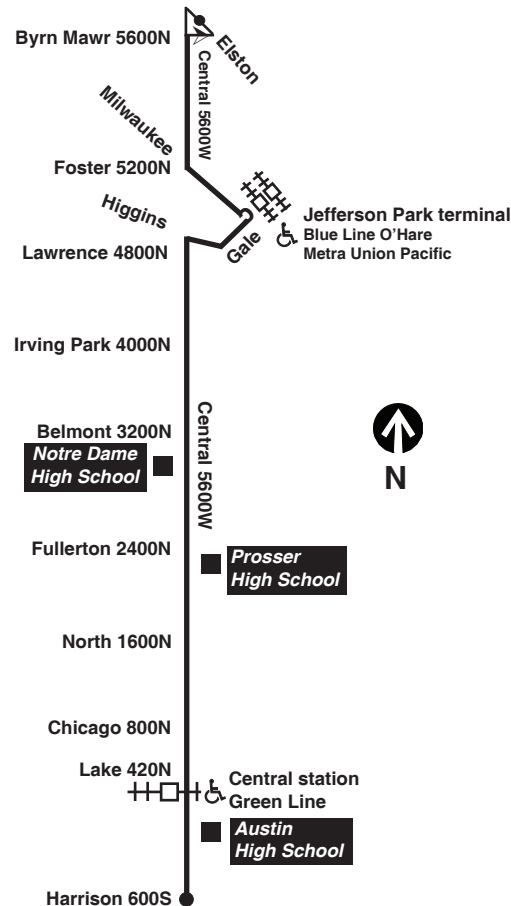

CTA Bike & Ride

Bicycle racks are available on the front exteriors of CTA buses. Bicycles can be placed on bicycle racks during normal hours of operation for each route. Racks accommodate two (2) bicycles at a time. Bicycles are also permitted on CTA trains during certain hours.

Please Stand Up ♿

for Seniors and People with Disabilities

Federal law requires priority seating be designated for seniors and people with disabilities.

The schedules and other information in this timetable are subject to change. CTA does not assume responsibility for errors in timetables, nor for inconvenience or damage resulting from delayed trains or buses due to weather, traffic conditions, etc.

Supplementary service may be provided over portions of this route in addition to the trips shown. Please check destination signs and announcements when boarding buses.

CTA operating costs are funded in part through the Regional Transportation Authority, by the federal and state governments, and the City of Chicago and County of Cook.

For more Information call the RTA Travel Information Center in Chicago: 312-836-7000. Open 5 a.m. until 1 a.m. every day.

Para obtener mayor información, en Español, llame al Centro de Información: 312-836-7000.

Chicago Transit Authority

85 ♿

Central

Effective September 6, 2015

Additional service may be provided on school days, late August through June

Monday thru Friday

Northbound

Leave Harrison/Central	Lake/Central Green Line	North/Central	Belmont/Central	Park Blue Line	Jefferson Bryn Mawr/Elston	Arrive
4:40am	4:46am	4:54am	5:04am	5:16am	5:21am	
5:00	5:06	5:14	5:25	5:40	5:44	
5:15	5:21	5:29	5:40	5:55	5:59	
5:28	5:34	5:42	5:53	6:08	6:12	
5:41	5:47	5:55	6:06	6:21	6:25	
5:53	5:59	6:07	6:18	6:33	6:37	
6:04	6:11	6:19	6:31	6:48	6:53	
6:13	6:20	6:28	6:40	6:57	7:02	
6:22	6:29	6:37	6:49	7:06	7:11	
6:31	6:38	6:46	6:58	7:15	7:20	
6:40	6:47	6:55	7:07	7:24	7:29	
6:49	6:56	7:04	7:16	7:33	7:38	
6:58	7:05	7:13	7:25	7:42	7:47	
7:07	7:14	7:23	7:35	7:52	7:57	
7:16	7:23	7:32	7:44	8:01	8:06	
then every 10 minutes until						
8:06	8:13	8:23	8:35	8:49	8:55	
8:15	8:22	8:32	8:44	8:58	9:04	
8:24	8:31	8:41	8:53	9:07	9:13	
8:33	8:40	8:50	9:02	9:16	9:22	
8:42	8:49	8:59	9:11	9:25	9:31	
8:52	8:59	9:09	9:21	9:35	9:41	
9:02	9:09	9:18	9:30	9:45	9:50	
9:13	9:20	9:29	9:41	9:56	10:01	
9:25	9:32	9:41	9:53	10:08	10:13	
9:37	9:44	9:53	10:05	10:20	10:25	
9:49	9:56	10:05	10:17	10:32	10:37	
10:01	10:08	10:17	10:29	10:44	10:50	
then every 15 minutes until						
1:16pm	1:23pm	1:33pm	1:45pm	2:01pm	2:06pm	
1:30	1:37	1:47	1:59	2:15	2:20	
1:42	1:49	1:59	2:11	2:27	2:32	
1:54	2:01	2:11	2:23	2:39	2:44	
2:06	2:14	2:25	2:38	2:54	3:00	
2:18	2:26	2:37	2:50	3:06	3:12	
2:30	2:38	2:49	3:02	3:18	3:24	
then every 10 to 11 minutes until						
4:53	5:01	5:11	5:24	5:39	5:45	
5:04	5:12	5:22	5:35	5:50	5:56	
5:09	5:17	5:27	5:40	5:55	6:01	
5:15	5:23	5:33	5:46	6:01	6:07	
5:27	5:35	5:45	5:58	6:13	6:19	
5:39	5:47	5:57	6:10	6:25	6:31	
5:51	5:59	6:09	6:22	6:37	6:43	
6:03	6:11	6:21	6:34	6:49	6:55	
6:15	6:23	6:33	6:45	7:01	7:07	
6:27	6:34	6:44	6:56	7:10	7:16	
6:39	6:46	6:56	7:07	7:22	7:27	
6:51	6:58	7:07	7:18	7:32	7:37	
7:03	7:10	7:19	7:30	7:44	7:49	
7:15	7:22	7:31	7:42	7:56	8:01	
7:29	7:36	7:45	7:56	8:10	8:15	
7:44	7:51	8:00	8:11	8:25	8:30	
8:00	8:07	8:16	8:27	8:41	8:46	
8:16	8:23	8:32	8:43	8:57	9:02	
8:33	8:40	8:49	9:00	9:14	9:19	
8:51	8:58	9:07	9:18	9:32	9:37	
then every 20 minutes until						
10:51	10:57	11:06	11:15	11:26	11:31	
11:11	11:16	11:24	11:33	11:44	11:49	
11:31	11:36	11:44	11:53	12:04am	12:09am	
11:51	11:56	12:04am	12:13am	12:24	12:29	
12:11am	12:16am	12:24	12:33	12:44	12:49	
12:31	12:36	12:44	12:53	1:04	1:09	

am light face pm bold face

85 Central

Southbound