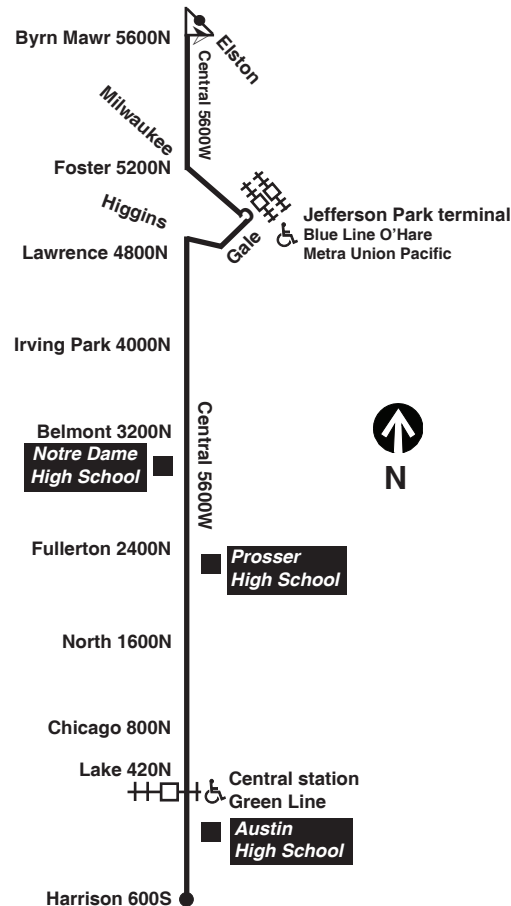

CTA Bike & Ride

Bicycle racks are available on the front exteriors of CTA buses. Bicycles can be placed on bicycle racks during normal hours of operation for each route. Racks accommodate two (2) bicycles at a time. Bicycles are also permitted on CTA trains during certain hours.

Please Stand Up

for Seniors and People with Disabilities
Federal law requires priority seating be designated for seniors and people with disabilities.

The schedules and other information in this timetable are subject to change. CTA does not assume responsibility for errors in timetables, nor for inconvenience or damage resulting from delayed trains or buses due to weather, traffic conditions, etc.

Supplementary service may be provided over portions of this route in addition to the trips shown. Please check destination signs and announcements when boarding buses.

CTA operating costs are funded in part through the Regional Transportation Authority, by the federal and state governments, and the City of Chicago and County of Cook.

For more Information call the RTA Travel Information Center in Chicago: 312-836-7000. Open 5 a.m. until 1 a.m. every day.

Para obtener mayor información, en Español, llame al Centro de Información: 312-836-7000.

Chicago Transit Authority

85

Central

Effective December 20, 2015
Additional service may be provided on school days, September through June

Monday thru Friday

Northbound

Leave Harrison/Central	Lake/Central Green Line	North/Central	Belmont/Central	Jefferson Park Blue Line	Arrive Bryn Mawr/Elston
4:40am	4:46am	4:54am	5:04am	5:16am	5:21am
5:00	5:06	5:14	5:25	5:40	5:44
5:15	5:21	5:29	5:40	5:55	5:59
5:28	5:34	5:42	5:53	6:08	6:12
5:41	5:47	5:55	6:06	6:21	6:25
5:53	5:59	6:07	6:18	6:33	6:37
6:04	6:11	6:19	6:31	6:48	6:53
6:13	6:20	6:28	6:40	6:57	7:02
6:22	6:29	6:37	6:49	7:06	7:11
6:31	6:38	6:46	6:58	7:15	7:20
6:40	6:47	6:55	7:07	7:24	7:29
6:49	6:56	7:04	7:16	7:33	7:38
6:58	7:05	7:13	7:25	7:42	7:47
7:07	7:14	7:23	7:35	7:52	7:57
7:16	7:23	7:32	7:44	8:01	8:06
then every 10 minutes until					
8:06	8:13	8:23	8:35	8:49	8:55
8:15	8:22	8:32	8:44	8:58	9:04
8:24	8:31	8:41	8:53	9:07	9:13
8:33	8:40	8:50	9:02	9:16	9:22
8:42	8:49	8:59	9:11	9:25	9:31
8:52	8:59	9:09	9:21	9:35	9:41
9:02	9:09	9:18	9:30	9:45	9:50
9:13	9:20	9:29	9:41	9:56	10:01
9:25	9:32	9:41	9:53	10:08	10:13
9:37	9:44	9:53	10:05	10:20	10:25
9:49	9:56	10:05	10:17	10:32	10:37
10:01	10:08	10:17	10:29	10:44	10:50
then every 15 minutes until					
1:16pm	1:23pm	1:33pm	1:45pm	2:01pm	2:06pm
1:30	1:37	1:47	1:59	2:15	2:20
1:42	1:49	1:59	2:11	2:27	2:32
1:54	2:01	2:11	2:23	2:39	2:44
2:06	2:14	2:25	2:38	2:54	3:00
2:18	2:26	2:37	2:50	3:06	3:12
2:30	2:38	2:49	3:02	3:18	3:24
then every 10 to 11 minutes until					
4:53	5:01	5:11	5:24	5:39	5:45
5:04	5:12	5:22	5:35	5:50	5:56
5:15	5:23	5:33	5:46	6:01	6:07
5:27	5:35	5:45	5:58	6:13	6:19
5:39	5:47	5:57	6:10	6:25	6:31
5:51	5:59	6:09	6:22	6:37	6:43
6:03	6:11	6:21	6:34	6:49	6:55
6:15	6:23	6:33	6:45	7:01	7:07
6:27	6:34	6:44	6:56	7:10	7:16
6:39	6:46	6:56	7:07	7:22	7:27
6:51	6:58	7:07	7:18	7:32	7:37
7:03	7:10	7:19	7:30	7:44	7:49
7:15	7:22	7:31	7:42	7:56	8:01
7:29	7:36	7:45	7:56	8:10	8:15
7:44	7:51	8:00	8:11	8:25	8:30
8:00	8:07	8:16	8:27	8:41	8:46
8:16	8:23	8:32	8:43	8:57	9:02
8:33	8:40	8:49	9:00	9:14	9:19
8:51	8:58	9:07	9:18	9:32	9:37
then every 20 minutes until					
10:51	10:57	11:06	11:15	11:26	11:31
11:11	11:16	11:24	11:33	11:44	11:49
11:31	11:36	11:44	11:53	12:04am	12:09am
11:51	11:56	12:04am	12:13am	12:24	12:29
12:11am	12:16am	12:24	12:33	12:44	12:49
12:31	12:36	12:44	12:53	1:04	1:09

am light face pm bold face

85 Central

Southbound