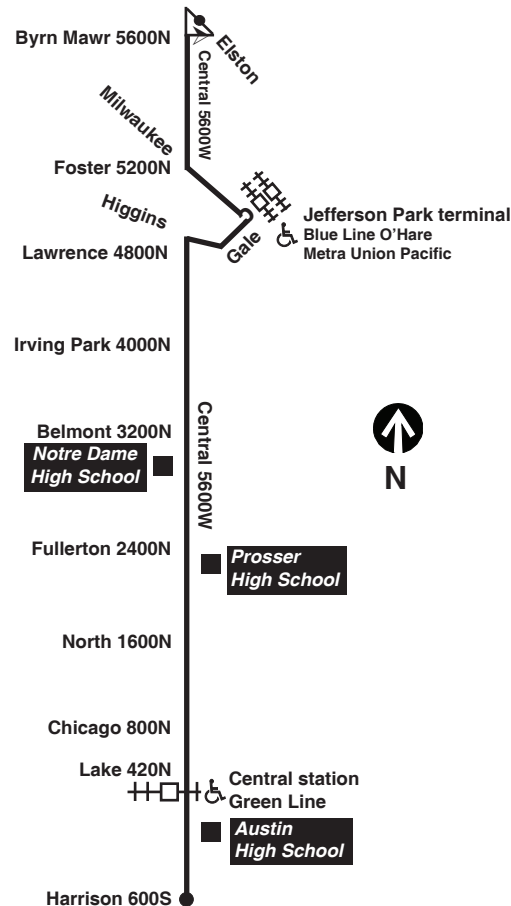

For more Information call the RTA Travel Information Center in Chicago: 312-836-7000. Open 6am until 7pm, Monday thru Saturday.

Para obtener mayor información, en Español, llame al Centro de Información: 312-836-7000.

Chicago Transit Authority

85 ♿

Central

Effective March 31, 2019

Additional service may be provided on school days, September through June

Monday thru Friday

Northbound

Leave Central/Harrison	Central/Lake Green Line	Central/Central North	Central/Central Belmont	Jefferson Park Blue Line	Arrive Bryn Mawr/Elston
4:03am	4:09am	4:16am	4:27am	4:40am	4:45am
4:20	4:26	4:33	4:44	4:57	5:02
4:36	4:42	4:49	5:00	5:13	5:18
4:51	4:57	5:04	5:15	5:28	5:33
5:05	5:11	5:18	5:29	5:43	5:48
5:18	5:25	5:32	5:43	5:58	6:03
5:31	5:38	5:46	5:57	6:12	6:17
5:44	5:51	5:58	6:10	6:25	6:30
5:56	6:03	6:10	6:22	6:38	6:43
6:07	6:13	6:21	6:33	6:50	6:55
6:17	6:24	6:32	6:44	7:02	7:07
6:27	6:34	6:43	6:55	7:13	7:18
6:36	6:44	6:53	7:05	7:23	7:28
6:46	6:53	7:02	7:14	7:32	7:37
6:55	7:03	7:12	7:24	7:42	7:47
7:04	7:12	7:21	7:33	7:51	7:56
7:13	7:21	7:30	7:42	8:00	8:05
7:22	7:30	7:39	7:51	8:09	8:14
7:31	7:39	7:48	8:00	8:18	8:23
7:41	7:48	7:57	8:09	8:27	8:32
7:50	7:58	8:07	8:19	8:37	8:42
8:00	8:07	8:16	8:28	8:46	8:51
8:10	8:18	8:28	8:40	8:56	9:01
8:22	8:31	8:40	8:53	9:08	9:13
8:34	8:42	8:52	9:04	9:19	9:24
8:47	8:55	9:04	9:16	9:31	9:36
8:59	9:07	9:16	9:27	9:42	9:47
9:12	9:20	9:28	9:40	9:55	10:00
9:25	9:33	9:42	9:53	10:08	10:13
9:38	9:46	9:55	10:06	10:21	10:26

then every 20 minutes until

11:38	11:45	11:53	12:01am	12:12am	12:17am
11:59	12:05am	12:13am	12:22	12:33	12:37
12:19am	12:25	12:32	12:41	12:52	12:57
12:40	12:46	12:53	1:02	1:13	1:17

L - trip begins at Belmont/LeClaire at time shown, school days only