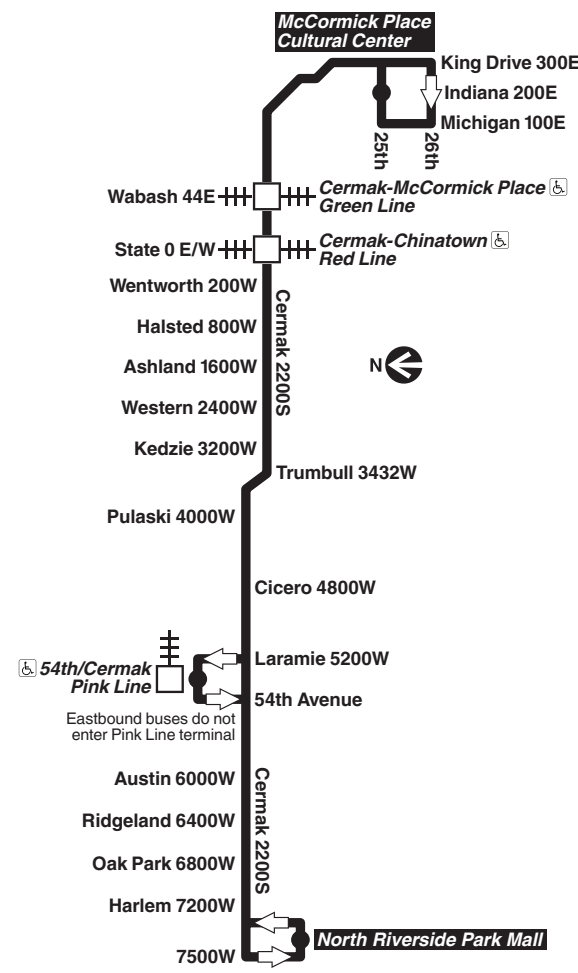

# 21 Cermak

Effective Mar. 29, 2026

All CTA buses are accessible

**Monday thru Friday** **#21 Cermak**

**Eastbound**

LV North Riverside Mall	54th/Cermak Pink Line	Pulaski/Cermak	Kedzie/Cermak	Western/Cermak	Halsted/Cermak	AR 25th/Indiana
----	4:14a	4:23a	4:28a	4:34a	4:44a	4:58a
----	4:32	4:41	4:46	4:52	5:02	5:16
----	4:50	4:59	5:04	5:10	5:20	5:34
4:57a	5:10	5:18	5:23	5:29	5:39	5:53
5:15	5:28	5:36	5:41	5:47	5:57	6:11
5:33	5:46	5:54	5:59	6:05	6:15	6:29
5:51	6:04	6:12	6:17	6:23	6:33	6:47
6:04	6:17	6:25	6:30	6:37	6:48	7:03
6:16	6:30	6:39	6:44	6:51	7:02	7:17
6:27	6:41	6:50	6:55	7:02	7:13	7:28
6:37	6:51	7:00	7:06	7:13	7:24	7:41
6:47	7:01	7:10	7:16	7:23	7:34	7:51
6:58	7:12	7:21	7:27	7:34	7:45	8:02
7:09	7:23	7:33	7:38	7:46	7:58	8:16
7:21	7:35	7:45	7:50	7:58	8:10	8:28
7:33	7:48	7:58	8:04	8:12	8:24	8:42
7:45	8:00	8:11	8:17	8:25	8:38	8:57
8:00	8:15	8:26	8:32	8:40	8:52	9:12
8:14	8:29	8:40	8:46	8:54	9:07	9:27
8:29	8:44	8:55	9:01	9:09	9:21	9:41
8:43	8:57	9:08	9:14	9:22	9:36	9:53
8:58	9:12	9:23	9:29	9:37	9:50	10:07
9:12	9:26	9:37	9:43	9:51	10:05	10:22