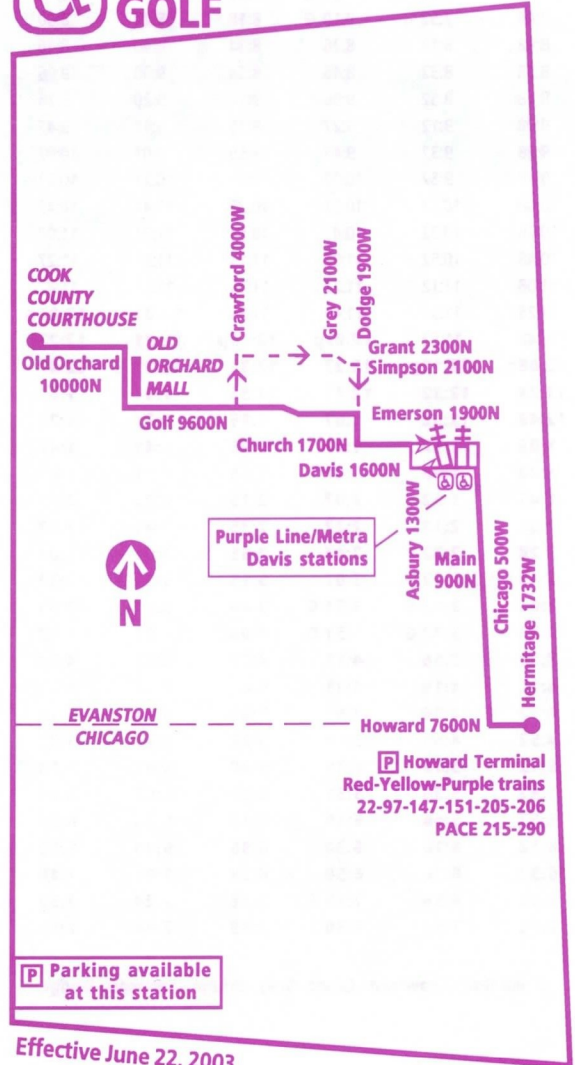

CTA Bike & Ride

Bicycle racks are available on the front exteriors of CTA buses. Bicycles can be placed on bicycle racks during normal hours of operation for each route. Racks accommodate two (2) bicycles at a time. Bicycles are also permitted on CTA trains during certain hours.

For more information call the RTA Travel Information Center in Chicago: 836-7000. Open 5 a.m. until 1 a.m. every day.

Para obtener mayor información, en Español, llame al Centro de Información: 836-7000.

The information contained in this schedule is based on normal travel conditions. Factors beyond CTA's control such as weather, traffic and other conditions can result in schedule delays. Please give yourself enough time for travel.

CHICAGO TRANSIT AUTHORITY

205

Effective June 22, 2003

www.transitchicago.com

www.transitchicago.com