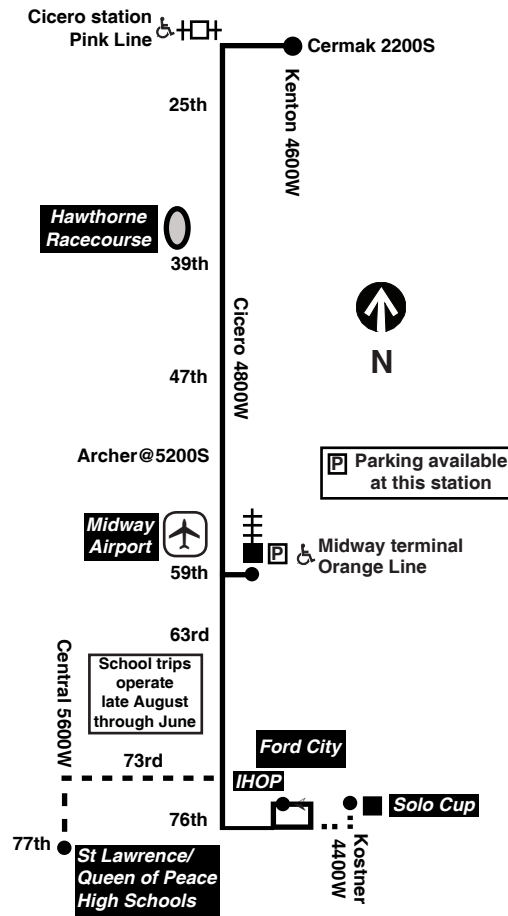

54B service to St Lawrence/Queen of Peace
School days only, late August through June

Southbound Trips do not enter Ford City Mall

Midway Orange Line	Arrive St. Lawrence
7:15am	7:30am
7:25	7:40
7:35	7:50

Northbound Trips do not enter Ford City Mall

Leave St. Lawrence	Midway Orange Line
2:18M	2:35pm
2:48	3:05
3:07XM	3:24

M - Monday only
XM - Does not operate on Monday

CTA Bike & Ride

Bicycle racks are available on the front exteriors of CTA buses. Bicycles can be placed on bicycle racks during normal hours of operation for each route. Racks accommodate two (2) bicycles at a time. Bicycles are also permitted on CTA trains during certain hours.

Please Stand Up

for Seniors and People with Disabilities
Federal law requires priority seating be designated for seniors and people with disabilities.

Supplementary service may be provided over portions of this route in addition to the trips shown. Please check destination signs and announcements when boarding buses.

For more Information call the RTA Travel Information Center in Chicago: 312-836-7000. Open 5 a.m. until 1 a.m. every day.

Para obtener mayor información, en Español, llame al Centro de Información: 312-836-7000.

Chicago Transit Authority

54B

South Cicero

Effective August 31, 2014

Additional service provided on school days, late August through June

Monday thru Friday

Northbound

Leave Dart/Solo	Leave Ford City	Midway Orange Line	Cicero/Archer	Cicero/Cermak	Arrive Cermak/Kenton
----	5:10am	5:18am	5:23am	5:37am	5:39am
----	5:31	5:39	5:44	5:58	6:00
5:49am	5:52	6:02	6:08	6:25	6:27
6:10	6:13	6:24	6:31	6:50	6:52
6:31	6:34	6:45	6:52	7:11	7:13
6:51	6:54	7:05	7:12	7:31	7:33
7:10	7:13	7:24	7:31	7:50	7:52
7:28	7:31	7:42	7:49	8:08	8:10
----	7:48	7:59	8:06	8:25	8:27
----	8:05	8:16	8:23	8:42	8:44
----	8:22	8:33	8:40	8:59	9:01
----	8:39	8:49	8:56	9:14	9:16
----	8:57	9:06	9:12	9:29	9:31
----	9:15	9:24	9:30	9:47	9:49
----	9:35	9:44	9:50	10:07	10:09
----	9:55	10:04	10:10	10:27	10:29
----	10:15	10:24	10:30	10:47	10:49
----	10:36	10:45	10:51	11:08	11:10
----	10:58	11:07	11:13	11:30	11:32
----	11:20	11:29	11:35	11:52	11:54
----	11:43	11:52	11:58	12:15pm	12:17pm
----	12:06pm	12:15pm	12:21pm	12:38	12:40
----	12:28	12:37	12:43	1:00	1:02
----	12:50	1:00	1:06	1:25	1:27
----	1:12	1:23	1:29	1:49	1:51
----	1:34	1:45	1:51	2:11	2:13
----	1:56	2:07	2:13	2:33	2:35
----	2:17	2:28	2:34	2:54	2:56
----	2:38	2:49	2:55	3:15	3:17
----	2:58	3:09	3:15	3:35	3:37
----	3:17	3:28	3:34	3:55	3:57
----	3:36	3:48	3:54	4:16	4:18
----	3:55	4:07	4:13	4:35	4:37
----	4:14	4:26	4:32	4:54	4:56
----	4:33	4:45	4:51	5:13	5:15
----	4:51	5:03	5:09	5:31	5:33
----	5:08	5:20	5:26	5:48	5:50
----	5:25	5:37	5:43	6:05	6:07
----	5:42	5:53	5:59	6:20	6:22
5:55pm	5:58	6:09	6:15	6:33	6:35
6:11	6:14	6:25	6:31	6:49	6:51
6:27	6:30	6:41	6:47	7:05	7:07
6:43	6:46	6:57	7:03	7:21	7:23
7:00	7:03	7:14	7:20	7:38	7:40
7:17	7:20	7:30	7:35	7:52	7:54
----	7:37	7:46	7:51	8:06	8:08
----	7:56	8:05	8:10	8:25	8:27
----	8:16	8:25	8:30	8:45	8:47
----	8:36	8:45	8:50	9:05	9:07
----	8:56	9:05	9:10	9:25	9:27
----	9:16	9:25	9:30	9:45	9:47
----	9:36	9:45	9:50	10:05	10:07
----	9:56	10:05	10:10	10:25	10:27
----	10:16	10:25	10:30	10:44	10:46
----	10:38	10:47	10:52	11:06	11:08
----	11:00	11:09	11:14	11:28	11:30
----	11:22	11:31	11:36	11:50	11:52
----	11:45	11:54	11:59	12:13am	12:15am

Southbound