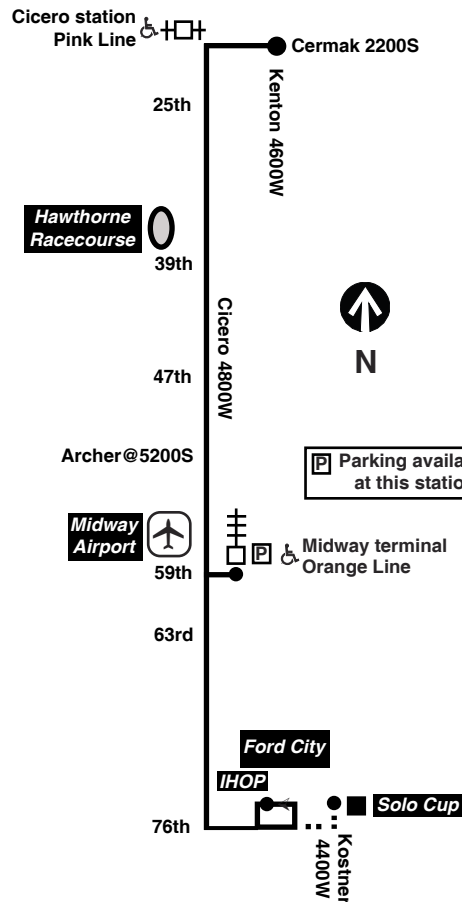

54B service to St Lawrence
School days only, September through June

Southbound Trips do not enter Ford City Mall

Leave Midway Orange Line	Arrive St. Lawrence
7:15am	7:30am
7:48	8:03

Northbound Trips do not enter Ford City Mall

Leave St. Lawrence	Arrive Midway Orange Line
7:31am	7:44am
3:15pm	3:31pm

Chicago Transit Authority

54B 

South Cicero

Effective August 21, 2022

Additional service provided on school days, September through June

Southbound

Leave Cermak/Kenton	Cicero/Cermak	Cicero/Archer	Midway Orange Line	Arrive Ford City	Arrive Dart/Solo
6:40am	6:42am	6:55am	6:59am	7:11am	7:13am
7:00	7:03	7:17	7:21	7:33	7:35
7:21	7:23	7:38	7:42	7:54	----
7:41	7:44	8:00	8:04	8:17	----
8:02	8:05	8:21	8:25	8:38	----
8:22	8:25	8:41	8:45	8:58	----
8:42	8:45	9:01	9:05	9:18	----
9:02	9:05	9:21	9:25	9:38	----
9:22	9:25	9:41	9:45	9:58	----
9:42	9:45	10:01	10:05	10:18	----
10:02	10:05	10:22	10:26	10:40	----
10:22	10:25	10:42	10:46	11:00	----
10:41	10:44	11:01	11:06	11:21	----
11:00	11:03	11:20	11:25	11:40	----
11:19	11:22	11:39	11:44	11:59	----
11:38	11:41	11:58	12:03pm	12:18pm	----
11:57	12:00pm	12:17pm	12:22	12:37	----
12:16pm	12:19	12:36	12:41	12:56	----
12:35	12:38	12:55	1:00	1:15	----
12:53	12:56	1:13	1:18	1:34	----
1:12	1:15	1:32	1:37	1:53	