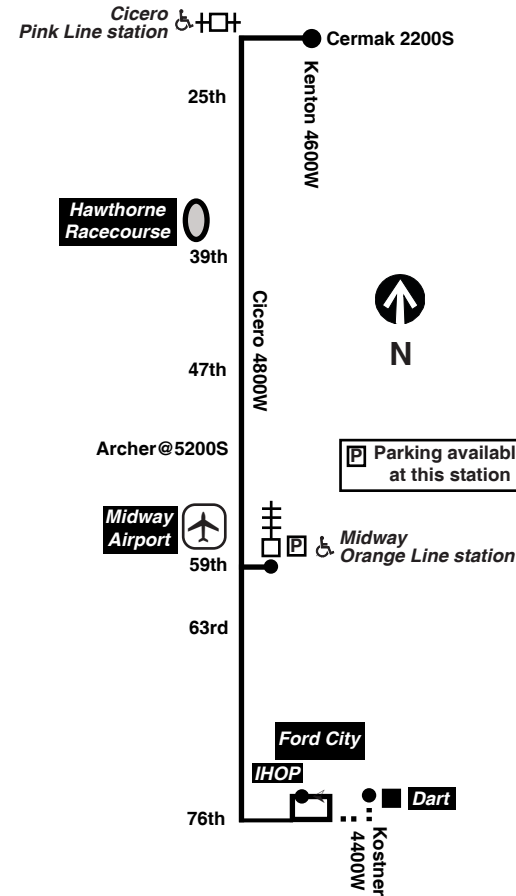

All CTA buses are accessible. For accessibility help or to report concerns at stops, contact CTA Customer Service at transitchicago.com/feedback.

Federal law requires priority seating be designated for seniors and people with disabilities. **Please stand up** and yield these seats when needed for qualifying riders or when asked.

Schedules and other info in this timetable are subject to change. CTA does not assume responsibility for errors in timetables nor for inconvenience or damage resulting from delays.

Pay close attention to destination signs and announcements when boarding; added service may sometimes be provided over portions of this or any bus route and some trips can end before the furthest terminal on a line depending on service needs or time of day.

Bicycle racks are installed on the front of all CTA buses and are allowed on CTA trains during certain hours. See our [Bike & Ride brochure](#) or webpage for help on how to use racks and more.

Know before you go: Get alerts from us by text or e-mail about planned service changes every week or instant alerts for unplanned reroutes and disruptions. Sign up for CTA Updates today at transitchicago.com/updates.

For more travel information, use the Ventra app or call the RTA Travel Information Center at 312-836-7000. *Para obtener mayor información, en Español, llame al Centro de Información a 312-836-7000.*

54B South Cicero

Effective Jan. 8, 2023

All CTA buses are accessible

transitchicago.com/bus/54B

Monday thru Friday

#54B South Cicero

Northbound

LV Dart	LV Ford City	Midway Orange Line stn	Cicero/Archer	Cicero/Cermak	AR Cermak/Kenton
-----	5:09a	5:18a	5:23a	5:37a	5:39a
-----	5:30	5:39	5:44	5:58	6:00
5:49a	5:51	6:02	6:08	6:25	6:27
6:10	6:12	6:24	6:31	6:50	6:52
6:31	6:33	6:45	6:52	7:11	7:13
6:51	6:53	7:05	7:12	7:31	7:33
7:10	7:12	7:24	7:31	7:50	7:52
7:28	7:30	7:42	7:49	8:08	8:10
-----	7:47	7:59	8:06	8:25	8:27
-----	8:04	8:16	8:23	8:42	8:44
-----	8:21	8:33	8:40	8:59	9:01
-----	8:38	8:49	8:56	9:14	9:16
-----	8:56	9:06	9:12	9:30	9:32
-----	9:14	9:24	9:30	9:47	9:49
-----	9:34	9:44	9:50	10:07	10:09
-----	9:54	10:04	10:10	10:27	10:29
-----	10:14	10:24	10:30	10:47	10:49
-----	10:35	10:45	10:51	11:08	11:10
-----	10:57	11:07	11:13	11:30	11:32
-----	11:19	11:29	11:35	11:52	11:54
-----	11:42	11:52	11:58	12:15p	12:17p
-----	12:05p	12:15p	12:21p	12:38	12:40
-----	12:27	12:37	12:43	1:00	1:02
-----	12:49	1:00	1:06	1:25	1:27
-----	1:11	1:23	1:29	1:49	1:51
-----	1:33	1:45	1:51	2:11	2:13
-----	1:55	2:07	2:13	2:33	2:35
-----	2:16	2:28	2:34	2:54	2:56
-----	2:37	2:49	2:55	3:15	3:17
-----	2:57	3:09	3:15	3:35	3:37
-----	3:16	3:28	3:34	3:55	3:57
-----	3:35	3:48	3:54	4:16	4:18
-----	3:54	4:07	4:13	4:35	4:37
-----	4:13	4:26	4:32	4:54	4:56
-----	4:17S	4:30	-----	-----	-----
-----	4:32	4:45	4:51	5:13	5:15
-----	4:50	5:03	5:09	5:31	5:33
-----	5:07	5:20	5:26	5:48	5:50
-----	5:24	5:37	5:43	6:05	6:07
-----	5:41	5:53	5:59	6:20	6:22
5:55p	5:57	6:09	6:15	6:33	6:35
6:11	6:13	6:25	6:31	6:49	6:51
6:27	6:29	6:41	6:47	7:05	7:07
6:43	6:45	6:57	7:03	7:21	7:23
7:00	7:02	7:14	7:20	7:38	7:40
7:17	7:19	7:30	7:35	7:52	7:54
-----	7:36	7:46	7:51	8:06	8:08
-----	7:55	8:05	8:10	8:25	8:27
-----	8:15	8:25	8:30	8:45	8:47
-----	8:35	8:45	8:50	9:05	9:07
-----	8:55	9:05	9:10	9:25	9:27
-----	9:15	9:25	9:30	9:45	9:47
-----	9:35	9:45	9:50	10:05	10:07
-----	9:55	10:05	10:10	10:25	10:27
-----	10:15	10:25	10:30	10:44	10:46
-----	10:37	10:47	10:52	11:06	11:08
-----	10:59	11:09	11:14	11:28	11:30
-----	11:21	11:31	11:36	11:50	11:52
-----	11:44	11:54	11:59	12:13a	12:15a

Southbound