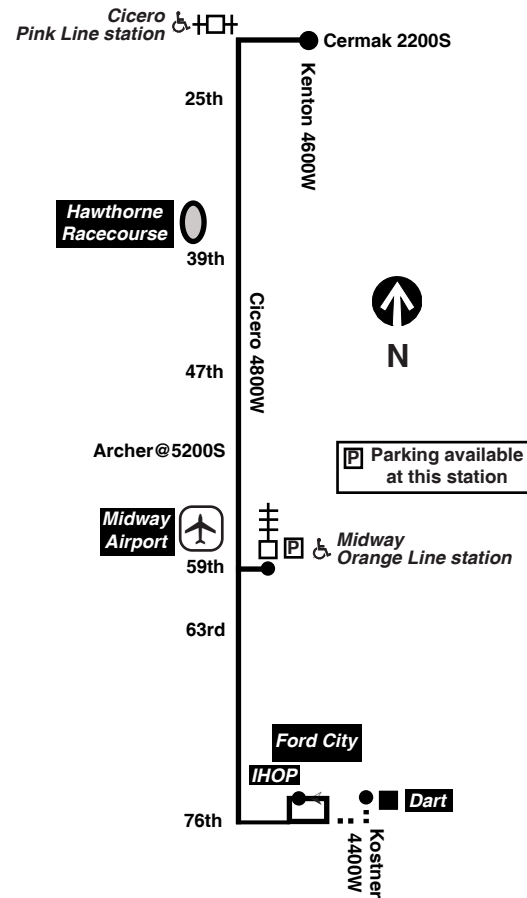

Federal law requires priority seating be designated for seniors and people with disabilities. **Please stand up** and yield these seats when needed for qualifying riders or when asked.

Schedules and other info in this timetable are subject to change. CTA does not assume responsibility for errors in timetables nor for inconvenience or damage resulting from delays.

Pay close attention to destination signs and announcements when boarding: added service may sometimes be provided over portions of this or any bus route and some trips can end before the furthest terminal on a line depending on service needs or time of day.

Bicycle racks are installed on the front of all CTA buses and are allowed on CTA trains during certain hours. See our Bike & Ride brochure or webpage for help on how to use racks and more.

Know before you go: Get alerts from us by text or e-mail about planned service changes every week or instant alerts for unplanned reroutes and disruptions. Sign up for CTA Updates today at transitchicago.com/updates.

For more travel information, use the Ventra app or call the RTA Travel Information Center at 312-836-7000. *Para obtener mayor información, en Español, llame al Centro de Información a 312-836-7000.*

Chicago Transit Authority

54B South Cicero

Effective Jun. 4, 2023

All CTA buses are accessible

transitchicago.com/bus/54B

Monday thru Friday

#54B South Cicero

Northbound

LV Dart	LV Ford City	Midway Orange Line stn	Cicero/Archer	Cicero/Cermak	AR Cermak/Kenton
----	5:09a	5:18a	5:23a	5:37a	5:39a
----	5:30	5:39	5:44	5:58	6:00
5:49a	5:51	6:02	6:08	6:25	6:27
6:10	6:12	6:24	6:31	6:50	6:52
6:31	6:33	6:45	6:52	7:11	7:13
6:51	6:53	7:05	7:12	7:31	7:33
7:10	7:12	7:24	7:31	7:50	7:52
7:28	7:30	7:42	7:49	8:08	8:10
----	7:47	7:59	8:06	8:25	8:27
----	8:04	8:16	8:23	8:42	8:44
----	8:21	8:33	8:40	8:59	9:01
----	8:38	8:49	8:56	9:14	9:16
----	8:56	9:06	9:12	9:30	9:32
----	9:14	9:24	9:30	9:47	9:49
----	9:34	9:44	9:50	10:07	10:09
----	9:54	10:04	10:10	10:27	10:29
----	10:14	10:24	10:30	10:47	10:49
----	10:35	10:45	10:51	11:08	11:10
----	10:57	11:07	11:13	11:30	11:32
----	11:19	11:29	11:35	11:52	11:54
----	11:42	11:52	11:58	12:15p	12:17p
----	12:05p	12:15p	12:21p	12:38	12:40
----	12:27	12:37	12:43	1:00	1:02
----	12:49	1:00	1:06	1:25	1:27
----	1:11	1:23	1:29	1:49	1:51
----	1:33	1:45	1:51	2:11	2:13
----	1:55	2:07	2:13	2:33	2:35
----	2:16	2:28	2:34	2:54	2:56
----	2:37	2:49	2:55	3:15	3:17
----	2:57	3:09	3:15	3:35	3:37
----	3:16	3:28	3:34	3:55	3:57
----	3:35	3:48	3:54	4:16	4:18
----	3:54	4:07	4:13	4:35	4:37
----	4:13	4:26	4:32	4:54	4:56
----	4:32	4:45	4:51	5:13	5:15
----	4:50	5:03	5:09	5:31	5:33
----	5:07	5:20	5:26	5:48	5:50
----	5:24	5:37	5:43	6:05	6:07
----	5:41	5:53	5:59	6:20	6:22
5:55p	5:57	6:09	6:15	6:33	6:35
6:11	6:13	6:25	6:31	6:49	6:51
6:27	6:29	6:41	6:47	7:05	7:07
6:43	6:45	6:57	7:03	7:21	7:23
7:00	7:02	7:14	7:20	7:38	7:40
7:17	7:19	7:30	7:35	7:52	7:54
----	7:36	7:46	7:51	8:06	8:08
----	7:55	8:05	8:10	8:25	8:27
----	8:15	8:25	8:30	8:45	8:47
----	8:35	8:45	8:50	9:05	9:07
----	8:55	9:05	9:10	9:25	9:27
----	9:15	9:25	9:30	9:45	9:47
----	9:35	9:45	9:50	10:05	10:07
----	9:55	10:05	10:10	10:25	10:27
----	10:15	10:25	10:30	10:44	10:46
----	10:37	10:47	10:52	11:06	11:08
----	10:59	11:09	11:14	11:28	11:30
----	11:21	11:31	11:36	11:50	11:52
----	11:44	11:54	11:59	12:13a	12:15a

Southbound