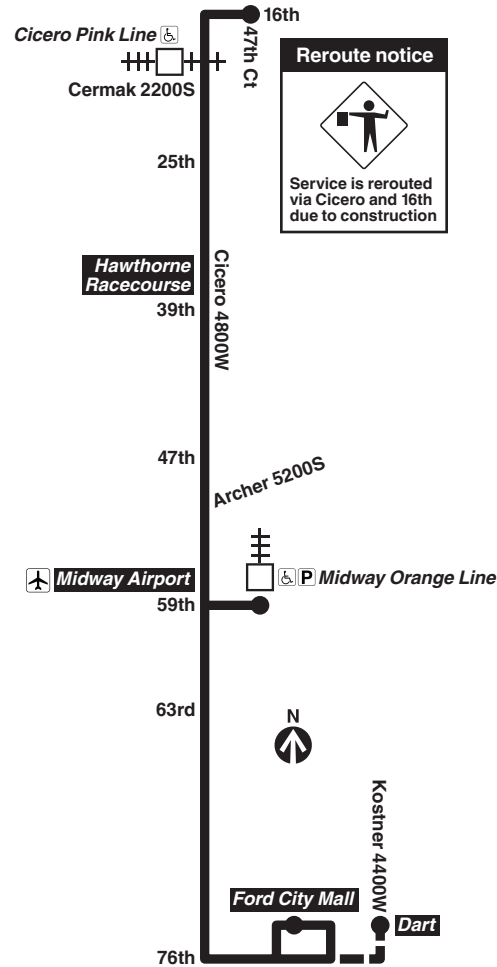

Federal law requires priority seating be designated for seniors and people with disabilities. **Please stand up** and yield these seats when needed for qualifying riders or when asked.

Schedules and other info in this timetable are subject to change. CTA does not assume responsibility for errors in timetables nor for inconvenience or damage resulting from delays.

Pay close attention to destination signs and announcements when boarding: added service may sometimes be provided over portions of this or any bus route and some trips can end before the furthest terminal on a line depending on service needs or time of day.

Bicycle racks are installed on the front of all CTA buses and are allowed on CTA trains during certain hours. See our Bike & Ride brochure or webpage for help on how to use racks and more.

Know before you go: Get alerts from us by text or e-mail about planned service changes every week or instant alerts for unplanned reroutes and disruptions. Sign up for CTA Updates today at transitchicago.com/updates.

For more travel information, use the Ventra app or call the RTA Travel Information Center at 312-836-7000. *Para obtener mayor información, en Español, llame al Centro de Información a 312-836-7000.*

Chicago Transit Authority

54B South Cicero

Effective Aug. 20, 2023

All CTA buses are accessible

transitchicago.com/bus/54B

Monday thru Friday

#54B South Cicero

Northbound

LV Dart	LV Ford City	Midway Orange Line stn	Cicero/Archer	Cicero/Cermak	AR 16th/47th Ct
----	5:09a	5:18a	5:23a	5:37a	5:39a
----	5:30	5:39	5:44	5:58	6:00
5:49a	5:51	6:02	6:08	6:25	6:27
6:10	6:12	6:24	6:31	6:50	6:52
6:31	6:33	6:45	6:52	7:11	7:13
6:51	6:53	7:05	7:12	7:31	7:33
7:10	7:12	7:24	7:31	7:50	7:52
7:28	7:30	7:42	7:49	8:08	8:10
----	7:47	7:59	8:06	8:25	8:27
----	8:04	8:16	8:23	8:42	8:44
----	8:21	8:33	8:40	8:59	9:01
----	8:38	8:49	8:56	9:14	9:16
----	8:56	9:06	9:12	9:30	9:32
----	9:14	9:24	9:30	9:47	9:49
----	9:34	9:44	9:50	10:07	10:09
----	9:54	10:04	10:10	10:27	10:29
----	10:14	10:24	10:30	10:47	10:49
----	10:35	10:45	10:51	11:08	11:10
----	10:57	11:07	11:13	11:30	11:32
----	11:19	11:29	11:35	11:52	11:54
----	11:42	11:52	11:58	12:15p	12:17p
----	12:05p	12:15p	12:21p	12:38	12:40
----	12:27	12:37	12:43	1:00	1:02
----	12:49	1:00	1:06	1:25	1:27
----	1:11	1:23	1:29	1:49	1:51
----	1:33	1:45	1:51	2:11	2:13
----	1:55	2:07	2:13	2:33	2:35
----	2:16	2:28	2:34	2:54	2:56
----	2:37	2:49	2:55	3:15	3:17
----	2:57	3:09	3:15	3:35	3:37
----	3:16	3:28	3:34	3:55	3:57
----	3:35	3:48	3:54	4:16	4:18
----	3:54	4:07	4:13	4:35	4:37
----	4:13	4:26	4:32	4:54	4:56
----	4:17S	4:30	----	----	----
----	4:32	4:45	4:51	5:13	5:15
----	4:50	5:03	5:09	5:31	5:33
----	5:07	5:20	5:26	5:48	5:50
----	5:24	5:37	5:43	6:05	6:07
----	5:41	5:53	5:59	6:20	6:22
5:55p	5:57	6:09	6:15	6:33	6:35
6:11	6:13	6:25	6:31	6:49	6:51
6:27	6:29	6:41	6:47	7:05	7:07
6:43	6:45	6:57	7:03	7:21	7:23
7:00	7:02	7:14	7:20	7:38	7:40
7:17	7:19	7:30	7:35	7:52	7:54
----	7:36	7:46	7:51	8:06	8:08
----	7:55	8:05	8:10	8:25	8:27
----	8:15	8:25	8:30	8:45	8:47
----	8:35	8:45	8:50	9:05	9:07
----	8:55	9:05	9:10	9:25	9:27
----	9:15	9:25	9:30	9:45	9:47
----	9:35	9:45	9:50	10:05	10:07
----	9:55	10:05	10:10	10:25	10:27
----	10:15	10:25	10:30	10:44	10:46
----	10:37	10:47	10:52	11:06	11:08
----	10:59	11:09	11:14	11:28	11:30
----	11:21	11:31	11:36	11:50	11:52
----	11:44	11:54	11:59	12:13a	12:15a

Southbound