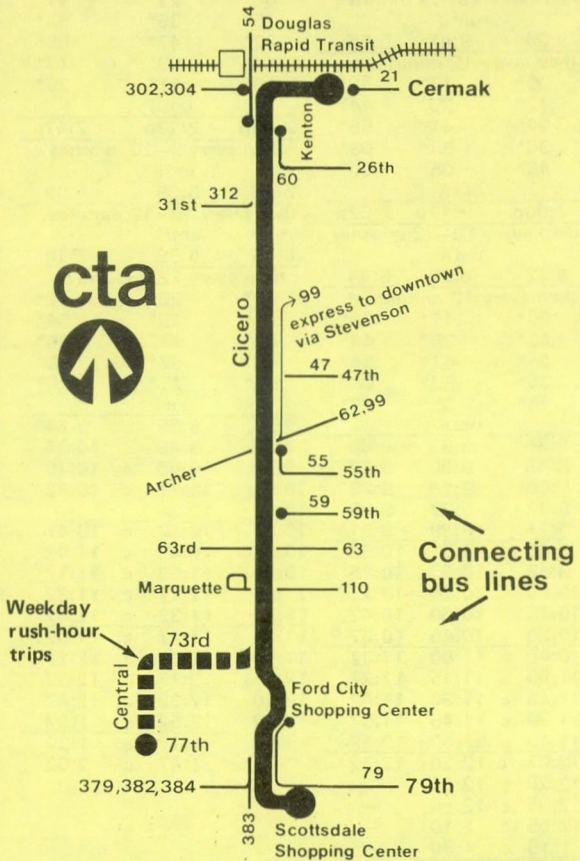

54B

South Cicero

Chicago Transit Authority

For more information call the RTA
24 hour Travel Information Center
in Chicago 836-7000
suburbs 800-972-7000 toll-free

For better service call during off-peak hours

Rush hour service to/from Central/77th is located on back page.

Saturday

Northbound

Leave Scottsdale	Leave Cicero/ Archer	Arrive Cermak/ Kenton
—	c 5:11a	5:28a
—	c 5:29	5:46
—	c 5:49	6:06
5:47a	c 6:00	6:17
6:07	c 6:20	6:37
6:27	6:41	6:57
6:47	7:02	7:17
then every 20 minutes at		
07*	22*	37*
27*	42*	57*
47*	02*	17*
until		
8:47	9:02	9:17
9:02	9:17	9:32
9:17	9:32	9:47
9:32	9:47	10:02
9:47	10:02	10:17
10:02	10:17	10:32
10:17	10:32	10:47
10:32	10:47	11:02
10:44	11:00	11:15
then every 10 minutes until		
2:34p	2:50p	3:05p
2:44	3:01	3:17
2:54	3:12	3:28
3:04	3:24	3:39
3:14	3:35	3:50
then every 10 minutes until		
6:04	6:25	6:40
6:17	6:37	6:51
6:32	6:51	7:05
6:52	7:09	7:23
7:12	7:28	7:42
7:32	7:46	8:00
then every 20 minutes at		
12*	26*	40*
32*	46*	00*
52*	06*	20*
until		
10:12	10:25	10:39
10:32	c 10:46	11:00
10:52	c 11:04	11:17
11:12	c 11:24	11:37
11:32	c 11:44	11:57
11:52	c 12:04a	12:17a
12:12a	c 12:24	12:37
12:32	c 12:44	—
12:52	c 1:04	—
1:12	c 1:24	—
1:31	c 1:44	—
1:59	c 2:12	—

* Indicates minutes past each hour buses arrive or leave point shown.

c Buses which operate via Cicero Ave. between 74th St. and 76th St. not entering Ford City Shopping Center. All other trips operate via Ford City Shopping Center.

Rush Hour trips to/from Central/77th (Mon-Fri only)

Southbound			Northbound
Leave Archer/Cicero Bus Turnaround	Leave 67th/ Cicero	Arrive Central/ 77th	Leave Central/ 77th
8.03a	8.12a	8.25a	3.06p
then every 2 - 4 minutes until			then every 2-4 min. until
8.23a	8.32a	8.45a	3.20p