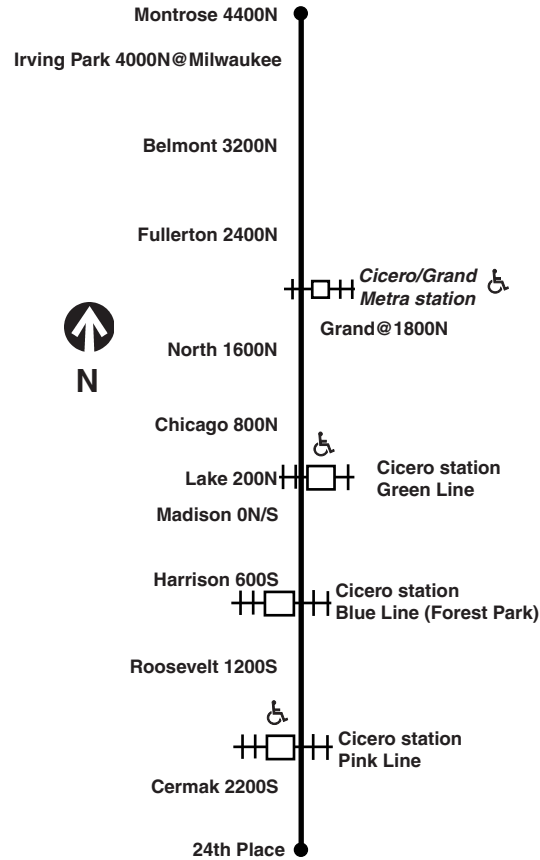

Schedules and other info in this timetable are subject to change. CTA does not assume responsibility for errors in timetables nor for inconvenience or damage resulting from delays.

Pay close attention to destination signs and announcements when boarding: added service may sometimes be provided over portions of this or any bus route and some trips can end before the furthest terminal on a line depending on service needs or time of day.

Bicycle racks are installed on the front of all CTA buses and are allowed on CTA trains during certain hours. See our Bike & Ride brochure or webpage for help on how to use racks and more.

Know before you go: Get alerts from us by text or e-mail about planned service changes every week or instant alerts for unplanned reroutes and disruptions. Sign up for CTA Updates today at transitchicago.com/updates.

54 Cicero

Effective Mar. 29, 2026

Frequent route
10 min or better, all day

All CTA buses are accessible

transitchicago.com/bus/54

Monday thru Friday

#54 Cicero

Northbound

LV Cicero/24th Pl	Cicero/Roosevelt	Cicero/Madison	Cicero/Chicago	Cicero/North	Cicero/Belmont	AR Cicero/Montrose
-----	-----	-----	3:35a	3:39a	3:49a	3:57a
-----	-----	-----	3:55	3:59	4:09	4:17
4:01	4:06a	4:10a	4:15	4:20	4:29	4:37
4:22	4:26	4:30	4:36	4:40	4:50	4:58
4:42	4:47	4:51	4:56	5:01	5:10	5:18
5:03	5:07	5:11	5:17	5:21	5:31	5:43
5:20	5:24	5:28	5:34	5:39	5:51	6:03
5:28	5:34	5:38	5:44	5:49	6:01	6:13
5:38	5:44	5:48	5:54	5:59	6:11	6:23
5:48	5:54	5:58	6:04	6:09	6:21	6:33
5:58	6:04	6:08	6:14	6:19	6:31	6:43
6:08	6:14	6:18	6:24	6:29	6:41	6:53
6:17	6:23	6:27	6:33	6:38	6:50	7:03
6:25	6:31	6:35	6:41	6:46	6:58	7:13
6:33	6:39	6:43	6:49	6:54	7:08	7:23
6:41	6:47	6:51	6:57	7:02	7:18	7:33
6:50	6:55	6:59	7:07	7:12	7:28	7:43
6:58	7:03	7:09	7:17	7:22	7:38	7:53
7:08	7:13	7:19	7:27	7:32	7:48	8:03