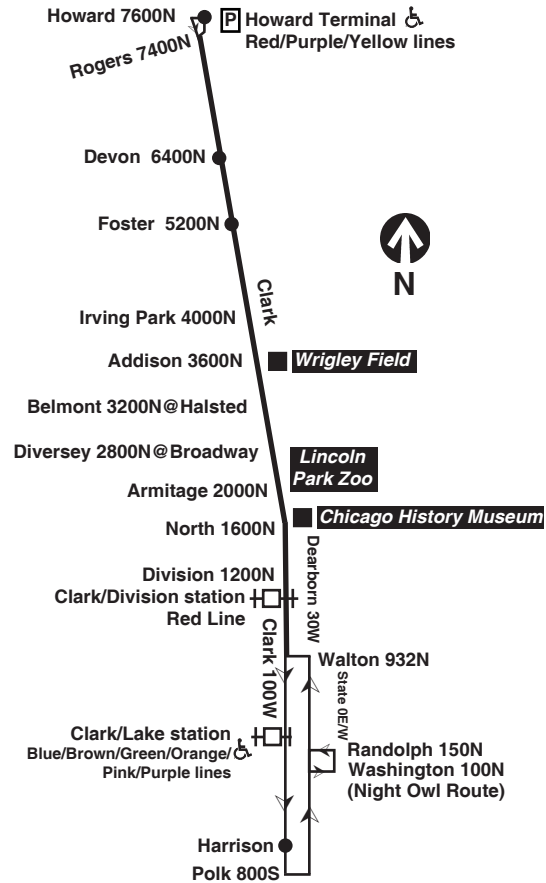

Night owl routes which connect with N22 Clark buses include: N77 Belmont and N81 Lawrence.

CTA Bike & Ride

Bicycle racks are available on the front exteriors of CTA buses. Bicycles can be placed on bicycle racks during normal hours of operation for each route. Racks accommodate two (2) bicycles at a time. Bicycles are also permitted on CTA trains during certain hours.

Please Stand Up &

for Seniors and People with Disabilities

Federal law requires priority seating be designated for seniors and people with disabilities.

The schedules and other information in this timetable are subject to change. CTA does not assume responsibility for errors in timetables, nor for inconvenience or damage resulting from delayed trains or buses due to weather, traffic conditions, etc.

CTA operating costs are funded in part through the Regional Transportation Authority, by the federal and state governments, and the City of Chicago and County of Cook.

Supplementary service may be provided over portions of this route in addition to the trips shown. Please check destination signs and announcements when boarding buses.

For more information call the RTA Travel Information Center in Chicago: 312-836-7000. Open 6am until 7pm, Monday thru Saturday.

Para obtener mayor información, en Español, llame al Centro de Información: 312-836-7000.

Chicago Transit Authority

22

Clark

Effective June 14, 2020

N22 Night Owl Service via Washington/State to Howard Terminal

Monday thru Friday

Southbound

Leave Howard Terminal	Clark/Devon	Clark/Foster	Clark/Irving Park	Clark/Diversey/Broadway	Clark/Division	Arrive Clark/Harrison
3:05am	3:12am	3:18am	3:23am	3:31am	3:40am	3:51am
3:35	3:42	3:48	3:54	4:02	4:12	4:23
3:56A	3:57	4:03	4:09	4:17	4:27	4:38
4:05	4:12	4:18	4:24	4:32	4:42	4:53
4:26A	4:27	4:33	4:39	4:47	4:57	5:08
4:34	4:41	4:47	4:53	5:01	5:11	5:22
4:53A	4:54	5:00	5:06	5:14	5:24	5:35
4:59	5:06	5:13	5:19	5:28	5:38	5:50
5:16A	5:17	5:24	5:31	5:39	5:50	6:02
5:21	5:29	5:36	5:43	5:52	6:03	6:17
5:41	5:49	5:57	6:04	6:13	6:25	6:40
6:00	6:09	6:17	6:24	6:34	6:47	7:03
6:18	6:27	6:35	6:43	6:54	7:08	7:24
6:33	6:42	6:51	6:59	7:10	7:25	7:42
6:44	6:54	7:03	7:11	7:23	7:38	7:56
6:54	7:04	7:13	7:21	7:33	7:48	8:06
7:01	7:12	7:21	7:29	7:41	7:56	8:15
7:07	7:18	7:27	7:36	7:48	8:04	8:23
7:12	7:23	7:32	7:41	7:53	8:10	8:29
7:18	7:29	7:38	7:48	8:00	8:16	8:35
7:24	7:35	7:45	7:54	8:07	8:24	8:44
7:31	7:42	7:52	8:01	8:14	8:31	8:51
7:41	7:52	8:01	8:11	8:23	8:40	9:00
7:56A	8:07	8:17	8:26	8:39	8:56	9:16
8:16A	8:17	8:26	8:36	8:48	9:05	9:25
8:16	8:27	8:36	8:46	8:58	9:15	9:35
8:26	8:37	8:46	8:55	9:07	9:24	9:43
8:37	8:47	8:57	9:06	9:18	9:34	9:53
8:48	8:58	9:08	9:17	9:29	9:44	10:03
9:00	9:10	9:20	9:29	9:40	9:55	10:13
9:12	9:22	9:32	9:41	9:52	10:07	10:25
9:24	9:34	9:44	9:53	10:04	10:19	10:37

then every 9 to 12 minutes from Howard until

5:48pm	5:59pm	6:09pm	6:19pm	6:31pm	6:46pm	7:05pm
6:01	6:12	6:22	6:32	6:43	6:59	7:18
6:15	6:26	6:36	6:46	6:57	7:13	7:32
6:30	6:41	6:50	7:00	7:11	7:26	7:44
6:46	6:57	7:06	7:15	7:27	7:41	7:59
7:03	7:14	7:23	7:32	7:43	7:57	8:15
7:21	7:31	7:40	7:49	8:00	8:14	8:32
7:40	7:50	7:59	8:08	8:19	8:33	8:50

then every 20 minutes from Howard until

11:40	11:48	11:54	12:01am	12:10am	12:21am	12:34am
12:05am	12:12am	12:19am	12:25	12:34	12:44	12:56
12:35	12:42	12:48	12:54	1:03	1:12	1:23
1:05	1:12	1:18	1:24	1:32	1:41	1:52
1:35	1:42	1:48	1:54	2:02	2:11	2:22
2:05	2:11	2:17	2:23	2:31	2:40	2:51
2:35	2:41	2:47	2:53	3:01	3:10	3:21

A - Trip begins at Clark/Arthur at time shown
H - Trip begins at Clark/Halsted at time shown

22 Clark

Northbound

Leave Clark/Harrison	Clark/Division	Clark/Diversey/Broadway	Clark/Irving Park	Clark/Foster	Clark/Devon	Arrive Howard Terminal
3:00N	3:18am	3:28am	3:36am	3:42am	3:49am	3:56am
3:30N	3:48	3:58	4:06	4:12	4:19	4:26
4:00N	4:18	4:28	4:36	4:42	4:49	4:56
4:30N	4:48	4:58	5:06	5:12	5:19	5:26
5:02	5:02	5:12	5:20	5:26	5:33	5:40
5:02	5:16	5:26	5:34	5:41	5:48	5:56
5:15	5:30	5:40	5:49	5:55	6:02	6:10
5:29	5:45	5:56	6:04	6:11	6:19	6:27
5:42	5:59	6:10	6:18	6:25	6:33	6:41
5:56	6:13	6:24	6:33	6:40	6:47	6:56
6:09	6:27	6:38	6:47	6:54	7:02	7:11
6:23	6:41	6:52	7:01	7:09	7:17	7:26

then every 11 to 13 minutes until

12:19pm	12:40pm	12:55pm	1:06pm	1:14pm	1:25pm	1:36pm
12:30	12:51	1:06	1:17	1:25	1:36	1:47
12:41	1:02	1:17	1:28	1:36	1:47	1:58

then every 8 to 10 minutes until