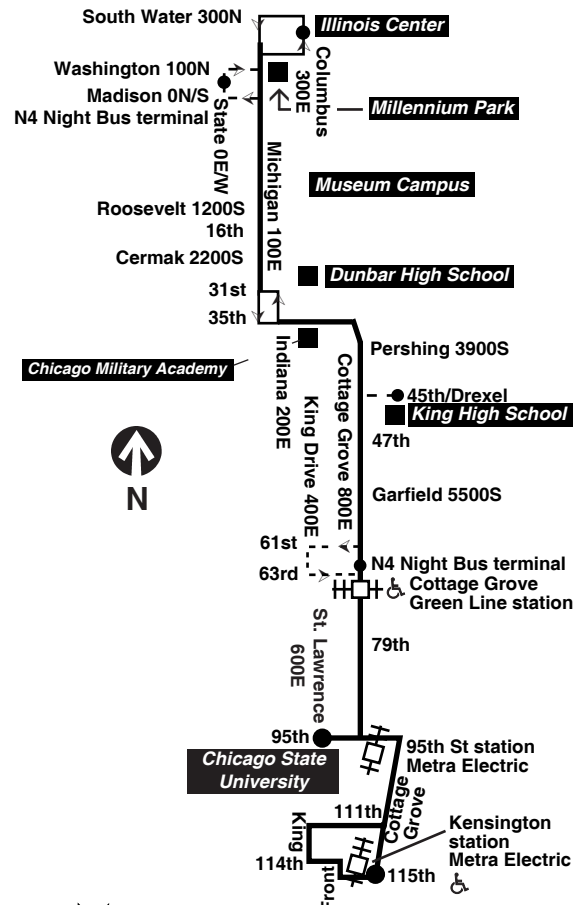

Para obtener mayor información, en Español, llame al Centro de Información: 312-836-7000.

Chicago Transit Authority

Cottage Grove

Effective June 17, 2018

Additional service may be provided on school days, September through June

N4 Night Owl Service
Washington/State to 63rd

Monday thru Friday

Northbound

Leave 115th/Cottage Grove	Leave 95th/St. Lawrence	79th/Cottage Grove	63rd/Cottage Grove	35th/King Drive	16th/Michigan	Arrive Columbus/South Water
----	----	----	3:22am	3:39am	3:48am	4:03N
----	----	----	3:52	4:09	4:18	4:33N
----	----	----	4:20	4:37	4:46	4:56
----	4:14am	4:25am	4:34	4:50	5:00	5:10
----	4:27	4:38	4:47	5:03	5:13	5:23
----	4:40	4:51	5:00	5:17	5:27	5:37
----	4:52	5:03	5:12	5:31	5:41	5:53
----	5:03	5:14	5:23	5:42	5:53	6:05
5:04am	----	5:24	5:33	5:52	6:03	6:15
----	5:23	5:34	5:43	6:02	6:13	6:25
----	5:31	5:42	5:52	6:11	6:22	6:34
5:31	----	5:51	6:00	6:21	6:32	6:45
----	5:47	5:59	6:10	6:31	6:43	6:56
----	5:56	6:08	6:18	6:41	6:53	7:07
5:55	----	6:16	6:26	6:49	7:02	7:15
----	6:11	6:23	6:33	6:56	7:09	7:22
6:16	----	6:30	6:40	7:03	7:16	7:29
----	6:18	6:30	6:40	7:03	7:16	7:29
----	6:32	6:44	6:54	7:17	7:30	7:43
----	6:39	6:51	7:03	7:26	7:39	7:53
----	6:45	6:58	7:10	7:34	7:47	8:02
6:40	----	7:03	7:15	7:39	7:52	8:07
----	6:54	7:07	7:20	7:44	7:58	8:13
----	6:58	7:12	7:24	7:49	8:02	8:18
----	7:02	7:16	7:28	7:53	8:06	8:22
6:56	----	7:20	7:32	7:57	8:10	8:26
----	7:11	7:25	7:37	8:02	8:15	8:31
----	7:16	7:30	7:42	8:07	8:20	8:36
----	7:22	7:36	7:48	8:13	8:26	8:42
7:18	----	7:42	7:54	8:19	8:32	8:48
----	7:34	7:48	8:00	8:25	8:38	8:54
----	7:41	7:55	8:07	8:32	8:45	9:01
7:38	----	8:02	8:15	8:39	8:53	9:09