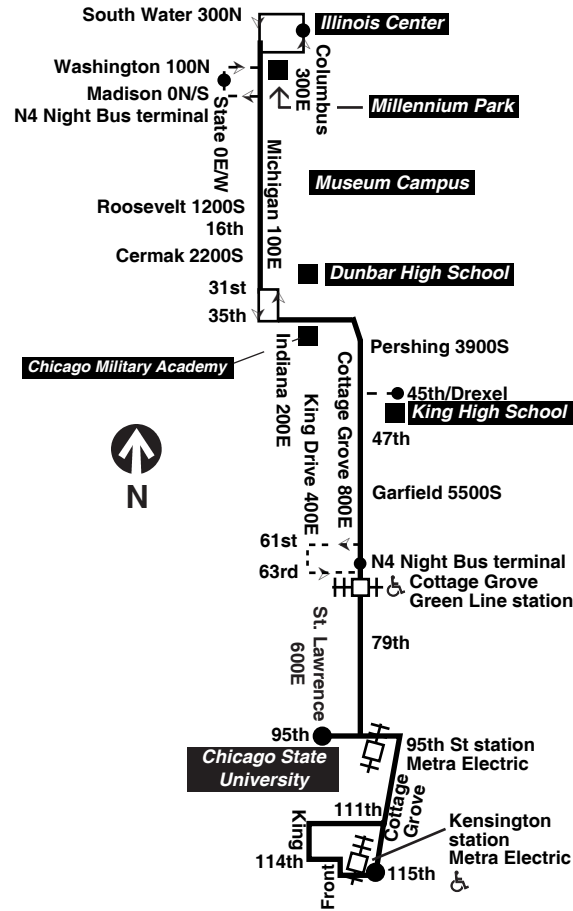

Please Stand Up ♿

for Seniors and People with Disabilities

Federal law requires priority seating be designated for seniors and people with disabilities.

Supplementary service may be provided over portions of this route in addition to the trips shown. Please check destination signs and announcements when boarding buses.

The schedules and other information in this timetable are subject to change. CTA does not assume responsibility for errors in timetables, nor for inconvenience or damage resulting from delayed trains or buses due to weather, traffic conditions, etc.

CTA operating costs are funded in part through the Regional Transportation Authority, by the federal and state governments, and the City of Chicago and County of Cook.

For more information call the RTA Travel Information Center in Chicago: 312-836-7000. Open 6am until 7pm, Monday thru Saturday.

Para obtener mayor información, en Español, llame al Centro de Información: 312-836-7000.

Chicago Transit Authority

Cottage Grove

Effective June 14, 2020

Additional service may be provided on school days, September through June

N4 Night Owl Service
Washington/State to 63rd

Monday thru Friday

Northbound

Leave 115th/Cottage Grove	Leave 95th/St. Lawrence	79th/Cottage Grove	63rd/Cottage Grove	35th/King Drive	16th/Michigan	Arrive Columbus/South Water
----	----	----	3:22am	3:39am	3:48am	4:03N
----	----	----	3:52	4:09	4:18	4:33N
----	----	----	4:20	4:37	4:46	4:56
----	4:14am	4:25am	4:34	4:50	5:00	5:10
----	4:27	4:38	4:47	5:03	5:13	5:23
----	4:40	4:51	5:00	5:17	5:27	5:37
----	4:52	5:03	5:12	5:31	5:41	5:53
----	5:03	5:14	5:23	5:42	5:53	6:05
5:04am	----	5:24	5:33	5:52	6:03	6:15
----	5:23	5:34	5:43	6:02	6:13	6:25
----	5:31	5:42	5:52	6:11	6:22	6:34
5:31	----	5:51	6:00	6:21	6:32	6:45
----	5:47	5:59	6:10	6:31	6:43	6:56
----	5:56	6:08	6:18	6:41	6:53	7:07
5:55	----	6:16	6:26	6:49	7:02	7:15
----	6:11	6:23	6:34	6:56	7:09	7:23
----	6:18	6:30	6:41	7:03	7:16	7:30
6:16	----	6:37	6:48	7:10	7:23	7:37
----	6:32	6:44	6:55	7:17	7:30	7:44
----	6:40	6:52	7:04	7:27	7:40	7:54
----	6:46	6:59	7:11	7:35	7:48	8:03
6:42	----	7:05	7:17	7:41	7:54	8:09
----	6:58	7:12	7:25	7:49	8:03	8:19
6:54	----	7:18	7:31	7:55	8:09	8:25
----	7:10	7:24	7:37	8:01	8:15	8:31
----	7:16	7:30	7:42	8:07	8:20	8:36
----	7:22	7:36	7:48	8:13	8:26	8:42
7:18	----	7:42	7:54	8:19	8:32	8:48
----	7:34	7:48	8:00	8:25	8:38	8:54
----	7:41	7:55	8:07	8:32	8:45	9:01
7:38	----	8:02	8:15	8:39	8:53	9:09

then every 15 to 24 minutes from 115th/Cottage Grove, every 7 to 22 minutes from 95th/St. Lawrence, and every 7 to 11 minutes from 93rd/Cottage Grove

5:16pm	5:14pm	5:29pm	5:43pm	6:09pm	6:22pm	6:38pm
----	5:40	5:54	6:20	6:33	6:49	6:59
5:40	----	6:04	6:17	6:41	6:53	7:07
5:52	----	6:16	6:29	6:52	7:04	7:17
----	6:13	6:28	6:41	7:05	7:17	7:30
6:17	----	6:41	6:54	7:18	7:30	7:43
6:30	----	6:54	7:07	7:30	7:42	7:55
6:43	----	7:06	7:19	7:41	7:52	8:04
6:56	----	7:19	7:31	7:53	8:05	8:17
7:09	----	7:32	7:44	8:06	8:18	8:30
7:22	----	7:45	7:57	8:19	8:31	8:43
7:36	----	7:59	8:11	8:33	8:44	8:56
7:51	----	8:13	8:25	8:44	8:55	9:07
8:06	----	8:28	8:40	8:59	9:10	9:22
8:36	8:30	8:43	8:55	9:14	9:25	9:37
8:51	----	9:13	9:25	9:44	9:55	10:07
9:06	----	9:28	9:40	9:59	10:10	10:22
9:36	9:30	9:43	9:55	10:14	10:25	10:37
9:53	----	9:58	10:10	10:29	10:40	10:52
10:12	----	10:15	10:27	10:46	10:57	11:09
----	10:32	10:43	11:01	11:12	11:23	11:35
10:38	----	10:50	11:00	11:18	11:28	11:38
10:57	----	11:09	11:19	11:37	11:47	12:03N
11:17	11:29	11:39	11:57	12:07am	12:23N	12:33N
11:37	11:49	11:59	12:17am	12:27	12:43N	12:53N
12:02am	12:13am	12:22am	12:39	12:48	1:03N	1:13N
12:32	12:43	12:52	1:09	1:18	1:33N	1:43N
1:02	1:13	1:22	1:39	1:48	2:03N	2:13N
----	----	1:52	2:09	2:18	2:33N	2:43N
----	----	2:22	2:39	2:48	3:03N	3:13N
----	----	2:52	3:09	3:18	3:33N	3:43N

N - N4 continues to Washington/State arriving at time shown
am light face pm bold face

4 Cottage Grove

Southbound