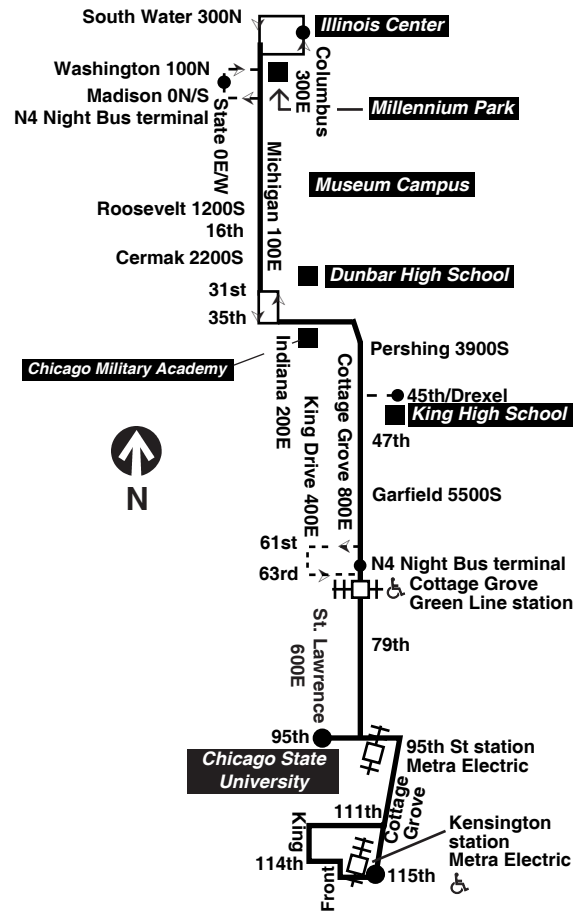

Para obtener mayor información, en Español, llame al Centro de Información: 312-836-7000.

Chicago Transit Authority

Cottage Grove

Effective December 20, 2020

Additional service may be provided on school days, September through June

N4 Night Owl Service
Washington/State to 63rd

Monday thru Friday

Northbound

Leave 115th/Cottage Grove	Leave 95th/St. Lawrence	79th/Cottage Grove	63rd/Cottage Grove	35th/King Drive	16th/Michigan	Arrive Columbus/South Water
----	----	----	3:22am	3:39am	3:48am	4:03N
----	----	----	3:52	4:09	4:18	4:33N
----	----	----	4:20	4:37	4:46	4:56
----	4:14am	4:25am	4:34	4:50	5:00	5:10
----	4:27	4:38	4:47	5:03	5:13	5:23
----	4:40	4:51	5:00	5:17	5:27	5:37
----	4:52	5:03	5:12	5:31	5:41	5:53
----	5:03	5:14	5:23	5:42	5:53	6:05
5:04am	----	5:24	5:33	5:52	6:03	6:15
----	5:23	5:34	5:43	6:02	6:13	6:25
----	5:31	5:42	5:52	6:11	6:22	6:34
----	5:31	5:51	6:00	6:21	6:32	6:45
----	5:47	5:59	6:10	6:31	6:43	6:56
----	5:56	6:08	6:18	6:41	6:53	7:07
5:55	----	6:16	6:26	6:49	7:02	7:15
----	6:11	6:23	6:34	6:56	7:09	7:23
----	6:18	6:30	6:41	7:03	7:16	7:30
6:16	----	6:37	6:48	7:10	7:23	7:37
----	6:32	6:44	6:55	7:17	7:30	7:44
----	6:40	6:52	7:04	7:27	7:40	7:54
----	6:46	6:59	7:11	7:35	7:48	8:03
6:42	----	7:05	7:17	7:41	7:54	8:09
----	6:58	7:12	7:25	7:49	8:03	8:19
6:54	----	7:18	7:31	7:55	8:09	8:25
----	7:10	7:24	7:37	8:01	8:15	8:31
----	7:16	7:30	7:42	8:07	8:20	8:36
----	7:22	7:36	7:48	8:13	8:26	8:42
7:18	----	7:42	7:54	8:19	8:32	8:48
----	7:34	7:48	8:00	8:25	8:38	8:54
7:38	----	7:41	7:55	8:07	8:32	8:45
----	7:38	8:02	8:15	8:39	8:53	9:09