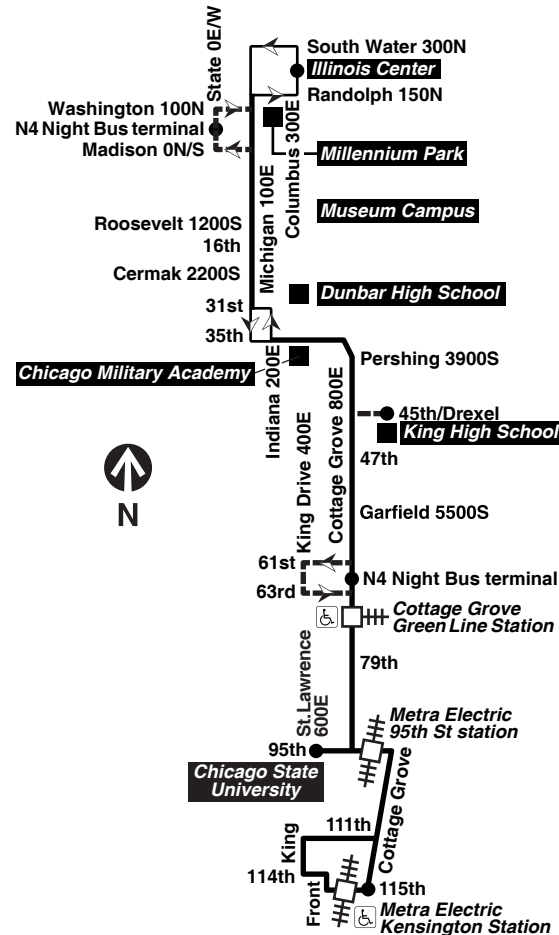

N4 Night Owl Service
Washington/State to 63rd

Monday thru Friday

4 Cottage Grove

Northbound

Leave 115th/ Cottage Grove	Leave 95th/St. Lawrence	79th/ Cottage Grove	63rd/ Cottage Grove	35th/ King Drive	16th/ Michigan	Arrive Columbus/ South Water
----	----	----	3:22am	3:39am	3:48am	4:03N
----	----	----	3:52	4:09	4:18	4:33N
----	----	----	4:20	4:37	4:46	4:56
----	4:14am	4:25am	4:34	4:50	5:00	5:10
----	4:27	4:38	4:47	5:03	5:13	5:23
----	4:40	4:51	5:00	5:17	5:27	5:37
----	4:52	5:03	5:12	5:31	5:41	5:53
----	5:03	5:14	5:23	5:42	5:53	6:05
5:04am	----	5:24	5:33	5:52	6:03	6:15
----	5:23	5:34	5:43	6:02	6:13	6:25
----	5:31	5:42	5:52	6:11	6:22	6:34
5:31	----	5:51	6:00	6:21	6:32	6:45
----	5:47	5:59	6:10	6:31	6:43	6:56
----	5:56	6:08	6:18	6:41	6:53	7:07
5:55	----	6:16	6:26	6:49	7:02	7:15
----	6:11	6:23	6:34	6:56	7:09	7:23
----	6:18	6:30	6:41	7:03	7:16	7:30
6:16	----	6:37	6:48	7:10	7:23	7:37
----	6:32	6:44	6:55	7:17	7:30	7:44
----	6:40	6:52	7:04	7:27	7:40	7:54
----	6:46	6:59	7:11	7:35	7:48	8:03
6:42	----	7:05	7:17	7:41	7:54	8:09
----	6:58	7:12	7:25	7:49	8:03	8:19
6:54	----	7:18	7:31	7:55	8:09	8:25
----	7:10	7:24	7:37	8:01	8:15	8:31
----	7:16	7:30	7:42	8:07	8:20	8:36
----	7:22	7:36	7:48	8:13	8:26	8:42
7:18	----	7:42	7:54	8:19	8:32	8:48
----	7:34	7:48	8:00	8:25	8:38	8:54
----	7:41	7:55	8:07	8:32	8:45	9:01
7:38	----	8:02	8:15	8:39	8:53	9:09

N - N4 continues to Washington/State arriving at time shown
am light face pm bold face

Southbound

Leave Columbus/ South Water	16th/ Michigan	35th/ King Drive	63rd/ Cottage Grove	79th/ Cottage Grove	Arrive 95th/St. Lawrence	Arrive 115th/ Cottage Grove
3:10N	3:19am	3:28am	3:43am	----	----	----
3:40N	3:49	3:5				