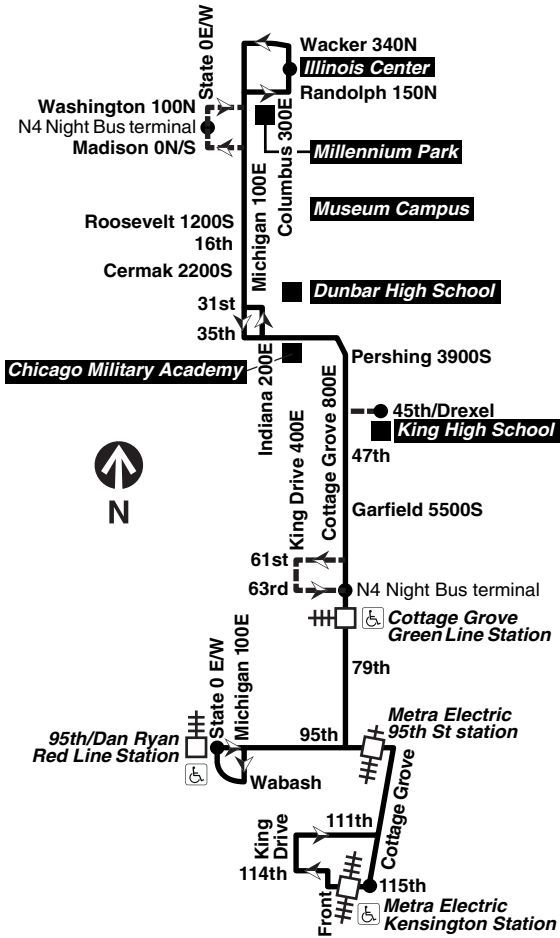

Leave 45th/Drexel	35th/King Drive	16th/Michigan	Arrive Columbus/South Water
2:15W 3:25M	2:24pm 3:34	2:37pm 3:48	2:53pm 4:04

Southbound

Leave 45th/Drexel	47th/Cottage Grove	63rd/Cottage Grove	79th/Cottage Grove	Arrive 95th/St. Lawrence
2:15W 3:25M	2:19pm 3:29	2:33pm 3:44	2:46pm 3:57	3:05pm 4:16

N4 Night Owl Service Washington/State to 63rd

transitchicago.com

Monday thru Friday

Northbound

Leave 115th/Cottage Grove	Leave 95th/Cottage Grove	79th/Cottage Grove	63rd/Cottage Grove	35th/King Drive	16th/Michigan	Arrive Columbus/Wacker
----	----	----	3:22N	3:39am	3:48am	4:03W
----	----	----	3:52N	4:09	4:18	4:33W
----	----	----	4:20	4:37	4:46	4:56
----	4:16am	4:25am	4:34	4:50	5:00	5:10
----	4:29	4:38	4:47	5:03	5:13	5:23
----	4:42	4:51	5:00	5:17	5:27	5:37
----	4:54	5:03	5:12	5:31	5:41	5:53
----	5:05	5:14	5:23	5:42	5:53	6:05
5:04am	5:15	5:24	5:33	5:52	6:03	6:15
----	5:25	5:34	5:43	6:02	6:13	6:25
----	5:33	5:42	5:52	6:11	6:22	6:34
5:31	5:42	5:51	6:00	6:21	6:32	6:45
----	5:50	5:59	6:10	6:31	6:43	6:56
----	5:58	6:08	6:18	6:41	6:53	7:07
5:55	6:06	6:16	6:26	6:49	7:02	7:15
----	6:14	6:23	6:34	6:56	7:09	7:23
----	6:21	6:30	6:41	7:03	7:16	7:30
----	6:28	6:37	6:48	7:10	7:23	7:37
6:23	6:35	6:44	6:55	7:17	7:30	7:44
----	6:42	6:52	7:04	7:27	7:40	7:54
----	6:49	6:59	7:11	7:35	7:48	8:03
6:42	6:55	7:05	7:17	7:41	7:54	8:09
----	7:01	7:12	7:25	7:49	8:03	8:19
----	7:07	7:18	7:31	7:55	8:09	8:25
7:00	7:13	7:24	7:37	8:01	8:15	8:31
----	7:19	7:30	7:42	8:07	8:20	8:36
----	7:25	7:36	7:48	8:13	8:26	8:42
7:18	7:31	7:42	7:54	8:19	8:32	8:48
----	7:37	7:48	8:00	8:25	8:38	8:54
----	7:44	7:55	8:07	8:32	8:45	9:01
7:38	7:51	8:02	8:15	8:39	8:53	9:09