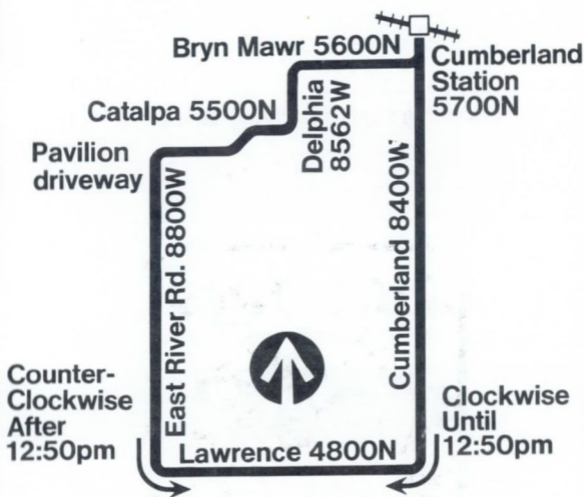

69

Cumberland/ East River

Chicago Transit Authority

For more information call the RTA
Travel Information Center
in Chicago 836-7000
suburbs 800-972-7000 toll-free

Open every day of the year from 5AM until 1AM next day.

Mon-Fri only

	Leave Cumberland station	Leave Lawrence E. River Rd	Arrive Cumberland station
Operates clockwise around loop	6:00a	6:06a	6:16a
	then every 20 minutes at		
	:00	:06	:16
	:20	:26	:36
	:40	:46	:56
		until	
	12:40p	12:46p	12:56p
Operates counter- clockwise around loop	1:00	1:08	1:15
	then every 20 minutes at		
	:00	:08	:15
	:20	:28	:35
	:40	:48	:55
		until	
	7:00	7:08	7:15