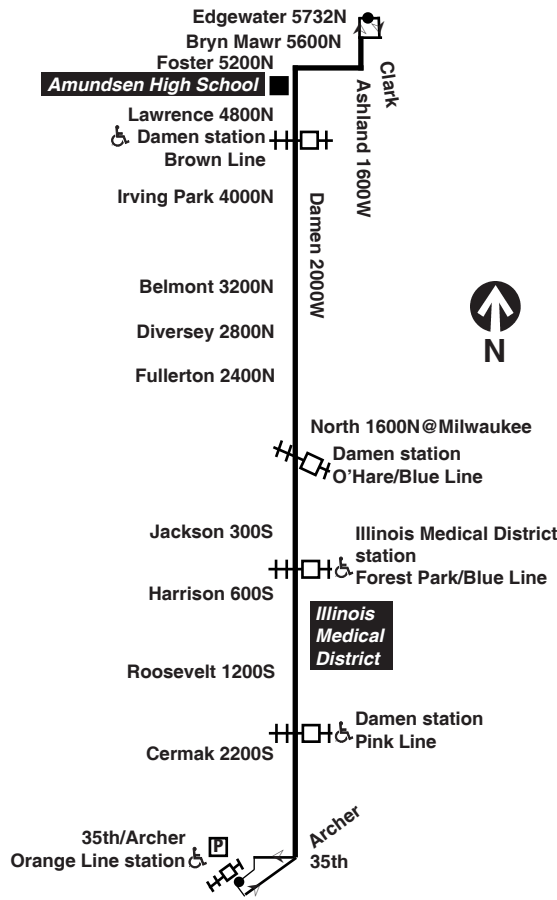

CTA Bike & Ride

Bicycle racks are available on the front exteriors of CTA buses. Bicycles can be placed on bicycle racks during normal hours of operation for each route. Racks accommodate two (2) bicycles at a time. Bicycles are also permitted on CTA trains during certain hours.

Please Stand Up &

for Seniors and People with Disabilities

Federal law requires priority seating be designated for seniors and people with disabilities.

The schedules and other information in this timetable are subject to change. CTA does not assume responsibility for errors in timetables, nor for inconvenience or damage resulting from delayed trains or buses due to weather, traffic conditions, etc.

Supplementary service may be provided over portions of this route in addition to the trips shown. Please check destination signs and announcements when boarding buses.

CTA operating costs are funded in part through the Regional Transportation Authority, by the federal and state governments, and the City of Chicago and County of Cook.

For more information call the RTA Travel Information Center in Chicago: 312-836-7000. Open 6am until 7pm, Monday thru Saturday.

Para obtener mayor información, en Español, llame al Centro de Información: 312-836-7000.

Chicago Transit Authority

Damen

Effective June 14, 2020

Additional service may be provided on school days, September through June

Monday thru Friday 50 Damen

Southbound

Leave Ashland/Clark	Damen/Irving Park	Damen/North	Damen/Jackson	Damen/Cermak	Arrive 35th/Archer Orange Line Station
4:30am	4:43am	4:57am	5:08am	5:18am	5:27am
4:50	5:03	5:17	5:28	5:38	5:47
5:05	5:18	5:32	5:43	5:53	6:02
5:17	5:30	5:44	5:55	6:05	6:14
5:32F	5:40	5:54	6:05	6:15	6:24
5:36	5:49	6:03	6:14	6:24	6:33
5:47F	5:55	6:09	6:21	6:30	6:39
5:52F	6:00	6:15	6:27	6:37	6:46
5:51	6:05	6:20	6:32	6:42	6:51
6:02F	6:11	6:26	6:38	6:48	6:57
6:09F	6:18	6:33	6:46	6:56	7:05
6:10	6:25	6:40	6:54	7:04	7:13
6:23F	6:32	6:49	7:02	7:12	7:21
6:24	6:39	6:56	7:10	7:20	7:29
6:37F	6:46	7:03	7:17	7:27	7:36
6:38	6:54	7:11	7:26	7:36	7:45
6:51F	7:01	7:19	7:34	7:44	7:53
6:52	7:08	7:27	7:42	7:52	8:01
7:05F	7:15	7:34	7:50	8:00	8:09
7:06	7:23	7:43	7:59	8:09	8:18
7:13	7:30	7:50	8:06	8:17	8:26
7:20	7:38	7:58	8:15	8:26	8:35
7:30	7:48	8:09	8:26	8:37	8:46
7:40	7:58	8:19	8:36	8:47	8:56

then every 12 to 17 minutes until

11:35	11:51	12:08pm	12:23pm	12:35pm	12:46pm
11:52	12:08pm	12:25	12:40	12:52	1:03
12:09pm	12:25	12:42	12:57	1:09	1:20
12:26	12:42	12:59	1:14	1:26	1:37
12:43	12:59	1:16	1:31	1:43	1:54
1:00	1:16	1:33	1:48	2:00	2:11
1:12	1:29	1:47	2:03	2:15	2:26
1:25	1:42	2:00	2:16	2:28	2:39
1:37	1:54	2:12	2:28	2:40	2:51
1:47	2:05	2:24	2:39	2:52	3:03
2:04F	2:15	2:34	2:50	3:03	3:14
2:07	2:25	2:44	3:00	3:13	3:24
2:24F	2:36	2:55	3:11	3:25	3:36
2:27	2:46	3:05	3:21	3:35	3:46
2:37	2:56	3:16	3:32	3:45	3:56
2:54F	3:06	3:26	3:43	3:57	4:08
2:54	3:14	3:34	3:51	4:05	4:16
3:10F	3:22	3:42	3:59	4:13	4:24
3:14	3:34	3:54	4:11	4:25	4:36
3:27	3:47	4:08	4:24	4:38	4:49
3:41	4:01	4:21	4:38	4:52	5:03
3:54	4:14	4:35	4:51	5:05	5:16
4:08	4:27	4:47	5:04	5:17	5:28
4:21	4:40	5:00	5:16	5:29	5:40
4:35	4:54	5:13	5:29	5:42	5:53
4:49	5:08	5:27	5:43	5:55	6:06
5:03	5:22	5:41	5:56	6:09	6:19
5:18	5:36	5:55	6:10	6:22	6:32
5:34	5:52	6:25	6:41	6:52	7:03
5:50	6:07	6:26	6:41	6:52	7:03
6:06	6:24	6:42	6:57	7:08	7:18
6:24	6:40	6:58	7:12	7:22	7:33
6:43	6:59	7:17	7:31	7:41	7:52
7:03	7:19	7:36	7:50	8:00	8:11
7:23	7:39	7:56	8:10	8:19	8:30
7:43	7:58	8:14	8:28	8:37	8:47
8:03	8:18	8:34	8:47	8:56	9:06
8:23	8:38	8:54	9:07	9:15	9:25
8:43	8:57	9:12	9:24	9:32	9:42
9:03	9:17	9:32	9:44	9:52	10:02
9:23	9:37	9:52	10:04	10:12	10:22
9:43	9:57	10:12	10:24	10:32	10:42
10:04	10:18	10:33	10:45	10:53	11:03

am light face pm bold face

Northbound