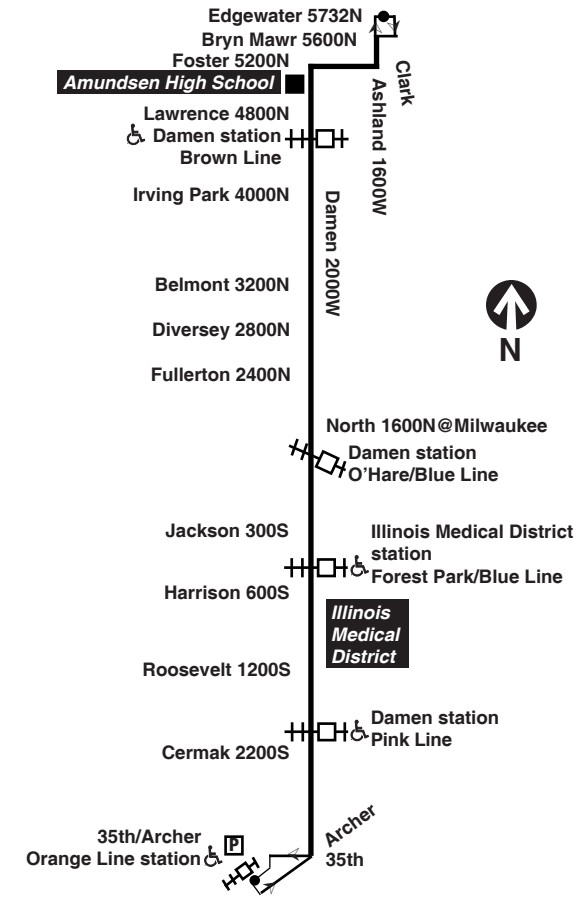

Federal law requires priority seating be designated for seniors and people with disabilities. **Please stand up** and yield these seats when needed for qualifying riders or when asked.

Schedules and other info in this timetable are subject to change. CTA does not assume responsibility for errors in timetables nor for inconvenience or damage resulting from delays.

Pay close attention to destination signs and announcements when boarding: added service may sometimes be provided over portions of this or any bus route and some trips can end before the furthest terminal on a line depending on service needs or time of day.

Bicycle racks are installed on the front of all CTA buses and are allowed on CTA trains during certain hours. See our [Bike & Ride brochure](#) or webpage for help on how to use racks and more.

Know before you go: Get alerts from us by text or e-mail about planned service changes every week or instant alerts for unplanned reroutes and disruptions. Sign up for CTA Updates today at transitchicago.com/updates.

For more travel information, use the Ventra app or call the RTA Travel Information Center at 312-836-7000. *Para obtener mayor información, en Español, llame al Centro de Información a 312-836-7000.*

Chicago Transit Authority

50 Damen

Effective Jan. 8, 2023

All CTA buses are accessible

transitchicago.com/bus/50

Monday thru Friday

#50 Damen

Southbound

LV Ashland/Clark	Damen/ Irving Park	Damen/ North	Damen/ Jackson	Damen/ Cermak	AR 35th/ Archer Orange Ln
4:30a	4:43a	4:57a	5:08a	5:18a	5:27a
4:47	5:01	5:14	5:26	5:35	5:44
5:05	5:18	5:32	5:43	5:53	6:02
5:22	5:36	5:49	6:01	6:10	6:19
5:39	5:53	6:07	6:18	6:28	6:37
5:53	6:07	6:22	6:34	6:44	6:53
-----	-----	-----	6:43S	6:53	7:02
6:07	6:22	6:37	6:50	7:00	7:09
-----	-----	-----	6:57S	7:07	7:16
6:19	6:35	6:51	7:05	7:15	7:24
6:31	6:47	7:04	7:18	7:28	7:37
6:43	6:59	7:17	7:32	7:43	7:52
6:55	7:12	7:31	7:47	7:57	8:06
7:10	7:27	7:47	8:03	8:14	8:23
7:28	7:46	8:07	8:24	8:35	8:44
7:48	8:06	8:27	8:44	8:55	9:04
8:08	8:26	8:47	9:04	9:15	9:24
8:28	8:45	9:05	9:21	9:32	9:42
8:48	9:04	9:22	9:37	9:48	9:58
9:08	9:24	9:40	9:54	10:06	10:16
9:28	9:44	10:00	10:14	10:26	10:36
9:47	10:03	10:20	10:34	10:45	10:55
10:07	10:23	10:39	10:53	11:05	11:15
10:26	10:42	10:59	11:13	11:25	11:35
10:46	11:02	11:19	11:34	11:46	11:56
11:05	11:21	11:38	11:53	12:05p	12:16p
11:25	11:41	11:58	12:13p	12:25	12:36
11:45	12:01p	12:18p	12:33	12:45	12:56
12:05p	12:21	12:38	12:53	1:05	1:16
12:25	12:41	12:58	1:13	1:25	1:36
-----	-----	1:16DC	1:17	1:29	1:39
-----	-----	1:26DC	1:27	1:39	1:49
12:44	1:00	1:18	1:33	1:45	1:55
1:04	1:20	1:37	1:52	2:04	2:15
1:20	1:37	1:55	2:11	2:23	2:34
1:37	1:54	2:12	2:28	2:40	2:51
1:53	2:11	2:30	2:46	2:59	3:09
2:07	2:25	2:44	3:00	3:13	3:24
2:21	2:40	2:59	3:15	3:29	3:40
2:34	2:53	3:13	3:29	3:43	3:54
-----	-----	3:31DB	3:32	3:45	3:56
-----	-----	3:41DB	3:42	3:56	4:07
2:48	3:08	3:28	3:45	3:59	4:10
3:10FS	3:22	3:42	3:59	4:13	4:24
3:15FN	3:27	3:47	4:04	4:18	4:29
3:16	3:36	3:56	4:13	4:27	4:38
3:30	3:50	4:10	4:27	4:41	4:52
3:44	4:04	4:25	4:41	4:55	5:06
3:59	4:19	4:40	4:56	5:10	5:21
4:15	4:34	4:54	5:10	5:23	5:34
4:32	4:51	5:10	5:26	5:39	5:50
4:49	5:08	5:27	5:43	5:55	6:06
5:07	5:25	5:44	6:00	6:12	6:22
5:25	5:43	6:01	6:16	6:28	6:39
5:44	6:01	6:20	6:35	6:46	6:57
6:03	6:21	6:39	6:54	7:05	7:15
6:24	6:40	6:58	7:12	7:22	7:33
6:44	7:01	7:18	7:32	7:43	7:53
7:06	7:22	7:39	7:53	8:03	8:14
7:28	7:44	8:00	8:14	8:23	8:34
7:50	8:06	8:22	8:35	8:44	8:54
8:12	8:27	8:43	8:56	9:05	9:15
8:34	8:49	9:04	9:16	9:24	9:34
8:56	9:10	9:25	9:38	9:45	9:55
9:19	9:33	9:48	10:00	10:08	10:18
9:41	9:55	10:10	10:23	10:30	10:40
10:04	10:18	10:33	10:45	10:53	11:03

Northbound