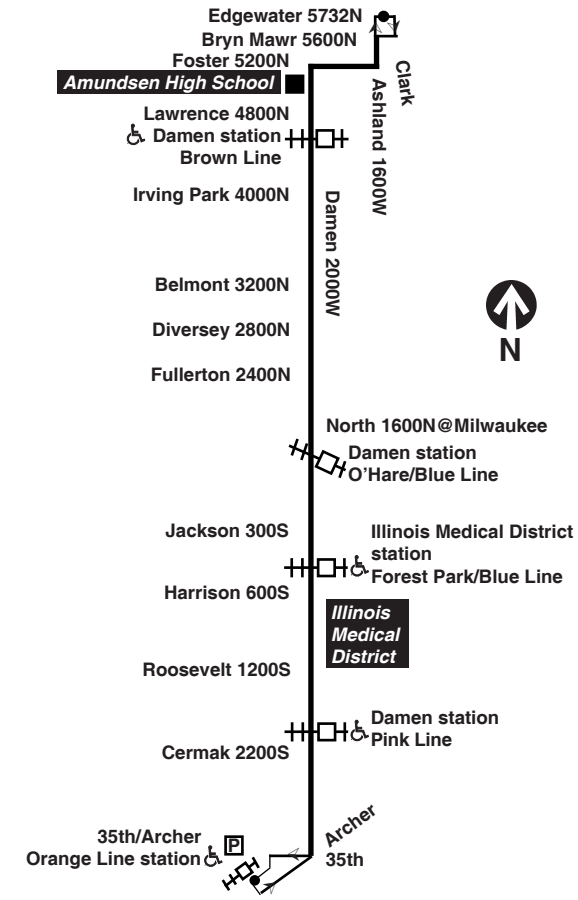

Federal law requires priority seating be designated for seniors and people with disabilities. **Please stand up** and yield these seats when needed for qualifying riders or when asked.

Schedules and other info in this timetable are subject to change. CTA does not assume responsibility for errors in timetables nor for inconvenience or damage resulting from delays.

Pay close attention to destination signs and announcements when boarding: added service may sometimes be provided over portions of this or any bus route and some trips can end before the furthest terminal on a line depending on service needs or time of day.

Bicycle racks are installed on the front of all CTA buses and are allowed on CTA trains during certain hours. See our [Bike & Ride brochure](#) or webpage for help on how to use racks and more.

Know before you go: Get alerts from us by text or e-mail about planned service changes every week or instant alerts for unplanned reroutes and disruptions. Sign up for CTA Updates today at transitchicago.com/updates.

For more travel information, use the Ventra app or call the RTA Travel Information Center at 312-836-7000. *Para obtener mayor información, en Español, llame al Centro de Información a 312-836-7000.*

Chicago Transit Authority

50 Damen

Effective Jun. 4, 2023

Monday thru Friday

#50 Damen

Southbound

LV Ashland/Clark	Damen/ Irving Park	Damen/ North	Damen/ Jackson	Damen/ Cermak	AR 35th/ Archer Orange Ln
4:30a	4:43a	4:57a	5:08a	5:18a	5:27a
4:47	5:01	5:14	5:26	5:35	5:44
5:05	5:18	5:32	5:43	5:53	6:02
5:22	5:36	5:49	6:01	6:10	6:19
5:39	5:53	6:07	6:18	6:28	6:37
5:53	6:07	6:22	6:34	6:44	6:53
6:07	6:22	6:37	6:50	7:00	7:09
6:19	6:35	6:51	7:05	7:15	7:24
6:31	6:47	7:04	7:18	7:28	7:37
6:43	6:59	7:17	7:32	7:43	7:52
6:55	7:12	7:31	7:47	7:57	8:06
7:10	7:27	7:47	8:03	8:14	8:23
7:28	7:46	8:07	8:24	8:35	8:44
7:48	8:06	8:27	8:44	8:55	9:04
8:08	8:26	8:47	9:04	9:15	9:24
8:28	8:45	9:05	9:21	9:32	9:42
8:48	9:04	9:22	9:37	9:48	9:58
9:08	9:24	9:40	9:54	10:06	10:16
9:28	9:44	10:00	10:14	10:26	10:36
9:47	10:03	10:20	10:34	10:45	10:55
10:07	10:23	10:39	10:53	11:05	11:15
10:26	10:42	10:59	11:13	11:25	11:35
10:46	11:02	11:19	11:34	11:46	11:56
11:05	11:21	11:38	11:53	12:05p	12:16p
11:25	11:41	11:58	12:13p	12:25	12:36
11:45	12:01p	12:18p	12:33	12:45	12:56
12:05p	12:21	12:38	12:53	1:05	1:16
12:25	12:41	12:58	1:13	1:25	1:36
12:44	1:00	1:18	1:33	1:45	1:55
1:04	1:20	1:37	1:52	2:04	2:15
1:20	1:37	1:55	2:11	2:23	2:34
1:37	1:54	2:12	2:28	2:40	2:51
1:53	2:11	2:30	2:46	2:59	3:09
2:07	2:25	2:44	3:00	3:13	3:24
2:21	2:40	2:59	3:15	3:29	3:40
2:34	2:53	3:13	3:29	3:43	3:54
2:48	3:08	3:28	3:45	3:59	4:10
3:02	3:22	3:42	3:59	4:13	4:24
3:16	3:36	3:56	4:13	4:27	4:38
3:30	3:50	4:10	4:27	4:41	4:52
3:44	4:04	4:25	4:41	4:55	5:06
3:59	4:19	4:40	4:56	5:10	5:21
4:15	4:34	4:54	5:10	5:23	5:34
4:32	4:51	5:10	5:26	5:39	5:50
4:49	5:08	5:27	5:43	5:55	6:06
5:07	5:25	5:44	6:00	6:12	6:22
5:25	5:43	6:01	6:16	6:28	6:39
5:44	6:01	6:20	6:35	6:46	6:57
6:03	6:21	6:39	6:54	7:05	7:15
6:24	6:40	6:58	7:12	7:22	7:33
6:44	7:01	7:18	7:32	7:43	7:53
7:06	7:22	7:39	7:53	8:03	8:14
7:28	7:44	8:00	8:14	8:23	8:34
7:50	8:06	8:22	8:35	8:44	8:54
8:12	8:27	8:43	8:56	9:05	9:15
8:34	8:49	9:04	9:16	9:24	9:34
8:56	9:10	9:25	9:38	9:45	9:55
9:19	9:33	9:48	10:00	10:08	10:18
9:41	9:55	10:10	10:23	10:30	10:40
10:04	10:18	10:33	10:45	10:53	11:03

Northbound