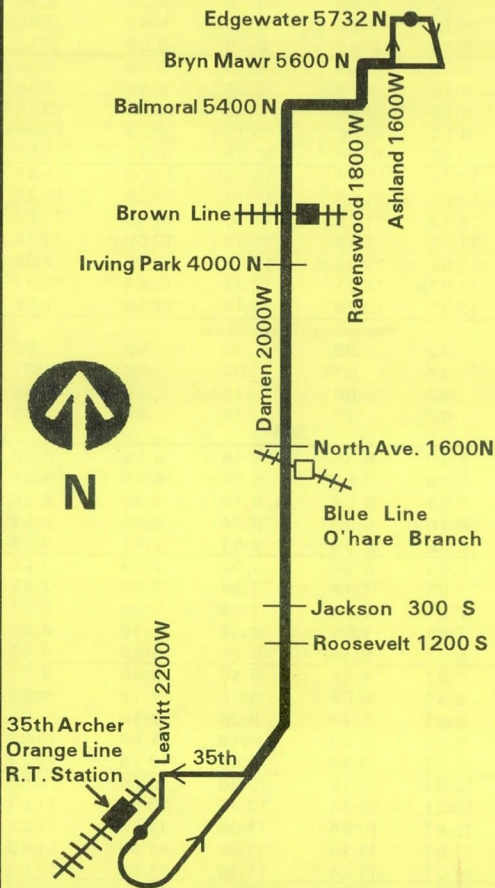

# 50 Damen

For more information call the RTA Travel Information Center at 836-7000  
(In Chicago use area code 312)

Open every day of the year from 5AM until 1AM next day.