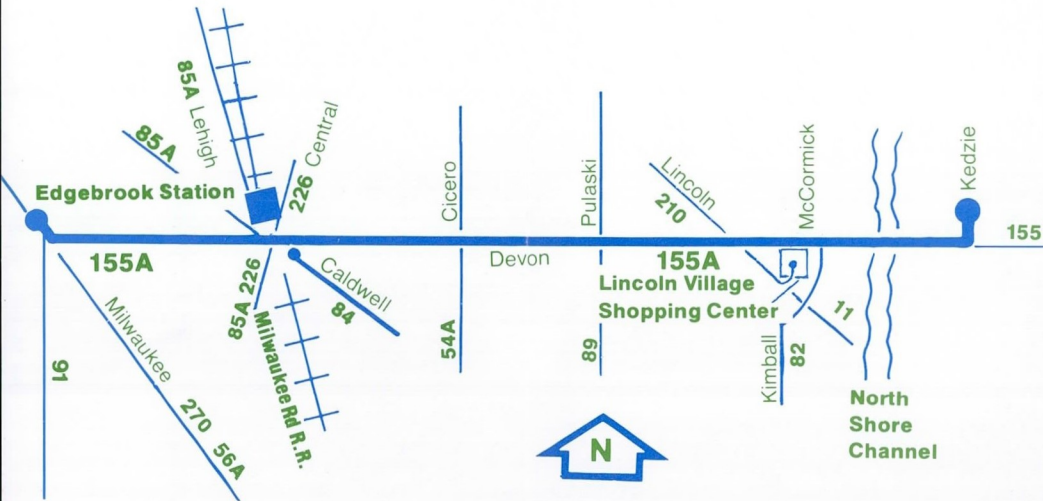

C—Makes connections with southbound #54A North Cicero buses.

Operated by  
**Chicago Transit Authority**  
For lost and found  
information call: 664-7200

## West Devon

Expanded Service  
June 10, 1979

Regional  
Transportation  
Authority

# 155A 155A 155A

RTA Travel Information is  
a 24 hour facility.  
For better service, call during  
the off-peak hours.

In Chicago;  
**836-7000**  
In the suburbs  
toll-free;  
**800-972-7000**