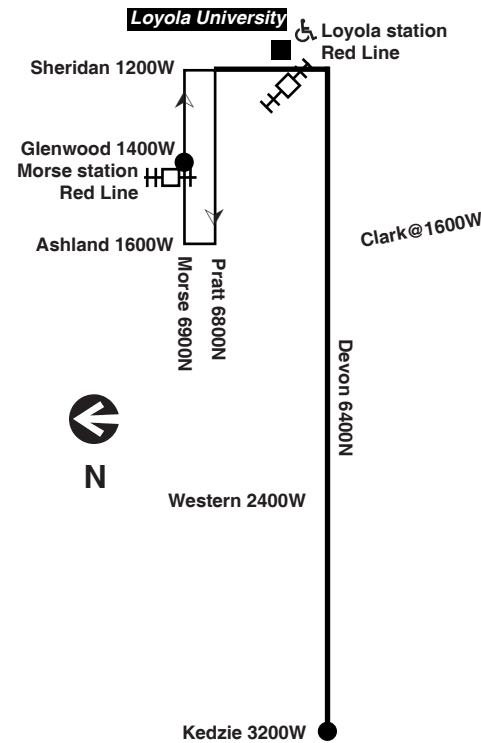

Chicago Transit Authority

155

Devon

Effective December 16, 2012

Monday thru Friday

155 Devon

Eastbound

Leave Devon/Kedzie	Devon/Western	Devon/Clark	Devon/Broadway	Arrive Morse/Red Line
4:45a	4:49a	4:54a	4:56a	5:06a
5:00	5:04	5:09	5:12	5:21
5:16	5:20	5:25	5:27	5:37
5:31	5:36	5:41	5:44	5:53
5:47	5:52	5:57	6:00	6:09
6:02	6:07	6:13	6:16	6:26
6:15	6:20	6:26	6:30	6:39
6:27	6:32	6:38	6:42	6:52
6:39	6:44	6:50	6:54	7:04
6:50	6:55	7:01	7:05	7:15
7:00	7:06	7:12	7:16	7:26
7:09	7:15	7:21	7:25	7:36
7:18	7:24	7:30	7:34	7:45
7:26	7:32	7:39	7:43	7:54
7:34	7:40	7:47	7:51	8:02
7:42	7:48	7:55	7:59	8:10
7:50	7:56	8:03	8:07	8:18
7:58	8:04	8:11	8:15	8:26