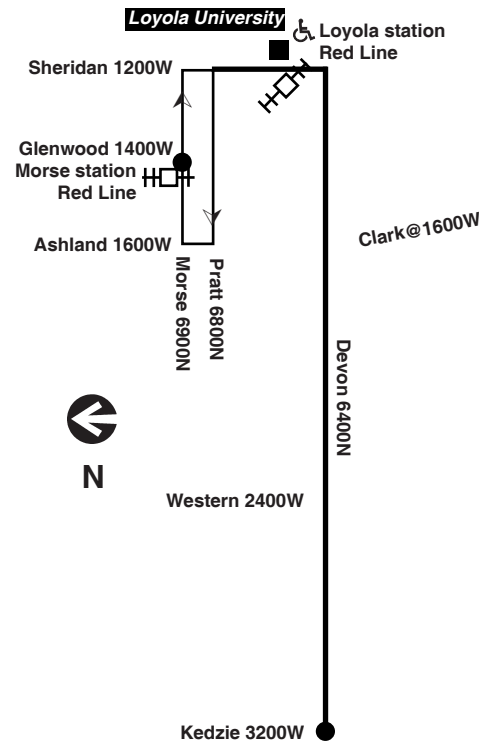

CTA Bike & Ride

Bicycle racks are available on the front exteriors of CTA buses. Bicycles can be placed on bicycle racks during normal hours of operation for each route. Racks accommodate two (2) bicycles at a time. Bicycles are also permitted on CTA trains during certain hours.

Please Stand Up &

for Seniors and People with Disabilities.

Federal law requires priority seating be designated for seniors and people with disabilities.

The schedules and other information in this timetable are subject to change. CTA does not assume responsibility for errors in timetables, nor for inconvenience or damage resulting from delayed trains or buses due to weather, traffic conditions, etc.

Supplementary service may be provided over portions of this route in addition to the trips shown. Please check destination signs and announcements when boarding buses.

CTA operating costs are funded in part through the Regional Transportation Authority, by the federal and state governments, and the City of Chicago and County of Cook.

For more Information call the RTA Travel Information Center in Chicago: 312-836-7000. Open 6am until 7pm, Monday thru Saturday.

Para obtener mayor información, en Español, llame al Centro de Información: 312-836-7000.

Chicago Transit Authority

155

Devon

Effective July 25, 2018

Monday thru Friday

155 Devon

Eastbound

Leave Devon/Kedzie	Devon/Western	Devon/Clark	Devon/Broadway	Arrive Morse/Red Line
4:45am	4:49am	4:54am	4:56am	5:06am
5:00	5:04	5:09	5:12	5:21
5:16	5:20	5:25	5:27	5:37
5:31	5:36	5:41	5:44	5:53
5:47	5:52	5:57	6:00	6:09
6:02	6:07	6:13	6:16	6:26
6:15	6:20	6:26	6:30	6:39
6:27	6:32	6:38	6:42	6:52
6:39	6:44	6:50	6:54	7:04
6:50	6:55	7:01	7:05	7:15
7:00	7:06	7:12	7:16	7:26
7:09	7:15	7:21	7:25	7:36
7:18	7:24	7:30	7:34	7:45
7:26	7:32	7:39	7:43	7:54
7:34	7:40	7:47	7:51	8:02
7:42	7:48	7:55	7:59	8:10
7:50	7:56	8:03	8:07	8:18
7:58	8:04	8:11	8:15	8:26
8:06	8:12	8:19	8:23	8:34
8:14	8:20	8:27	8:31	8:42
8:22	8:28	8:35	8:39	8:50
8:31	8:37	8:44	8:48	8:59
8:40	8:46	8:53	8:57	9:08

then every 10 to 13 minutes until

11:37	11:45	11:52	11:56	12:06pm
11:50	11:57	12:04pm	12:08pm	12:19
12:02pm	12:10pm	12:17	12:21	12:31
12:15	12:22	12:29	12:33	12:44
12:27	12:35	12:42	12:46	12:56
12:40	12:47	12:54	12:58	1:09
12:52	1:00	1:07	1:11	1:21
1:05	1:12	1:19	1:23	1:34
1:17	1:25	1:32	1:36	1:46
1:30	1:37	1:44	1:48	1:59
1:42	1:50	1:57	2:01	2:11
1:55	2:03	2:10	2:14	2:25
2:06	2:14	2:21	2:25	2:36
2:15	2:23	2:30	2:34	2:45
2:25	2:33	2:40	2:44	2:55
2:34	2:42	2:49	2:53	3:04
2:44	2:52	2:59	3:03	3:14
2:53	3:01	3:08	3:12	3:23

then every 8 to 10 minutes until

7:10	7:18	7:24	7:28	7:38
7:21	7:28	7:35	7:38	7:48
7:31	7:39	7:45	7:49	7:59
7:42	7:50	7:56	8:00	8:10
7:54	8:01	8:08	8:11	8:21
8:06	8:13	8:20	8:23	8:33
8:19	8:26	8:33	8:36	8:46
8:33	8:40	8:47	8:50	9:00
8:47	8:54	9:01	9:04	9:14
9:02	9:09	9:15	9:18	9:28
9:17	9:23	9:30	9:33	9:43
9:32	9:38	9:44	9:47	9:57
9:47	9:53	9:59	10:02	10:12
10:04	10:10	10:16	10:19	10:28
10:22	10:27	10:33	10:36	10:46
10:40	10:45	10:50	10:53	11:02
10:58	11:03	11:08	11:11	11:20
11:16	11:20	11:25	11:28	11:38
11:34	11:38	11:43	11:46	11:55
11:57	12:01am	12:05am	12:08am	12:16am
12:20am	12:24	12:28	12:31	12:39

am light face pm bold face

Westbound

Leave Morse Red Line	Devon/Broadway	Devon/Clark	Devon/Western	Arrive Devon/Kedzie
5:10am	5:14am	5:16am	5:21am	5:26am
5:26	5:30	5:32	5:37	5:42
5:42	5:46	5:48	5:53	5:58
5:58	6:02	6:04	6:09	6:14
6:14	6:18	6:20	6:25	6:30
6:30	6:35	6:37	6:43	6:49
6:45	6:50	6:53	6:59	7:05
6:59	7:05	7:07	7:13	7:20
7:12	7:18	7:20	7:26	7:33
7:24	7:30	7:33	7:39	7:46

then every 10 to 12 minutes until

11:20	11:26	11:30	11:37	11:45
11:33	11:39	11:42	11:49	11:57
11:45	11:51	11:55	12:02pm	12:10pm
11:58	12:04pm	12:07pm	12:14	12:22
12:10pm	12:16	12:20	12:27	12:35
12:23	12:29	12:32	12:39	12:47
12:35	12:41	12:45	12:52	1:00
12:48	12:54	12:57	1:04	1:12
1:00	1:06	1:10	1:17	1:25
1:13	1:19	1:22	1:29	1:37
1:25	1:31	1:35	1:42	1:50
1:38	1:44	1:47	1:54	2:02
1:50	1:56	2:00	2:07	2:15
2:03	2:09	2:12	2:19	2:27
2:15	2:21	2:25	2:32	2:40
2:29	2:35	2:39	2:47	2:56
2:40	2:46	2:50	2:58	3:07

then every 8 to 10 minutes until