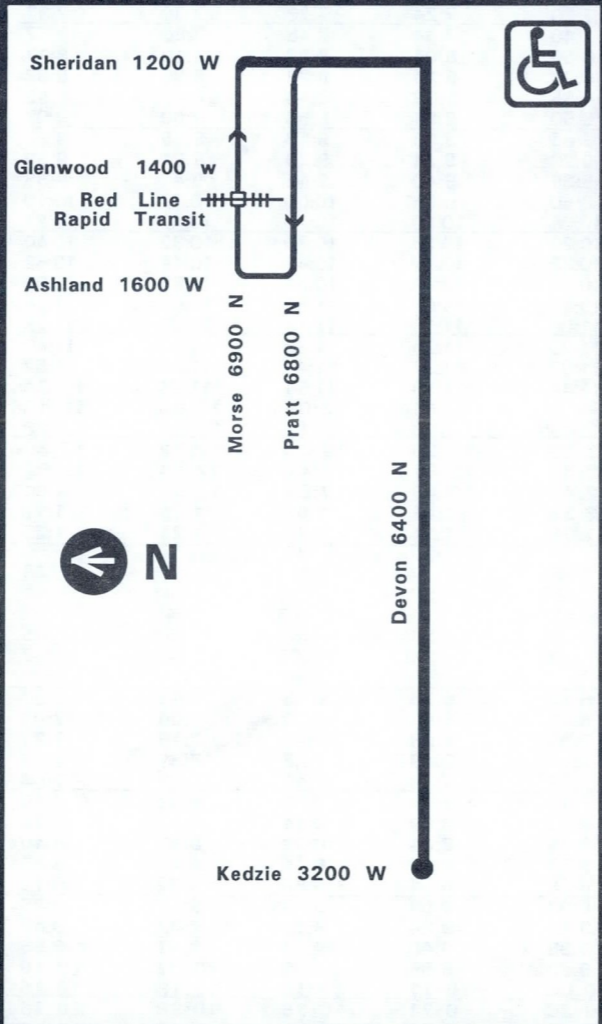

Effective March 10, 1996

155 Devon