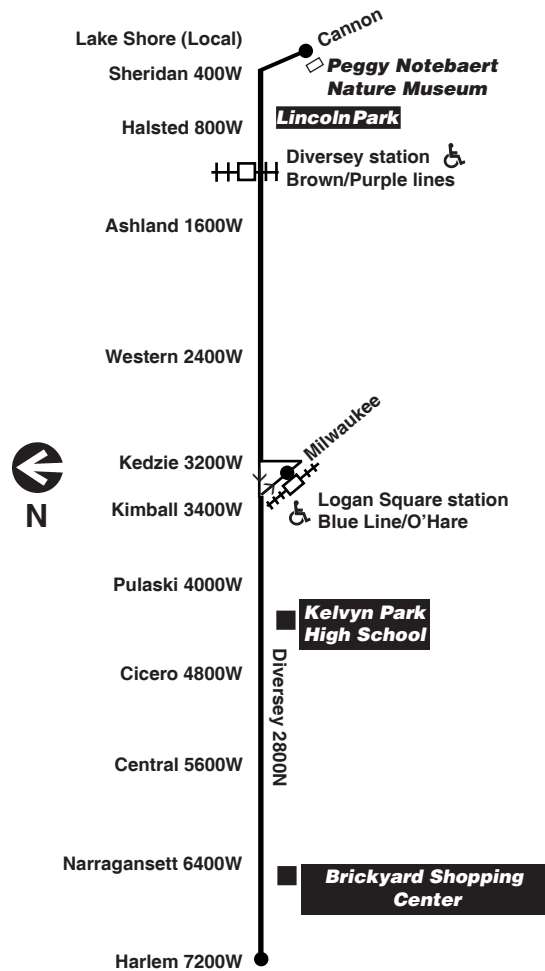

CTA Bike & Ride

Bicycle racks are available on the front exteriors of CTA buses. Bicycles can be placed on bicycle racks during normal hours of operation for each route. Racks accommodate two (2) bicycles at a time. Bicycles are also permitted on CTA trains during certain hours.

Please Stand Up ♿

for Seniors and People with Disabilities

Federal law requires priority seating be designated for seniors and people with disabilities.

The schedules and other information in this timetable are subject to change. CTA does not assume responsibility for errors in timetables, nor for inconvenience or damage resulting from delayed trains or buses due to weather, traffic conditions, etc.

Supplementary service may be provided over portions of this route in addition to the trips shown. Please check destination signs and announcements when boarding buses.

CTA operating costs are funded in part through the Regional Transportation Authority, by the federal and state governments, and the City of Chicago and County of Cook.

For more Information call the RTA Travel Information Center in Chicago: 312-836-7000. Open 5 a.m. until 1 a.m. every day.

Para obtener mayor información, en Español, llame al Centro de Información: 312-836-7000.

Chicago Transit Authority

76 ♿
Diversey

Effective December 20, 2015

Monday thru Friday

Eastbound

Leave Harlem/ Diversey	Central/ Diversey	Pulaski/ Diversey	Logan Square Station	Western/ Diversey	Ashland/ Diversey	Arrive Nature Museum
-----	-----	-----	4:30am	4:35am	4:40am	4:50am
4:30am	4:38am	4:46am	4:51	4:56	5:01	5:11
4:50	4:58	5:06	5:12	5:18	5:23	5:34
5:04	5:13	5:22	5:29	5:35	5:41	5:52
5:15	5:24	5:33	5:40	5:46	5:52	6:03
5:25	5:34	5:43	5:51	5:57	6:03	6:14
5:33	5:42	5:52	6:00	6:06	6:13	6:24
5:41	5:51	6:01	6:09	6:16	6:22	6:34
5:49	5:59	6:10	6:18	6:25	6:32	6:44
then every 4 to 7 minutes until						
7:27	7:37	7:49	7:59	8:07	8:14	8:28
7:35	7:45	7:57	8:07	8:15	8:22	8:36
7:43	7:53	8:05	8:15	8:23	8:30	8:44
7:51	8:01	8:13	8:23	8:31	8:38	8:52
8:01	8:11	8:23	8:33	8:41	8:48	9:02
8:11	8:21	8:33	8:43	8:51	8:58	9:12
8:21	8:31	8:43	8:53	9:01	9:08	9:22
8:32	8:42	8:54	9:04	9:12	9:19	9:33
8:43	8:53	9:05	9:14	9:22	9:29	9:43
8:54	9:04	9:16	9:25	9:33	9:40	9:54
9:07	9:17	9:29	9:37	9:45	9:52	10:06
9:20	9:30	9:42	9:50	9:58	10:05	10:19

12:35pm	12:45pm	12:57pm	1:05pm	1:13pm	1:20pm	1:34pm
12:46	12:56	1:08	1:16	1:24	1:31	1:45
12:56	1:06	1:18	1:26	1:34	1:41	1:55
1:06	1:16	1:28	1:36	1:44	1:51	2:05
1:16	1:26	1:38	1:46	1:54	2:01	2:15
1:26	1:36	1:48	1:56	2:04	2:11	2:25
1:35	1:45	1:57	2:05	2:13	2:20	2:34
1:44	1:54	2:06	2:14	2:22	2:29	2:43
1:59	2:10	2:22	2:31	2:39	2:46	3:00
2:14	2:25	2:37	2:46	2:54	3:01	3:15
2:29	2:40	2:52	3:01	3:09	3:16	3:30
2:44	2:55	3:08	3:17	3:26	3:33	3:47
2:59	3:10	3:23	3:32	3:41	3:48	4:02
3:07	3:18	3:31	3:40	3:49	3:56	4:10
3:22	3:33	3:46	3:55	4:04	4:11	4:25
3:30	3:41	3:54	4:02	4:12	4:19	4:33
3:37	3:48	4:01	4:10	4:19	4:26	4:40
3:52	4:03	4:16	4:24	4:34	4:41	4:55
3:59	4:10	4:23	4:32	4:41	4:48	5:03
4:14	4:25	4:38	4:47	4:56	5:03	5:18

5:20	5:31	5:44	5:52	6:02	6:09	6:24
5:31	5:42	5:55	6:03	6:13	6:20	6:35
5:43	5:54	6:07	6:15	6:25	6:32	6:47
5:58	6:09	6:22	6:30	6:40	6:47	7:02
6:14	6:25	6:37	6:45	6:55	7:02	7:16
6:34	6:44	6:55	7:03	7:12	7:18	7:32
6:53	7:03	7:14	7:22	7:30	7:36	7:49

8:53	9:02	9:12	9:19	9:26	9:32	9:43
9:14	9:23	9:33	9:39	9:46	9:52	10:03
9:35	9:43	9:52	9:58	10:04	10:10	10:20
9:57	10:05	10:14	10:20	10:25	10:31	10:41
10:20	10:28	10:36	10:41	10:46	10:51	11:01
10:43	10:51	10:59	11:04	-----	-----	-----
11:03	11:11	11:19	11:24	-----	-----	-----

am light face pm bold face

76 Diversey

Westbound