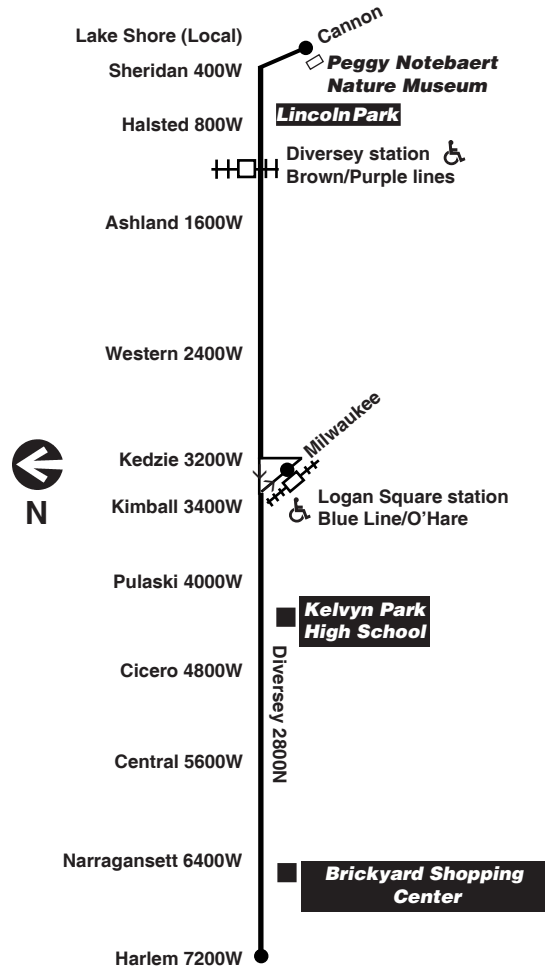

CTA Bike & Ride

Bicycle racks are available on the front exteriors of CTA buses. Bicycles can be placed on bicycle racks during normal hours of operation for each route. Racks accommodate two (2) bicycles at a time. Bicycles are also permitted on CTA trains during certain hours.

Please Stand Up ♿

for Seniors and People with Disabilities

Federal law requires priority seating be designated for seniors and people with disabilities.

The schedules and other information in this timetable are subject to change. CTA does not assume responsibility for errors in timetables, nor for inconvenience or damage resulting from delayed trains or buses due to weather, traffic conditions, etc.

Supplementary service may be provided over portions of this route in addition to the trips shown. Please check destination signs and announcements when boarding buses.

CTA operating costs are funded in part through the Regional Transportation Authority, by the federal and state governments, and the City of Chicago and County of Cook.

For more Information call the RTA Travel Information Center in Chicago: 312-836-7000. Open 5 a.m. until 1 a.m. every day.

Para obtener mayor información, en Español, llame al Centro de Información: 312-836-7000.

Chicago Transit Authority

76 ♿
Diversey

Effective September 4, 2016

Monday thru Friday

76 Diversey

Eastbound

Leave	Central/ Diversey	Pulaski/ Diversey	Logan Square Station	Western/ Diversey	Ashland/ Diversey	Arrive Nature Museum
4:30am	4:38am	4:46am	4:51	4:56	5:01	5:11
4:50	4:58	5:06	5:12	5:18	5:23	5:34
5:04	5:13	5:22	5:29	5:35	5:41	5:52
5:15	5:24	5:33	5:40	5:46	5:52	6:03
5:25	5:34	5:43	5:51	5:57	6:03	6:14
5:33	5:42	5:52	6:00	6:06	6:13	6:24
5:41	5:51	6:01	6:09	6:16	6:22	6:34
5:49	5:59	6:10	6:18	6:25	6:32	6:44

then every 4 to 7 minutes until

7:27	7:37	7:49	7:59	8:07	8:14	8:28
7:35	7:45	7:57	8:07	8:15	8:22	8:36
7:43	7:53	8:05	8:15	8:23	8:30	8:44
7:51	8:01	8:13	8:23	8:31	8:38	8:52
8:01	8:11	8:23	8:33	8:41	8:48	9:02
8:11	8:21	8:33	8:43	8:51	8:58	9:12
8:21	8:31	8:43	8:53	9:01	9:08	9:22
8:32	8:42	8:54	9:04	9:12	9:19	9:33
8:43	8:53	9:05	9:14	9:22	9:29	9:43
8:54	9:04	9:16	9:25	9:33	9:40	9:54
9:07	9:17	9:29	9:37	9:45	9:52	10:06
9:20	9:30	9:42	9:50	9:58	10:05	10:19

then every 15 minutes until

12:35pm	12:45pm	12:57pm	1:05pm	1:13pm	1:20pm	1:34pm
12:46	12:56	1:08	1:16	1:24	1:31	1:45
12:56	1:06	1:18	1:26	1:34	1:41	1:55
1:06	1:16	1:28	1:36	1:44	1:51	2:05
1:16	1:26	1:38	1:46	1:54	2:01	2:15
1:26	1:36	1:48	1:56	2:04	2:11	2:25
1:35	1:45	1:57	2:05	2:13	2:20	2:34
1:44	1:54	2:06	2:14	2:22	2:29	2:43
1:59	2:10	2:22	2:31	2:39	2:46	3:00
2:14	2:25	2:37	2:46	2:54	3:01	3:15
2:29	2:40	2:52	3:01	3:09	3:16	3:30
2:44	2:55	3:08	3:17	3:26	3:33	3:47
2:59	3:10	3:23	3:32	3:41	3:48	4:02
3:07	3:18	3:31	3:40	3:49	3:56	4:10
3:22	3:33	3:46	3:55	4:04	4:11	4:25
3:30	3:41	3:54	4:02	4:12	4:19	4:33
3:37	3:48	4:01	4:10	4:19	4:26	4:40
3:52	4:03	4:16	4:24	4:34	4:41	4:55
3:59	4:10	4:23	4:32	4:41	4:48	5:03
4:14	4:25	4:38	4:47	4:56	5:03	5:18

then every 9 to 10 minutes until

5:20	5:31	5:44	5:52	6:02	6:09	6:24
5:31	5:42	5:55	6:03	6:13	6:20	6:35
5:43	5:54	6:07	6:15	6:25	6:32	6:47
5:58	6:09	6:22	6:30	6:40	6:47	7:02
6:14	6:25	6:37	6:45	6:55	7:02	7:16
6:34	6:44	6:55	7:03	7:12	7:18	7:32
6:53	7:03	7:14	7:22	7:30	7:36	7:49

then every 20 minutes until

8:33	8:42	8:52	8:59	9:06	9:12	9:23
8:53	9:02	9:12	9:19	9:26	9:32	9:43
9:14	9:23	9:33	9:39	9:46	9:52	10:03
9:35	9:43	9:52	9:58	10:04	10:10	10:20
9:57	10:05	10:14	10:20	10:25	10:31	10:41
10:20	10:28	10:36	10:41	10:46	10:51	11:01
10:43	10:51	10:59	11:04	-----	-----	-----
11:03	11:11	11:19	11:24	-----	-----	-----

am light face pm bold face

Westbound

then every 15 minutes until

1:29pm	1:44pm	1:51pm	1:59pm	2:09pm	2:22pm	2:33pm
1:42	1:57	2:04	2:12	2:22	2:35	2:46
1:53	2:08	2:15	2:23	2:33	2:46	2:57

then every 7 to 10 minutes until