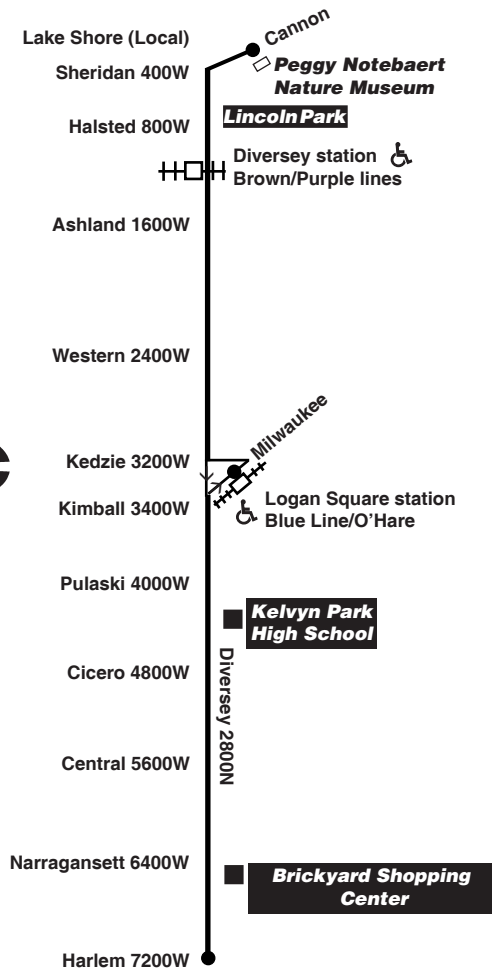

CTA Bike & Ride

Bicycle racks are available on the front exteriors of CTA buses. Bicycles can be placed on bicycle racks during normal hours of operation for each route. Racks accommodate two (2) bicycles at a time. Bicycles are also permitted on CTA trains during certain hours.

Please Stand Up

for Seniors and People with Disabilities
Federal law requires priority seating be designated for seniors and people with disabilities.

The schedules and other information in this timetable are subject to change. CTA does not assume responsibility for errors in timetables, nor for inconvenience or damage resulting from delayed trains or buses due to weather, traffic conditions, etc.

Supplementary service may be provided over portions of this route in addition to the trips shown. Please check destination signs and announcements when boarding buses.

CTA operating costs are funded in part through the Regional Transportation Authority, by the federal and state governments, and the City of Chicago and County of Cook.

For more Information call the RTA Travel Information Center in Chicago: 312-836-7000. Open 6am until 7pm every day.

Para obtener mayor información, en Español, llame al Centro de Información: 312-836-7000.

Chicago Transit Authority

76
Diversey

Effective June 17, 2018

Monday thru Friday

Eastbound

Leave Diversey/Harlem	Diversey/Central	Diversey/Pulaski	Logan Square Station	Diversey/Western	Diversey/Ashland	Arrive Nature Museum
4:30am	4:38am	4:46am	4:51	4:56	5:01	5:11
4:50	4:58	5:06	5:12	5:18	5:23	5:34
5:04	5:13	5:22	5:29	5:35	5:41	5:52
5:15	5:24	5:33	5:40	5:46	5:52	6:03
5:25	5:34	5:43	5:51	5:57	6:03	6:14
5:33	5:42	5:52	6:00	6:06	6:13	6:24
5:41	5:51	6:01	6:09	6:16	6:22	6:34
5:49	5:59	6:10	6:18	6:25	6:32	6:44

then every 5 to 7 minutes until

7:49	7:59	8:11	8:21	8:29	8:36	8:50
7:58	8:08	8:20	8:30	8:38	8:45	8:59
8:09	8:19	8:31	8:41	8:49	8:56	9:10
8:20	8:30	8:42	8:52	9:00	9:07	9:21
8:31	8:41	8:53	9:03	9:11	9:18	9:32
8:43	8:53	9:05	9:14	9:22	9:29	9:43
8:55	9:05	9:17	9:25	9:33	9:40	9:54
9:07	9:17	9:29	9:37	9:45	9:52	10:06
9:20	9:30	9:42	9:50	9:58	10:05	10:19

then every 15 minutes until

12:35pm	12:45pm	12:57pm	1:05pm	1:13pm	1:20pm	1:34pm
12:46	12:56	1:08	1:16	1:24	1:31	1:45
12:56	1:06	1:18	1:26	1:34	1:41	1:55
1:06	1:16	1:28	1:36	1:44	1:51	2:05
1:16	1:26	1:38	1:46	1:54	2:01	2:15
1:26	1:36	1:48	1:56	2:04	2:11	2:25
1:35	1:45	1:57	2:05	2:13	2:20	2:34
1:44	1:54	2:06	2:14	2:22	2:29	2:43
1:59	2:10	2:22	2:31	2:39	2:46	3:00
2:14	2:25	2:37	2:46	2:54	3:01	3:15
2:29	2:40	2:52	3:01	3:09	3:16	3:30
2:44	2:55	3:08	3:17	3:26	3:33	3:47
2:59	3:10	3:23	3:32	3:41	3:48	4:02
3:07	3:18	3:31	3:40	3:49	3:56	4:10
3:22	3:33	3:46	3:55	4:04	4:11	4:25
3:30	3:41	3:54	4:02	4:12	4:19	4:33
3:37	3:48	4:01	4:10	4:19	4:26	4:40
3:52	4:03	4:16	4:24	4:34	4:41	4:55
3:59	4:10	4:23	4:32	4:41	4:48	5:03
4:14	4:25	4:38	4:47	4:56	5:03	5:18
4:23	4:34	4:47	4:55	5:05	5:12	5:27
4:32	4:43	4:56	5:04	5:14	5:21	5:36
4:41	4:52	5:05	5:13	5:23	5:30	5:45
4:51	5:02	5:15	5:23	5:33	5:40	5:55
5:01	5:12	5:25	5:33	5:43	5:50	6:05
5:11	5:22	5:35	5:43	5:53	6:00	6:15
5:20	5:31	5:44	5:52	6:02	6:09	6:24
5:31	5:42	5:55	6:03	6:13	6:20	6:35
5:43	5:54	6:07	6:15	6:25	6:32	6:47
5:58	6:09	6:22	6:30	6:40	6:47	7:02
6:14	6:25	6:37	6:45	6:55	7:02	7:16
6:34	6:44	6:55	7:03	7:12	7:18	7:32
6:53	7:03	7:14	7:22	7:30	7:36	7:49

then every 20 minutes until

8:53	9:02	9:12	9:19	9:26	9:32	9:43
9:14	9:23	9:33	9:39	9:46	9:52	10:03
9:35	9:43	9:52	9:58	10:04	10:10	10:20
9:57	10:05	10:14	10:20	10:25	10:31	10:41
10:20	10:28	10:36	10:41	10:46	10:51	11:01
10:43	10:51	10:59	11:04	-----	-----	-----
11:03	11:11	11:19	11:24	-----	-----	-----

am light face pm bold face

76 Diversey

Westbound

then every 15 minutes until

1:29pm	1:44pm	1:51pm	2:09pm	2:22pm	2:33pm
1:42	1:57	2:04	2:12	2:22	2:35
1:53	2:08	2:15	2:23	2:33	2:46
2:03	2:18	2:25	2:33	2:43	2:56

then every 8 to 10 minutes until