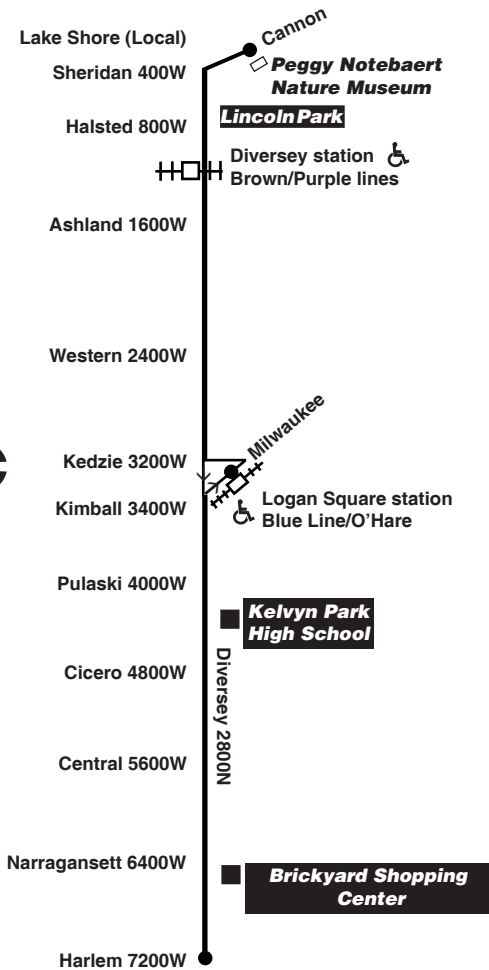

Chicago Transit Authority

76 
Diversey

Effective June 16, 2019

Monday thru Friday **76 Diversey**

Eastbound

Leave	Logan	Arrive
Diversey/	Square	Nature
Harlem	Diversey/	Museum
Central	Western	
Pulaski	Ashland	
4:30am	4:35am	4:50am
4:40am	4:45am	5:11am
4:50am	4:56am	5:34am
5:04am	5:12am	5:52am
5:15am	5:18am	6:03am
5:25am	5:23am	6:14am
5:33am	5:35am	6:24am
5:41am	5:41am	6:34am
5:49am	5:46am	6:44am
5:56am	5:52am	6:52am

am light face pm bold face

Sunday/Holiday

76 Diversey

Eastbound

Leave Diversey/Harlem	Diversey/Central	Diversey/Pulaski	Logan Square Station	Diversey/Western	Diversey/Ashland	Arrive Nature Museum
-----	-----	-----	7:35am	7:42am	7:48am	7:59am
-----	-----	-----	7:50	7:57	8:03	8:14
-----	-----	-----	8:05	8:12	8:18	8:29
8:00am	8:09am	8:18am	8:24	8:31	8:37	8:48
8:20	8:29	8:38	8:44	8:51	8:57	9:08
8:40	8:49	8:58	9:04	9:11	9:17	9:28
9:00	9:09	9:18	9:24	9:31	9:37	9:48
9:20	9:29	9:39	9:45	9:53	9:59	10:11
9:39	9:48	9:58	10:04	10:12	10:18	10:30
9:57	10:06	10:17	10:24	10:32	10:39	10:51
10:15	10:24	10:35	10:42	10:50	10:57	11:09
10:33	10:42	10:53	11:00	11:08	11:15	11:27
10:51	11:00	11:11	11:18	11:26	11:33	11:45
11:07	11:16	11:27	11:34	11:42	11:49	12:01pm
11:23	11:32	11:43	11:50	11:58	12:05pm	12:17
11:38	11:47	11:59	12:06pm	12:15pm	12:22	12:34
11:53	12:03pm	12:15pm	12:23	12:32	12:39	12:52
12:08pm	12:18	12:30	12:38	12:47	12:54	1:07
12:23	12:33	12:45	12:53	1:02	1:09	1:22
12:38	12:48	1:00	1:08	1:17	1:24	1:37
12:53	1:03	1:15	1:23	1:32	1:39	1:52
1:08	1:18	1:30	1:38	1:47	1:54	2:07
1:23	1:33	1:45	1:53	2:02	2:09</	