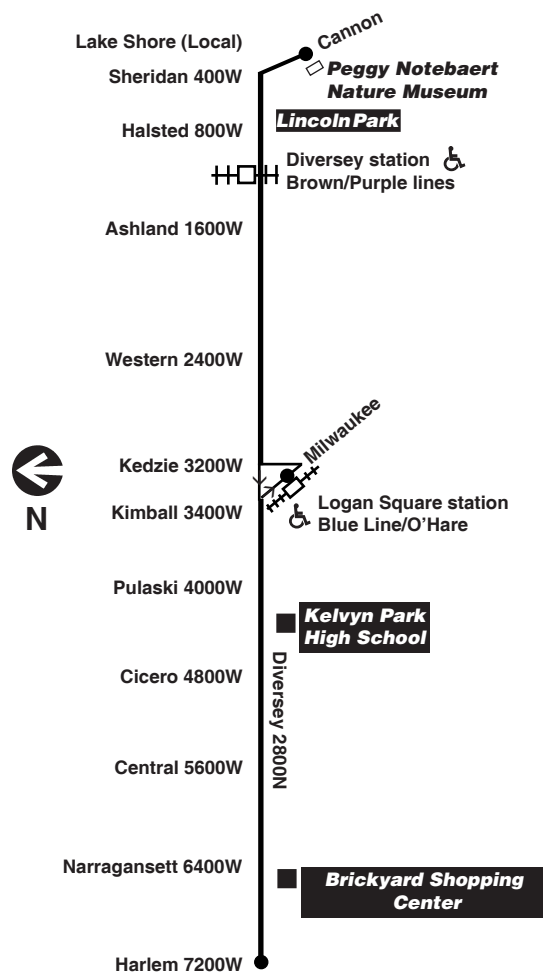

CTA Bike & Ride
Bicycle racks are available on the front exteriors of CTA buses. Bicycles can be placed on bicycle racks during normal hours of operation for each route. Racks accommodate two (2) bicycles at a time. Bicycles are also permitted on CTA trains during certain hours.

Please Stand Up ♿
for Seniors and People with Disabilities
Federal law requires priority seating be designated for seniors and people with disabilities.

The schedules and other information in this timetable are subject to change. CTA does not assume responsibility for errors in timetables, nor for inconvenience or damage resulting from delayed trains or buses due to weather, traffic conditions, etc.

Supplementary service may be provided over portions of this route in addition to the trips shown. Please check destination signs and announcements when boarding buses.

CTA operating costs are funded in part through the Regional Transportation Authority, by the federal and state governments, and the City of Chicago and County of Cook.

For more Information call the RTA Travel Information Center in Chicago: 312-836-7000. Open 6am until 7pm, Monday thru Saturday.

Para obtener mayor información, en Español, llame al Centro de Información: 312-836-7000.

Chicago Transit Authority

76 ♿
Diversey

Effective September 1, 2019

Monday thru Friday **76 Diversey**

Eastbound

Leave	Logan	Arrive
Diversey/	Square	Nature
Harlem	Diversey/	Museum
Central	Western	
Pulaski	Ashland	
-----	4:10am	4:19am
4:20am	4:29	4:25am
4:38	4:47	4:49
4:54	5:03	4:52
5:08	5:18	5:07
5:21	5:30	5:12
5:31	5:41	5:21
5:40	5:50	5:37
5:53N	5:58	5:53
5:56	6:01	5:58
6:04	6:09	6:08
6:16N	6:17	6:15
6:17	6:25	6:21
6:23	6:34	6:30
6:34N	6:42	6:36
6:39	6:49	6:42
-----	6:54	6:56
6:54	7:02	7:03
6:59	7:07	7:09
7:09N	7:12	7:14
7:09	7:17	7:19
7:15	7:23	7:25
7:25N	7:31	7:33
7:26	7:37	7:39
7:37N	7:43	7:45
7:37	7:49	7:51

then every 7 to 15 minutes until

12:28pm	12:39pm	12:52pm	1:00pm	1:07pm	1:15pm	1:28pm
-----	12:53	1:06	1:14	1:21	1:28	1:41
12:54	1:05	1:18	1:26	1:33	1:41	1:54
1:06	1:17	1:30	1:38	1:45	1:52	2:05
-----	1:26	1:39	1:47	1:54	2:02	2:15
1:23	1:34	1:47	1:55	2:02	2:10	2:23
1:31	1:42	1:55	2:03	2:10	2:18	2:31
-----	-----	-----	2:11	2:18	2:26	2:39
-----	1:58	2:11	2:19	2:26	2:34	2:47
1:55	2:06	2:19	2:27	2:34	2:42	2:55
-----	2:15	2:28	2:36	2:43	2:50	3:03
2:11	2:24	2:38	2:46	2:54	3:00	3:13
-----	2:32	2:46	2:55	3:02	3:09	3:22
2:27	2:40	2:54	3:03	3:11	3:18	3:31
2:35	2:48	3:03	3:12	3:19	3:26	3:39
-----	2:56	3:11	3:20	3:28	3:35	3:48
2:51	3:04	3:19	3:28	3:36	3:43	3:56
-----	3:12	3:26	3:35	3:43	3:50	4:03
3:07	3:20	3:34	3:43	3:51	3:58	4:11
-----	3:28	3:42	3:51	3:59	4:06	4:19
3:23	3:36	3:50	3:59	4:07	4:14	4:27
3:31	3:44	3:58	4:07	4:15	4:22	4:35
3:45N	3:52	4:06	4:15	4:23	4:30	4:43
3:47	4:00	4:14	4:23	4:31	4:38	4:51
3:55	4:08	4:21	4:30	4:38	4:45	4:58
4:01	4:14	4:27	4:36	4:44	4:51	5:04
-----	4:20	4:33	4:42	4:50	4:57	5:10
4:13	4:27	4:41	4:50	4:59	5:06	5:20

then every 6 to 11 minutes until

5:14	5:26	5:39	5:48	5:56	6:04	6:18
5:25	5:37	5:50	5:59	6:07	6:15	6:29
5:36	5:48	6:01	6:10	6:18	6:26	6:40
5:48	6:00	6:13	6:22	6:30	6:38	6:52
6:00	6:13	6:25	6:34	6:43	6:50	7:05

then every 18 to 24 minutes until

10:33	10:41	10:50	10:54	11:00	11:05	11:13
10:56	11:04	11:12	11:16	-----	-----	-----
11:20	11:28	11:36	11:40	-----	-----	-----
11:43	11:51	11:59	12:03am	-----	-----	-----
12:07am	12:15am	12:23am	12:27	-----	-----	-----

N - trip begins at Diversey/Narragansett at time shown

Westbound

Leave	Logan	Arrive
Nature	Square	Harlem/
Museum	Diversey/	Diversey/
Ashland	Western	Central
Diversey/	Pulaski	Diversey/
-----	-----	-----
-----	3:55am	4:00am
4:52am	4:02am	4:10am
5:11	5:22	4:30
5:29	5:40	4:40
5:46	5:57	4:52
6:02	6:13	5:05
6:16	6:28	5:15
6:30	6:41	5:20
6:40	6:52	5:34
6:49	7:02	5:40
6:58	7:11	5:45
7:07	7:20	5:52
7:15	7:29	6:00
7:23	7:37	6:08
7:31	7:45	6:16
7:39	7:54	6:26
7:47	8:02	6:33
7:53	8:08	6:41
8:00	8:13	6:47
8:06	8:19	6:54
8:11	8:25	7:01
8:16	8:30	7:08
8:21	8:34	7:12
8:26	8:40	7:15
8:32	8:45	7:22
8:37	8:51	7:25
8:43	8:56	7:32
8:49	9:02	7:37
8:55	9:08	7:41
9:02	9:16	7:45
9:09	9:23	7:51
9:16	9:30	7:59
9:24	9:38	8:08
9:33	9:46	8:19
9:42	9:55	8:31
9:51	10:05	8:46
10:01	10:14	9:02
10:13	10:26	9:18
10:25	10:38	9:37

then every 15 minutes until