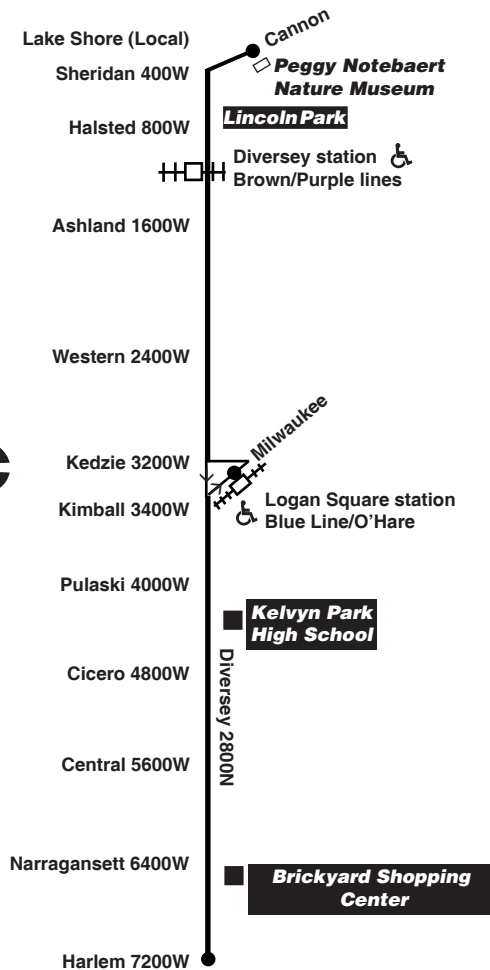

CTA Bike & Ride

Bicycle racks are available on the front exteriors of CTA buses. Bicycles can be placed on bicycle racks during normal hours of operation for each route. Racks accommodate two (2) bicycles at a time. Bicycles are also permitted on CTA trains during certain hours.

Please Stand Up

for Seniors and People with Disabilities

Federal law requires priority seating be designated for seniors and people with disabilities.

The schedules and other information in this timetable are subject to change. CTA does not assume responsibility for errors in timetables, nor for inconvenience or damage resulting from delayed trains or buses due to weather, traffic conditions, etc.

Supplementary service may be provided over portions of this route in addition to the trips shown. Please check destination signs and announcements when boarding buses.

CTA operating costs are funded in part through the Regional Transportation Authority, by the federal and state governments, and the City of Chicago and County of Cook.

For more Information call the RTA Travel Information Center in Chicago: 312-836-7000. Open 6am until 7pm, Monday thru Saturday.

Para obtener mayor información, en Español, llame al Centro de Información: 312-836-7000.

Chicago Transit Authority

76

Diversey

Effective June 14, 2020

Monday thru Friday

Eastbound

Leave Diversey/Harlem	Diversey/Central	Diversey/Pulaski	Logan Square Station	Diversey/Western	Diversey/Ashland	Arrive Nature Museum
4:20am	4:10am	4:19am	4:25am	4:30am	4:35am	4:43am
4:38	4:29	4:39	4:44	4:49	4:54	5:03
4:54	4:47	4:57	5:02	5:07	5:12	5:21
5:08	5:03	5:13	5:18	5:23	5:28	5:37
5:21	5:18	5:27	5:33	5:39	5:44	5:53
5:36N	5:30	5:40	5:46	5:52	5:58	6:08
5:40	5:41	5:52	5:59	6:05	6:11	6:21
5:53N	5:50	6:01	6:08	6:15	6:21	6:31
5:56	5:58	6:09	6:17	6:23	6:30	6:40
6:09N	6:06	6:17	6:25	6:32	6:39	6:50
6:11	6:14	6:26	6:34	6:41	6:48	6:59
6:22N	6:21	6:33	6:42	6:49	6:56	7:08
6:23	6:28	6:39	6:48	6:56	7:03	7:14
6:34N	6:34	6:46	6:55	7:03	7:10	7:22
6:44N	6:39	6:51	7:01	7:09	7:17	7:29
6:44	6:44	6:57	7:07	7:14	7:22	7:35
6:54N	6:49	7:02	7:13	7:20	7:28	7:41
6:54	6:54	7:07	7:18	7:25	7:34	7:48
7:04N	6:59	7:12	7:23	7:30	7:39	7:53
7:04	7:04	7:17	7:29	7:36	7:45	7:59
7:14N	7:09	7:22	7:34	7:41	7:50	8:04
7:15	7:14	7:27	7:39	7:46	7:55	8:09
7:25N	7:20	7:33	7:45	7:53	8:02	8:16
7:26	7:25	7:38	7:50	7:58	8:07	8:22
7:37N	7:31	7:44	7:56	8:04	8:13	8:27
7:37	7:37	7:50	8:02	8:10	8:19	8:33
	7:43	7:56	8:08	8:16	8:25	8:39
	7:49	8:02	8:14	8:21	8:30	8:45

then every 7 to 15 minutes until

12:28pm	12:39pm	12:52pm	1:00pm	1:07pm	1:15pm	1:28pm
12:53	1:05	1:18	1:26	1:33	1:41	1:54
1:06	1:17	1:30	1:38	1:45	1:52	2:05
1:23	1:34	1:47	1:55	2:02	2:10	2:23
1:31	1:42	1:55	2:03	2:10	2:18	2:31
	1:58	2:11	2:19	2:26	2:34	2:47
1:55	2:06	2:19	2:27	2:34	2:42	2:55
	2:15	2:28	2:36	2:43	2:50	3:03
2:11	2:24	2:38	2:46	2:54	3:00	3:13
	2:32	2:46	2:55	3:02	3:09	3:22
2:27	2:40	2:54	3:03	3:11	3:18	3:31
2:35	2:48	3:03	3:12	3:19	3:26	3:39
	2:56	3:11	3:20	3:28	3:35	3:48
2:51	3:04	3:19	3:28	3:36	3:43	3:56
	3:12	3:26	3:35	3:43	3:50	4:03
3:07	3:20	3:34	3:43	3:51	3:58	4:11
	3:28	3:42	3:51	3:59	4:06	4:19
3:23	3:36	3:50	3:59	4:07	4:14	4:27
3:31	3:44	3:58	4:07	4:15	4:22	4:35
	3:52	4:06	4:15	4:23	4:30	4:43
3:47	4:00	4:14	4:23	4:31	4:38	4:51
	4:08	4:21	4:30	4:38	4:45	4:58
4:01	4:14	4:27	4:36	4:44	4:51	5:04
	4:20	4:33	4:42	4:50	4:57	5:10
4:13	4:27	4:41	4:50	4:59	5:06	5:20

then every 6 to 11 minutes until

5:14	5:26	5:39	5:48	5:56	6:04	6:18
5:25	5:37	5:50	5:59	6:07	6:15	6:29
5:36	5:48	6:01	6:10	6:18	6:26	6:40
5:48	6:00	6:13	6:22	6:30	6:38	6:52
6:00	6:13	6:25	6:34	6:43	6:50	7:05

then every 18 to 24 minutes until

10:33	10:41	10:50	10:54	11:00	11:05	11:13
10:56	11:04	11:12	11:16	-----	-----	-----
11:20	11:28	11:36	11:40	-----	-----	-----
11:43	11:51	11:59	12:03am	-----	-----	-----
12:07am	12:15am	12:23am	12:27	-----	-----	-----

N - trip begins/ends at Diversey/Narragansett at time shown

76 Diversey

Westbound