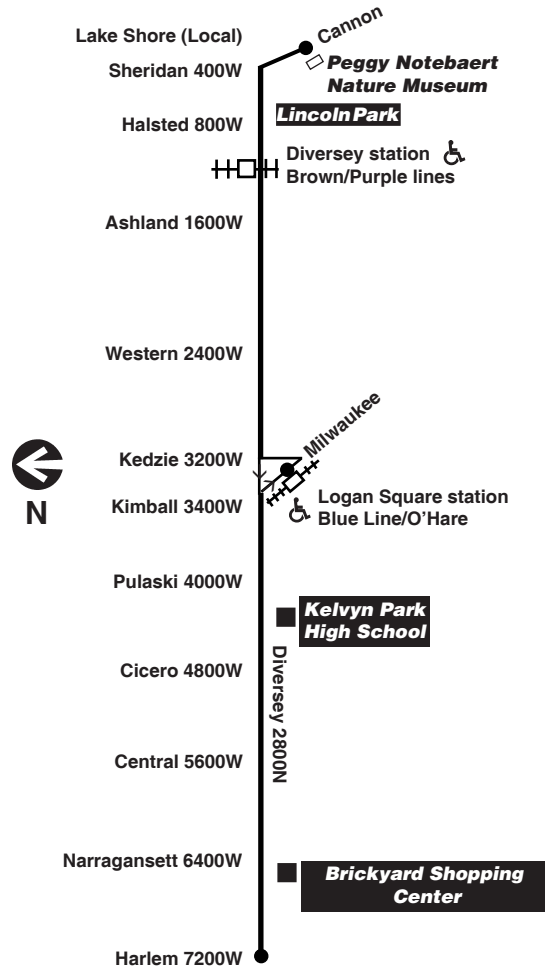

CTA Bike & Ride

Bicycle racks are available on the front exteriors of CTA buses. Bicycles can be placed on bicycle racks during normal hours of operation for each route. Racks accommodate two (2) bicycles at a time. Bicycles are also permitted on CTA trains during certain hours.

Please Stand Up

for Seniors and People with Disabilities
Federal law requires priority seating be designated for seniors and people with disabilities.

The schedules and other information in this timetable are subject to change. CTA does not assume responsibility for errors in timetables, nor for inconvenience or damage resulting from delayed trains or buses due to weather, traffic conditions, etc.

Supplementary service may be provided over portions of this route in addition to the trips shown. Please check destination signs and announcements when boarding buses.

CTA operating costs are funded in part through the Regional Transportation Authority, by the federal and state governments, and the City of Chicago and County of Cook.

For more Information call the RTA Travel Information Center in Chicago: 312-836-7000. Open 6am until 7pm, Monday thru Saturday.

Para obtener mayor información, en Español, llame al Centro de Información: 312-836-7000.

Chicago Transit Authority

76
Diversey

Effective December 20, 2020

Monday thru Friday

Eastbound

Leave	Logan	Arrive
Diversey/ Harlem	Diversey/ Central	Nature Museum
4:20am	4:10am	4:43am
4:38	4:29	4:53
4:54	4:47	5:03
5:09	5:03	5:17
5:23	5:18	5:27
5:36	5:32	5:37
5:48	5:46	5:45
5:59	5:56	5:54
6:09	6:09	6:00
6:23L	6:20	6:16
6:26	6:31	6:26
6:38L	6:40	6:35
6:40	6:49	6:41
6:52L	6:56	6:52
6:54	7:03	6:59
7:06L	7:10	7:05
7:08	7:17	7:07
7:20L	7:24	7:13
7:22	7:31	7:15
7:34L	7:38	7:21
7:36	7:46	7:23
7:49L	7:53	7:29
7:50	8:01	7:31
8:05L	8:09	7:37
8:10	8:17	7:43
	8:25	7:45
	8:35	7:51
	8:45	7:58
	8:55	8:07
	9:05	8:15
	9:15	8:22
	9:25	8:29
	9:35	8:36
	9:45	8:44
	9:55	8:51
	10:05	8:59
	10:15	9:07
	10:25	9:15

then every 11 to 13 minutes until

12:36pm	12:47pm	1:00pm	1:08pm	1:15pm	1:23pm	1:36pm
12:56	1:07	1:20	1:28	1:35	1:43	1:56
1:06	1:17	1:30	1:38	1:45	1:53	2:06
1:25	1:36	1:49	1:57	2:04	2:12	2:25
1:33	1:44	1:57	2:05	2:12	2:20	2:33
1:49	2:00	2:13	2:21	2:28	2:36	2:49
1:57	2:08	2:21	2:29	2:36	2:44	2:57
2:13	2:26	2:40	2:49	2:56	3:03	3:16
2:21	2:34	2:48	2:57	3:04	3:11	3:24
2:37	2:50	3:05	3:14	3:21	3:28	3:41
2:45	2:58	3:13	3:22	3:30	3:37	3:50
3:01	3:14	3:28	3:37	3:45	3:52	4:05
3:17	3:30	3:44	3:53	4:01	4:08	4:21
3:25	3:38	3:52	4:01	4:09	4:16	4:29
3:40	3:53	4:06	4:15	4:23	4:30	4:43
3:47	4:00	4:13	4:22	4:30	4:37	4:50
4:01	4:14	4:27	4:36	4:44	4:51	5:04
4:13	4:27	4:41	4:51	4:59	5:07	5:20
4:21	4:34	4:48	4:58	5:07	5:15	5:30
4:34	4:48	5:01	5:11	5:20	5:28	5:42
4:48	5:01	5:13	5:22	5:31	5:39	5:53
5:02	5:14	5:27	5:36	5:44	5:52	6:06
5:16	5:28	5:41	5:50	5:58	6:06	6:20
5:30	5:42	5:55	6:04	6:12	6:20	6:34
5:45	5:57	6:10	6:19	6:27	6:35	6:49
6:00	6:13	6:25	6:34	6:43	6:50	7:05

then every 18 to 23 minutes until

10:09	10:18	10:27	10:33	10:38	10:43	10:52
10:33	10:41	10:50	10:54	11:00	11:05	11:13
10:56	11:04	11:12	11:16	-----	-----	-----
11:20	11:28	11:36	11:40	-----	-----	-----
11:43	11:51	11:59	12:03am	-----	-----	-----
12:07am	12:15am	12:23am	12:27	-----	-----	-----

N - trip begins/ends at Diversey/Narragansett at time shown

76 Diversey

Westbound

Leave	Logan	Arrive
Nature Museum	Diversey/ Ashland	Harlem/ Diversey
4:52am	3:55am	4:17am
5:11	4:00am	4:40
5:29	4:30	4:47
5:46	4:45	5:17
6:02	5:00	5:17
6:18	5:20	5:37
6:34	5:40	5:49
6:48	5:58	5:57
	6:16	6:07
	6:33	6:15
	6:49	6:26
	7:05	6:33
	7:21	6:43
	7:37	6:52
	7:53	7:08
	8:09	7:17
	8:25	7:26
	8:41	7:31
	8:57	7:40

then every 11 to 13 minutes until

7:46	8:01	8:07	8:15	8:25	8:37	8:48
7:54	8:08	8:15	8:23	8:31	8:42	-----
8:03	8:16	8:23	8:30	8:37	8:49	8:57
8:11	8:25	8:31	8:38	8:46	8:57	-----
8:18	8:32	8:38	8:45	8:53	9:04	9:13
8:25	8:39	8:45	8:52	9:00	9:11	-----
8:32	8:46	8:52	8:59	9:07	9:18	9:27
8:39	8:53	8:59	9:06	9:14	9:25	-----
8:46	8:59	9:05	9:11	9:19	9:31	9:40
8:54	9:07	9:13	9:20	9:27	9:38	9:47
9:01	9:15	9:21	9:28	9:35	9:48	-----
9:09	9:22	9:28	9:35	9:43	9:56	10:04
9:18	9:31	9:37	9:44	9:52	10:05	10:13
9:27	9:41	9:47	9:54	10:01	10:14	10:23
9:37	9:51	9:57	10:04	10:11	10:24	10:33
9:47	10:01	10:07	10:14	10:21	10:34	-----
9:57	10:11	10:17	10:24	10:31	10:44	10:53

then every 9 to 12 minutes until