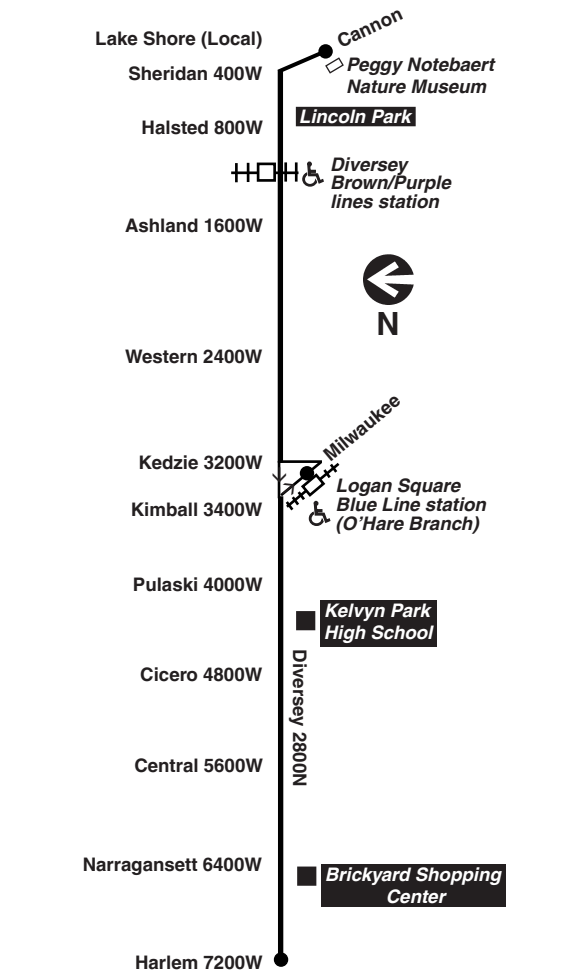

Additional notes:

All CTA buses are accessible. For accessibility help or to report concerns at stops, contact CTA Customer Service at transitchicago.com/feedback.

Federal law requires priority seating be designated for seniors and people with disabilities. **Please stand up** and yield these seats when needed for qualifying riders or when asked.

Schedules and other info in this timetable are subject to change. CTA does not assume responsibility for errors in timetables nor for inconvenience or damage resulting from delays.

Pay close attention to destination signs and announcements when boarding: added service may sometimes be provided over portions of this or any bus route and some trips can end before the furthest terminal on a line depending on service needs or time of day.

Bicycle racks are installed on the front of all CTA buses and are allowed on CTA trains during certain hours. See our [Bike & Ride](#) brochure or webpage for help on how to use racks and more.

Know before you go: Get alerts from us by text or e-mail about planned service changes every week or instant alerts for unplanned reroutes and disruptions. Sign up for CTA Updates today at transitchicago.com/updates.

For more travel information, use the [Ventra](#) app or call the RTA Travel Information Center at 312-836-7000. *Para obtener mayor información, en Español, llame al Centro de Información a 312-836-7000.*

76 Diversey

Effective Jun. 9, 2024

Monday thru Friday **#76 Diversey**

Eastbound

LV Diversey/Harlem	Diversey/Central	Diversey/Pulaski	Logan Square Blue Ln	Diversey/Western	Diversey/Ashland	AR Nature Museum
----	4:10a	4:19a	4:25a	4:30a	4:35a	4:43a
4:20a	4:29	4:39	4:44	4:49	4:54	5:03
4:38	4:47	4:57	5:02	5:07	5:12	5:21
4:54	5:03	5:13	5:18	5:23	5:28	5:37
5:08	5:18	5:27	5:33	5:39	5:44	5:53
5:21	5:30	5:40	5:46	5:52	5:58	6:08
5:36N	5:41	5:52	5:59	6:05	6:11	6:21
5:40	5:50	6:01	6:08	6:15	6:21	6:31

then every 10 to 16 minutes from Diversey/Harlem
and every 5 to 8 minutes from Diversey/Narragansett until

7:26	7:37	7:50	8:02	8:10	8:19	8:33
7:37N	7:43	7:56	8:08	8:16	8:25	8:39
7:37	7:49	8:02	8:14	8:21	8:30	8:45
7:44	7:56	8:10	8:21	8:29	8:38	8:52
7:51	8:03	8:17	8:28	8:36	8:45	8:59
8:00	8:12	8:25	8:36	8:44	8:53	9:07

then every 10 to 15 minutes from Diversey/Harlem

12:28p	12:39p	12:52p	1:00p	1:07p	1:15p	1:28p
----	12:53	1:06	1:14	1:21	1:28	1:41
12:54	1:05	1:18	1:26	1:33	1:41	1:54
1:06	1:17	1:30	1:38	1:45	1:52	2:05
----	1:26	1:39	1:47	1:54	2:02	2:15
1:23	1:34	1:47	1:55	2:02	2:10	2:23
1:31	1:42	1:55	2:03	2:10	2:18	2:31
----	----	----	2:11	2:18	2:26	2:39
----	1:58	2:11	2:19	2:26	2:34	2:47
1:55	2:06	2:19	2:27	2:34	2:42	2:55
----	2:15	2:28	2:36	2:43	2:50	3:03
2:11	2:24	2:38	2:46	2:54	3:00	3:13
2:27	2:32	2:46	2:55	3:02	3:09	3:22
2:27	2:40	2:54	3:03	3:11	3:18	3:31
2:35	2:48	3:03	3:12	3:19	3:26	3:39
----	2:56	3:11	3:20	3:28	3:35	3:48
2:51	3:04	3:19	3:28	3:36	3:43	3:56
----	3:12	3:26	3:35	3:43	3:50	4:03
3:07	3:20	3:34	3:43	3:51	3:58	4:11
----	3:28	3:42	3:51	3:59	4:06	4:19
3:23	3:36	3:50	3:59	4:07	4:14	4:27
3:31	3:44	3:58	4:07	4:15	4:22	4:35
----	3:52	4:06	4:15	4:23	4:30	4:43
3:47	4:00	4:14	4:23	4:31	4:38	4:51
4:01	4:08	4:21	4:30	4:38	4:45	4:58
4:01	4:14	4:27	4:36	4:44	4:51	5:04
----	4:20	4:33	4:42	4:50	4:57	5:10
4:13	4:27	4:41	4:50	4:59	5:06	5:20
4:19	4:32	4:46	4:56	5:06	5:14	5:28

then every 11 to 12 minutes from Diversey/Harlem

5:48	6:00	6:13	6:22	6:30	6:38	6:52
6:00	6:13	6:25	6:34	6:43	6:50	7:05
6:18	6:30	6:43	6:52	7:00	7:07	7:21
6:37	6:49	7:01	7:09	7:17	7:24	7:37
6:57	7:08	7:20	7:28	7:35	7:42	7:55
7:16	7:28	7:39	7:47	7:54	8:00	8:13
7:36	7:47	7:58	8:05	8:12	8:18	8:30
7:57	8:07	8:18	8:25	8:32	8:38	8:50
8:18	8:28	8:39	8:45	8:52	8:58	9:09
8:40	8:49	9:00	9:06	9:13	9:18	9:29
9:01	9:11	9:21	9:27	9:34	9:39	9:49
9:23	9:32	9:43	9:49	9:55	10:00	10:11
9:46	9:55	10:05	10:11	10:17	10:22	10:32
10:09	10:18	10:27	10:33	10:38	10:43	10:52
10:33	10:41	10:50	10:54	11:00	11:05	11:13
10:56	11:04	11:12	11:16	----	----	----
11:20	11:28	11:36	11:40	----	----	----
11:43	11:51	11:59	12:03a	----	----	----
12:07a	12:15a	12:23a	12:27	----	----	----

N - trip begins/ends at Diversey/Narragansett at time shown

Westbound

LV Nature Museum	Diversey/Ashland	Diversey/Western	Logan Square Blue Ln	Diversey/Pulaski	Diversey/Central	AR Diversey/Harlem
----	----	----	3:55a	4:00a	4:10a	4:17a
----	----	----	4:25	4:30	4:40	4:47
----	----	----	4:52	4:57	5:07	5:14
4:52a	5:02a	5:08a	5:15	5:20	5:30	5:37
5:11	5:22	5:27	5:34	5:40	5:49	5:57
5:29	5:40	5:45	5:52	5:58	6:07	6:15
5:46	5:57	6:02	6:10	6:16	6:26	6:34