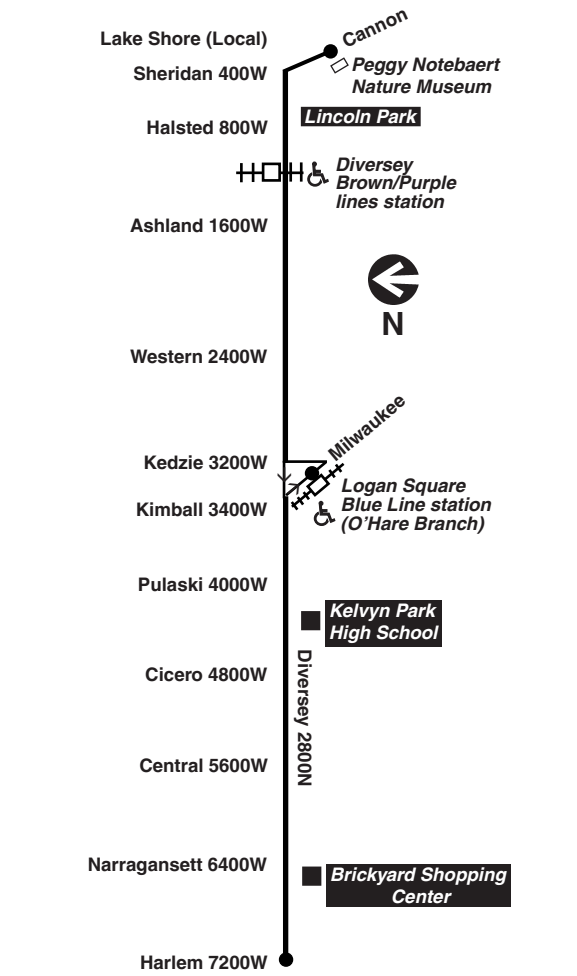

 Bicycle racks are installed on the front of all CTA buses and are allowed on CTA trains during certain hours. See our Bike & Ride brochure or webpage for help on how to use racks and more.

 Know before you go: Get alerts from us by text or e-mail about planned service changes every week or instant alerts for unplanned reroutes and disruptions. Sign up for CTA Updates today at transitchicago.com/updates.

Chicago Transit Authority  

76 Diversey

Effective Aug. 25, 2024

 All CTA buses are accessible

transitchicago.com/bus/76

Monday thru Friday

#76 Diversey

Eastbound

N - trip begins/ends at Diversey/Narragansett at time shown

Westbound

LV Nature Museum	Diversey/Ashland	Diversey/Western	Logan Square Blue Ln	Diversey/Pulaski	Diversey/Central	AR Diversey/Harlem
-----	-----	-----	3:55a	4:00a	4:10a	4:17a
-----	-----	-----	4:25	4:30	4:40	4:47
-----	-----	-----	4:52	4:57	5:07	5:14
4:52a	5:02a	5:08a	5:15	5:20	5:30	5:37
5:11	5:22	5:27	5:34	5:40	5:49	5:57
5:29	5:40	5:45	5:52	5:58	6:07	6:15
5:46	5:57	6:02	6:10	6:16	6:26	6:34