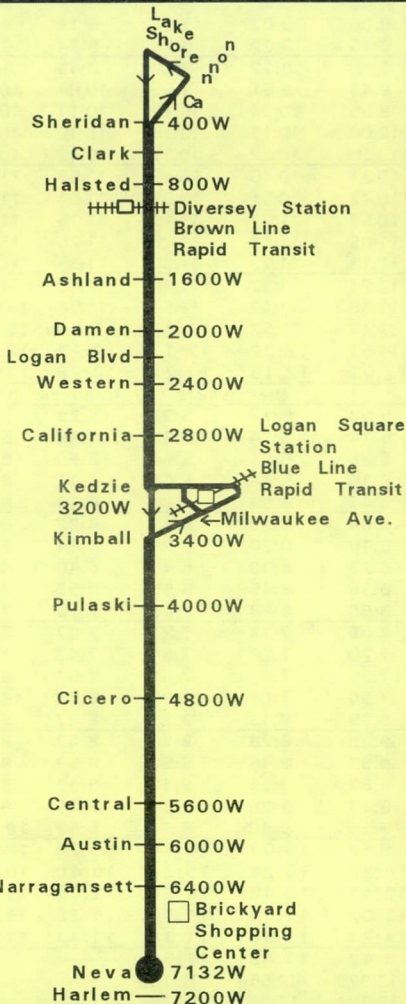

Effective March 09, 1997

76 Diversey

For more information call the RTA
Travel Information Center at 836-7000
(In Chicago use area code 312)

Open every day of the year from 5AM until 1AM next day.

cta

Monday thru Friday